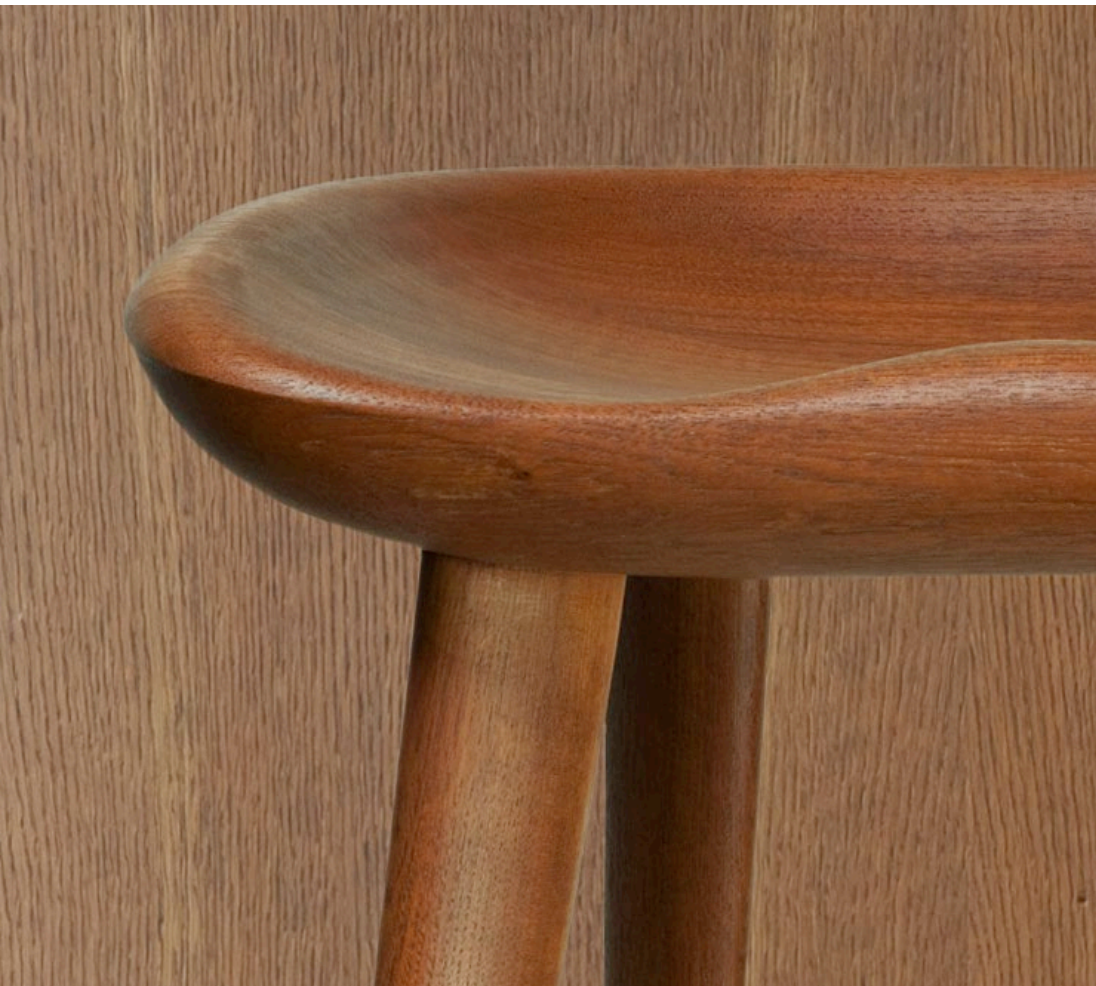

triode³ design

—
28, rue Jacob 75006 Paris
+33 (0)1 43 29 40 05

—
contact@triodedesign.com
www.triodedesign.com

CB-22 Tractor Counter Stool shown in carved solid Walnut with black leather wrapped footrest.

CB-21 Tractor Stools shown in carved solid Teak.

triode³ design

28, rue Jacob 75006 Paris
+33 (0)1 43 29 40 05

contact@triodedesign.com
www.triodedesign.com

CB-21 Tractor Stool

W 17" D 13 1/2" H 19 1/4" SH 17"
W 43cm D 34.5cm H 48.9cm SH 43cm

Materials Carved Solid Teak, Walnut, or Ash
Design 2000

CB-22 Tractor Counter Stool

W 17" D 13 1/2" H 26 1/4" SH 24 3/8"
W 43cm D 34.5cm H 66.6cm SH 62cm

Materials Carved Solid Teak, Walnut, or Ash
Black leather wrapped foot rest
Design 2001

CB-23 Tractor Bar Stool

W 17" D 13 1/2" H 32 1/4" SH 30"
W 43cm D 34.5cm H 82cm SH 76.2cm

Materials Carved Solid Teak, Walnut, or Ash
Black leather wrapped foot rest
Design 2001