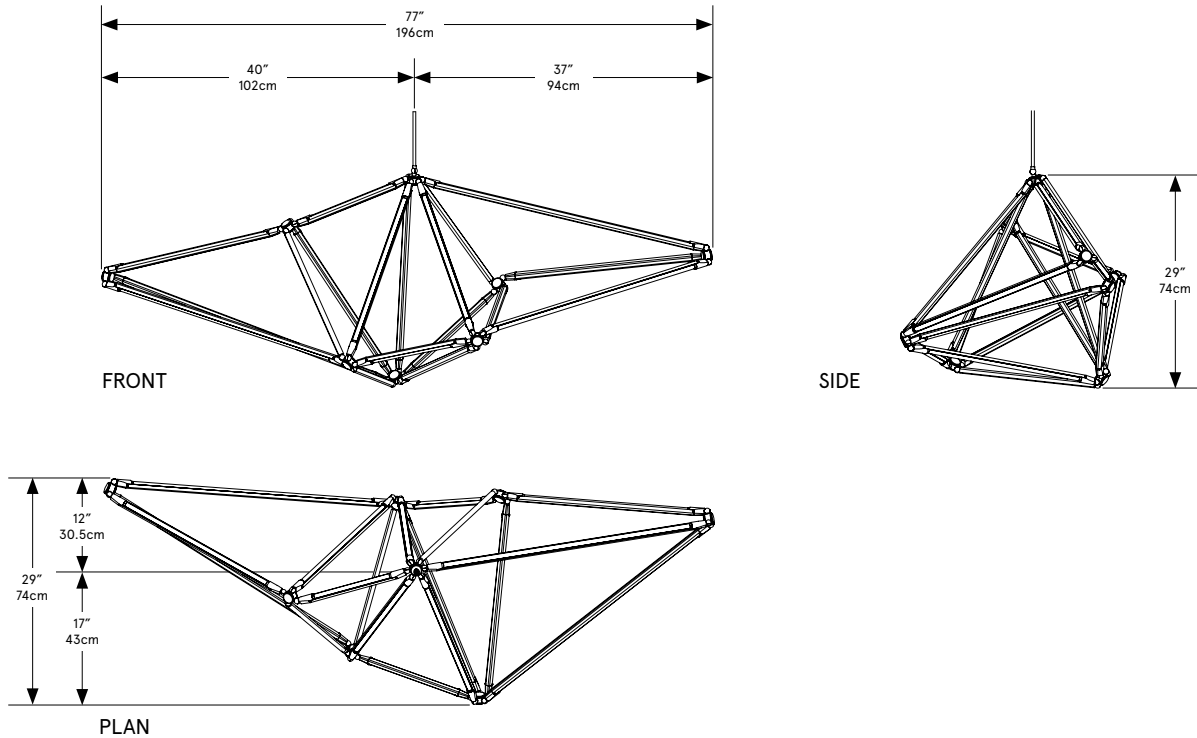

BEC BRITAIN

SHY 01

Lead Time

14 - 16 weeks

Dimensions

77in x 29in x 29in H
197cm x 74cm x 74cm H

Weight

31 lb/14kg

LED Illumination

24 VDC T5 LED tube
0-10V dimming

Color Temperature

2700 Kelvin

ETL certified
to UL standards

Suspension

1/8 IP steel stem clad in brass tubing with matching metal finish up to 35 inch length included with fixture.
Length up to 95 inches available for additional cost.

Canopy

Remote: 5 x 0.25 inch round in matching metal finish
Local: 12.25 x 1.5 inch round in matching metal finish

Electrical - Total

Wattage: 93 Watt
Lumens: 9,550 Lumens

Input Voltage

110 - 277 VAC

Materials

Finished Brass

Standard Finishes

Brushed Brass
Oil-Rubbed Bronze
Satin Nickel
Nickel Brass Contrast

Special Order Finishes

Polished Brass
Medium Antique Brass
Polished Nickel
Dark Pewter
Polished Black Nickel
Polished Copper

triode³ design

28, rue Jacob 75006 Paris
+33 (0)1 43 29 40 05

contact@triodedesign.com
www.triodedesign.com