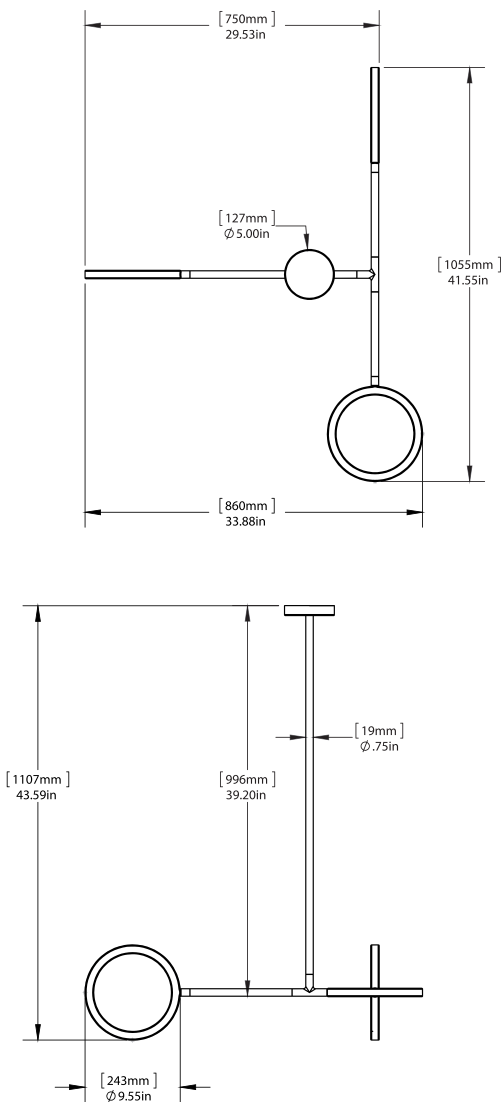

Discus 3

Discus is a spare and graphically compelling lighting collection. Made from modular components, the design is adaptable for spaces ranging from intimate to monumental. Dimmable LEDs cast a warm diffused light through both sides of each rotatable disc.

| | |
|-----------------------------|--|
| Designer | Jamie Gray, 2014 |
| Collection | Discus |
| Product Type | Pendant |
| Dimensions | L 41.5" x W 33.8" x H 43.6" L 105.5cm x W 85.9cm x H 110.7cm |
| Weight | 12.5lbs / 5.7kg |
| Materials | Brass, Aluminum, Glass, LEDs |
| Finishes | <ul style="list-style-type: none">● Satin Brass● Polished Brass● Satin Blackened Brass |
| Canopy | 5" / 12.7cm supplied |
| Drop Length | Dimensions include 36" (91.4 cm) drop. Drops are made to order and cannot be adjusted on site. |
| Light Source | 3528 LEDs / CRI 90 |
| Wattage | 40.5W |
| Voltage | 120V / 220V |
| Color Temperature | 2700k / 3000k |
| Lumens | 3000 |
| Dimming | 120V: Triac, 1-10 dimming 220V: 1-10 dimming |
| Packaging Dimensions | Wooden Crate L 40" x W 48" x H 14" L 101.6cm x W 122cm x H 35.5cm |
| Packaging Weight | 45lbs / 20.4kg |
| Lead Time | 6-8 weeks |