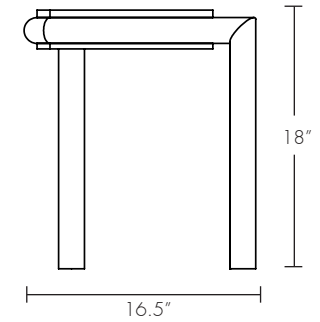

TROIKA STOOL/SIDE TABLE

triode³ design

28, rue Jacob 75006 Paris
+33 (0)1 43 29 40 05

contact@triodedesign.com
www.triodedesign.com

Designed	2015
Description	Stool or side table
Dimensions	18" H x 21.25" W x 16.5" D
Material	Ash and Black or Peach Corian
Finish	Black Lacquered Ash
Lead Time	Please Allow 6-8 weeks

Originating from a tongue-in-cheek, graphically literal rendering of seated legs, Troika Stool/Side Table elegantly transforms with each new angle, offering a surprisingly complex formalism that draws inspiration in color and materiality from early modernism as realized in 1920's deco and lacquer ware.