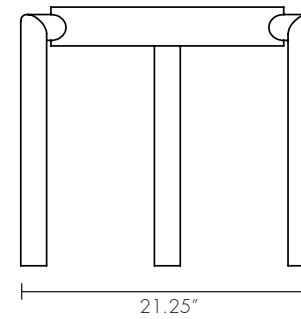

TROIKA STOOL/SIDE TABLE

triode³ design

28, rue Jacob 75006 Paris
+33 (0)1 43 29 40 05

contact@triodedesign.com
www.triodedesign.com

Designed	2015
Description	Stool or side table
Dimensions	18" H x 21.25" W x 16.5" D
Material	Ash and Black or Peach Corian
Finish	Black Lacquered Ash
Lead Time	Please Allow 6-8 weeks

Originating from a tongue-in-cheek, graphically literal rendering of seated legs, Troika Stool/Side Table elegantly transforms with each new angle, offering a surprisingly complex formalism that draws inspiration in color and materiality from early modernism as realized in 1920's deco and lacquer ware.