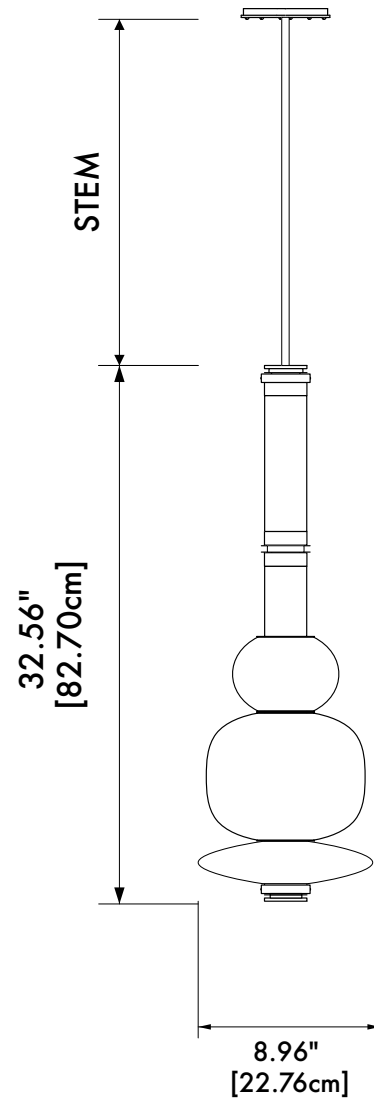

LUNA Pendant

5/5

GABRIEL SCOTT

EST. 2012

triode³ design

28, rue Jacob 75006 Paris
+33 (0)1 43 29 40 05

contact@triodedesign.com
www.triodedesign.com