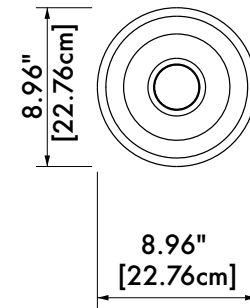

LUNA Pendant

5/5

GABRIEL SCOTT

EST. 2012

triode³ design

28, rue Jacob 75006 Paris
+33 (0)1 43 29 40 05

contact@triodedesign.com
www.triodedesign.com