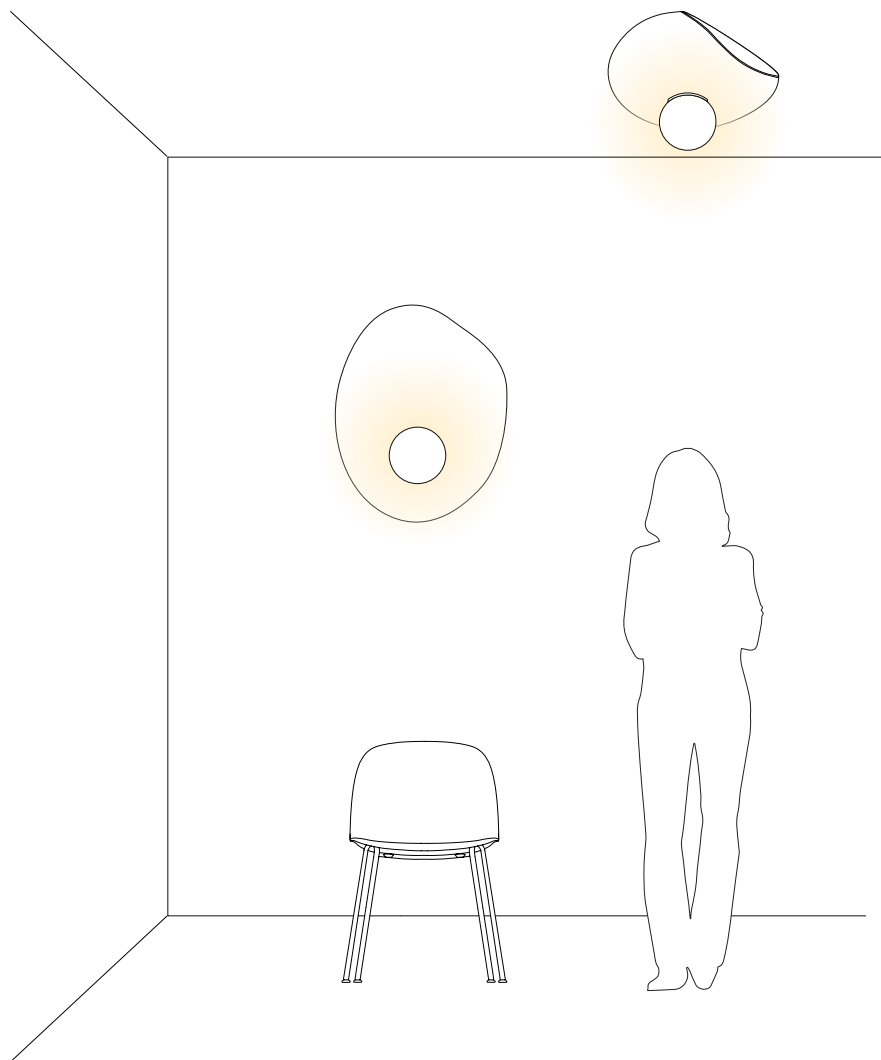

Myrna Flush Mount

28, rue Jacob 75006 Paris
+33 (0)1 43 29 40 05

contact@triodedesign.com
www.triodedesign.com

REC. USE / SPACES

Ambient/accent lighting
Living room
Statement corner
Lobby / Entrance
Hallway

BULB

E26 socket with
G16.5 bulb
(not included)

COLOR TEMP

2700K
recommended

LUMENS SCALE

Variable

DIMMING

ELV

OTHER NOTES

Electronic Wall
Dimmer Required