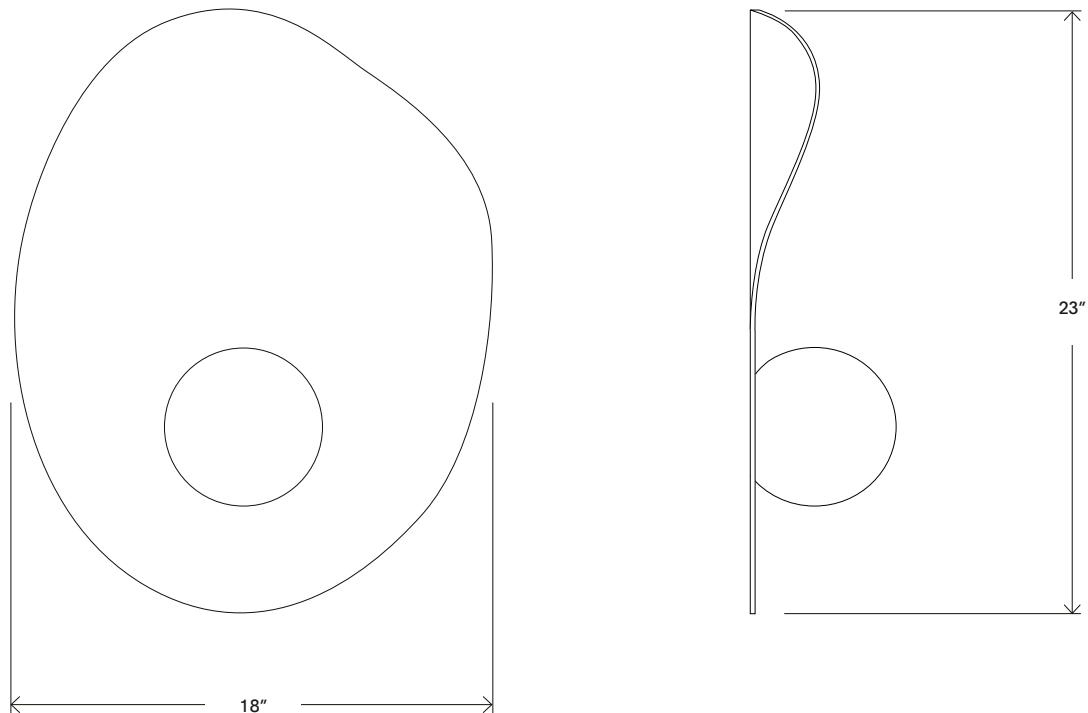

Myrna Flush Mount

28, rue Jacob 75006 Paris
+33 (0)1 43 29 40 05

contact@triodedesign.com
www.triodedesign.com

APPEARANCE

Shade	Sandblasted Glass, Brushstroke Brass, Brushstroke Stainless Steel, Powdercoated Perforated Steel
Hardware	Brass, Steel, Blackened brass
Globe	6" Diameter; Color washed acid etched glass, in fog (opaque), cream (translucent), or rust (translucent).

Shade: Brass
 Black

Sandblasted Glass
 Stainless

TECHNICAL

Socket / Lamp	E26 socket, G16.5 bulb recommended
Watt / Volt	25W max line voltage to 300v; Hardwired
Compatibility	Most North American and European
Certification	None
Weight	15 lb.
Leadtime	16 weeks