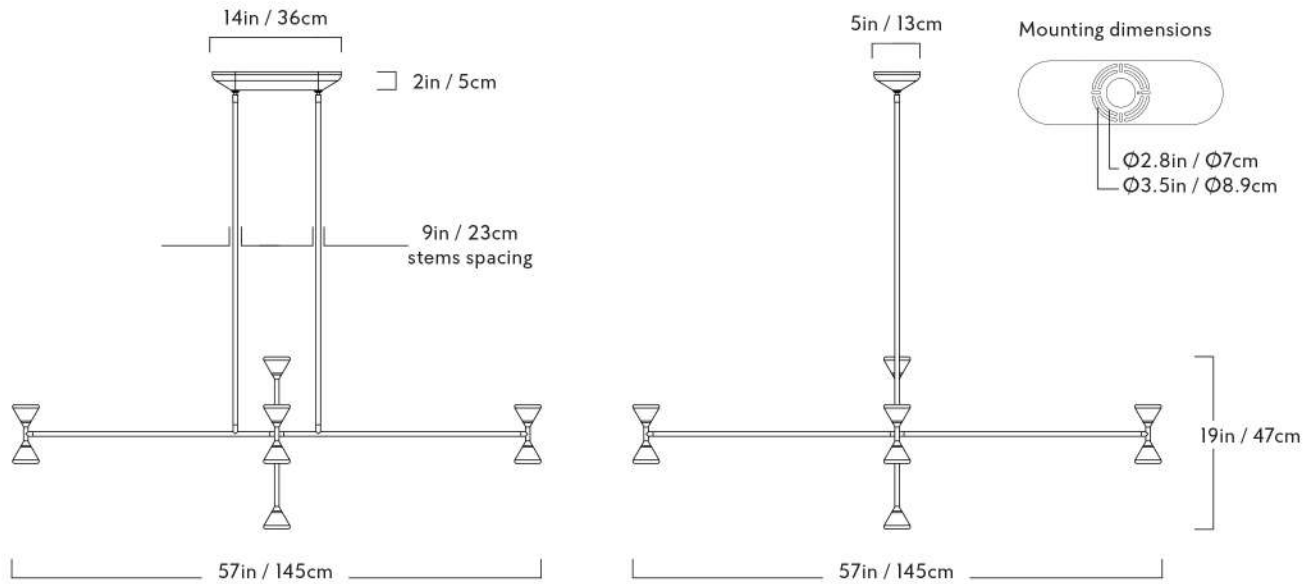

Roll & Hill

triode

28 rue Jacob 75006 Paris contact@triodedesign.com
+33 (0)1 43 29 40 05 www.triodedesign.com

Apollo

Chandelier - Vertical - 10 Lights

Series

Apollo

Product

Chandelier - Vertical - 10 Lights

Dimensions

L 57 in / 145cm x W 57in / 145cm x
H 19in / 47cm

Weight

11.7 lb / 5.3 kg

Materials

Brass, Steel, Glass, White Oak

Shipping Dimensions

L 51in / 129cm x W 51in / 129cm x
H 26in / 66cm

Shipping Weight

63lb / 29kg

Finishes/Colors

Matte black metal / Brushed brass detail,
Matte ivory metal / Brushed brass detail,
Brushed brass metal / Brushed brass
detail.

Suspension

Two 1/2-inch diameter stems in match-
ing metal finish. 35in / 89cm length
included. 96in / 244cm length available
for additional cost. Stems length can be
adjusted on site.

Canopy

L 14in / 36cm x W 5in / 13cm x
H 2in / 5cm solid white-oak. Available
in 2 coordinating finishes: Oxidized oak
for Matte black and Brushed brass metal
fixtures, Whitewashed oak for Matte
ivory metal fixtures.

Certifications

UL/cUL (120V)
CE (240V)

Illumination

Integrated LED
Wattage: 45 W
Lumens: 3,000 Lumens est.
Color Temperature: 2700 K, 90+ CRI
LED Lifetime: 50,000 Hours est.

Dimming

120V: Triac, ELV or 0-10V
240V: ELV or 0-10V

Driver location

Driver located in the canopy

Fixture Mounting

Designed to be mounted on standard 4
in. Electrical Box.
Two #8-32 screws included.
Additional mounting hardware provided
for 240V versions.