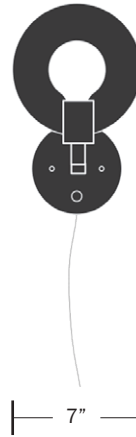

WORKSTEAD

triode

28 rue Jacob 75006 Paris
+33 (0)1 43 29 40 05

contact@triodedesign.com
www.triodedesign.com

ORBIT SCONCE

hardwired

Description

The ORBIT SCONCE is a modern interpretation of an early American candle form, radiating a warm glow from a single point of light. With a reflective disc that rotates 320 degrees, the adaptable sconce can direct or deflect light, as desired. Made in the USA. UL Listed. Damp Rated upon request.

Finish Options

Hewn Brass
Hand Finished Bronze
Brushed Nickel

Dimensions

Overall Height - 12"
Max Overall Depth - 12"
Max Width - 7.75"
Disc - 7"
Canopy Diameter - 5"

Weight

4 lbs

Lamp

60 Watt Incandescent Max
6W Dimmable LED Bulb Included
3" Diameter With Porcelain Finish
50 Watt Equivalent
540 Lumens
2700K Color Temperature
Bulb Life 30,000 Hours
110/120V, E26
220/240V, E27
UL/CE Listed
Damp Rated Upon Request

Finish Options

Hewn Brass
Hand Finished Bronze
Brushed Nickel
Black Cloth Cord
Nude Cloth Cord

Dimensions

Overall Height - 12"
Max Overall Depth - 12"
Max Width - 7.75"
Disc - 7"
Backplate Diameter - 5"
Cord - 10'

Weight

4 lbs

Lamp

60 Watt Incandescent Max
6W Dimmable LED Bulb Included
3" Diameter With Porcelain Finish
50 Watt Equivalent
540 Lumens
2700K Color Temperature
Bulb Life 30,000 Hours
110/120V, E26
220/240V, E27
UL/CE Listed
Damp Rated Upon Request