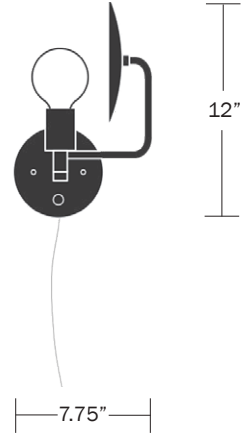

Finish Options

Hewn Brass
Hand Finished Bronze
Brushed Nickel

Dimensions

Overall Height - 12"
Max Overall Depth - 12"
Max Width - 7.75"
Disc - 7"
Canopy Diameter - 5"

Weight

4 lbs

Lamp

60 Watt Incandescent Max
6W Dimmable LED Bulb Included
3" Diameter With Porcelain Finish
50 Watt Equivalent
540 Lumens
2700K Color Temperature
Bulb Life 30,000 Hours
110/120V, E26
220/240V, E27
UL/CE Listed
Damp Rated Upon Request

Finish Options

Hewn Brass
Hand Finished Bronze
Brushed Nickel
Black Cloth Cord
Nude Cloth Cord

Dimensions

Overall Height - 12"
Max Overall Depth - 12"
Max Width - 7.75"
Disc - 7"
Backplate Diameter - 5"
Cord - 10'

Weight

4 lbs

Lamp

60 Watt Incandescent Max
6W Dimmable LED Bulb Included
3" Diameter With Porcelain Finish
50 Watt Equivalent
540 Lumens
2700K Color Temperature
Bulb Life 30,000 Hours
110/120V, E26
220/240V, E27
UL/CE Listed
Damp Rated Upon Request