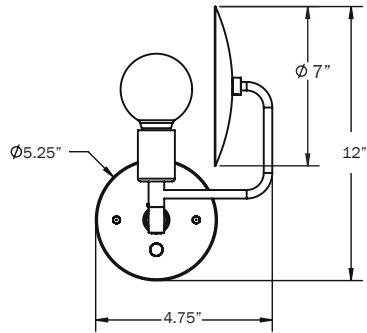

WORKSTEAD

triode

28 rue Jacob 75006 Paris
+33 (0)1 43 29 40 05

contact@triodedesign.com
www.triodedesign.com