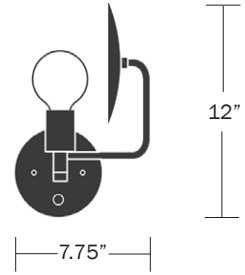

Finish Options

Hewn Brass
Hand Finished Bronze
Brushed Nickel

Dimensions

Overall Height - 12"
Max Overall Depth - 12"
Max Width - 7.75"
Disc - 7"
Canopy Diameter - 5"

Weight

4 lbs

Lamp

60 Watt Incandescent Max
6W Dimmable LED Bulb Included
3" Diameter With Porcelain Finish
50 Watt Equivalent
540 Lumens
2700K Color Temperature
Bulb Life 30,000 Hours
110/120V, E26
220/240V, E27
UL/CE Listed
Damp Rated Upon Request

Finish Options

Hewn Brass
Hand Finished Bronze
Brushed Nickel
Black Cloth Cord
Nude Cloth Cord

Dimensions

Overall Height - 12"
Max Overall Depth - 12"
Max Width - 7.75"
Disc - 7"
Backplate Diameter - 5"
Cord - 10'