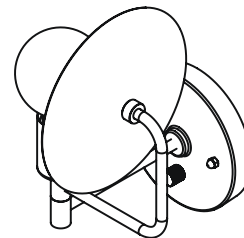

WORKSTEAD

triode

28 rue Jacob 75006 Paris
+33 (0)1 43 29 40 05

contact@triodedesign.com
www.triodedesign.com