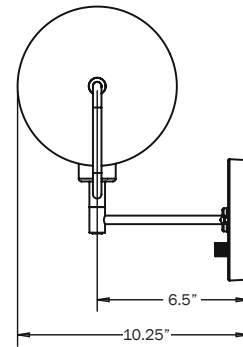

WORKSTEAD

triode

28 rue Jacob 75006 Paris
+33 (0)1 43 29 40 05

contact@triodedesign.com
www.triodedesign.com