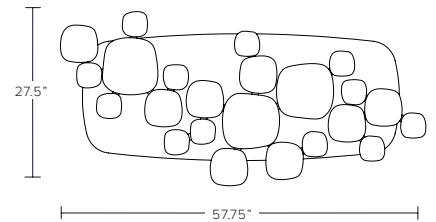

AS SHOWN (IN PHOTO)

Multi Module Chandelier, 5 + 7 + 11
Glass - clear crystal with iridescence
Metal - burnished silver

DIMENSIONS

Available in four sizes:

3 piece - 10.5"W x 9.75"D x 5.5"H
5 piece - 15.5"W x 12.75"D x 5.5"H
7 piece - 20.25"W x 18.25"D x 5.5"H
11 piece - 30"W x 24.5"D x 5.5"H

Glass - small - 4"W x 4"D x 5.5"H
medium - 6"W x 6"D x 5.5"H
large - 9"W x 8.75"D x 5.5"

Glass dimensions may vary slightly due to hand-poured process

CONFIGURATIONS

Standard canopy provided per standard module. Any combination of standard modules can be put together to create a custom multi module chandelier.

6 suggested configurations below:

Multi module chandelier, 7 + 7 - 39"W x 19.5"D x 5.5"H
Multi module chandelier, 7 + 11 - 48"W x 24.25"D x 5.5"H
Multi module chandelier, 5 + 7 + 11 - 57.75"W x 27.5"D x 5.5"H
Multi module chandelier, 5 + 7 + 7 + 11 - 74.25"W x 28.75"D x 5.5"H
Multi module chandelier 5 + 7 + 11 + 11 - 81"W x 30"D x 5.5"H
Multi module chandelier, 5 + 5 + 7 + 11 + 11 - 96"W x 29.75"D x 5.5"H

UL listed

3 PC MODULE

5 PC MODULE

7 PC MODULE

11 PC MODULE

MULTI-MODULE CHANDELIER, 7 + 7

MULTI-MODULE CHANDELIER, 7+11

MULTI-MODULE CHANDELIER, 5+7+11