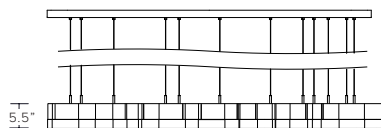

MULTI-MODULE CHANDELIER, 5 + 7 + 7 + 11