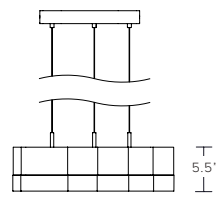

AS SHOWN (IN PHOTO)

Multi Module Chandelier, 5 + 7 + 11
Glass - clear crystal with iridescence
Metal - burnished silver

DIMENSIONS

Available in four sizes:

3 piece - 10.5"W x 9.75"D x 5.5"H
5 piece - 15.5"W x 12.75"D x 5.5"H
7 piece - 20.25"W x 18.25"D x 5.5"H
11 piece - 30"W x 24.5"D x 5.5"H

Glass - small - 4"W x 4"D x 5.5"H
medium - 6"W x 6"D x 5.5"H
large - 9"W x 8.75"D x 5.5"

Glass dimensions may vary slightly due to hand-poured process

CONFIGURATIONS

Standard canopy provided per standard module. Any combination of standard modules can be put together to create a custom multi module chandelier.

UL listed

3 PC MODULE

5 PC MODULE

7 PC MODULE

11 PC MODULE

MULTI-MODULE CHANDELIER, 7 + 7

MULTI-MODULE CHANDELIER, 7+11

MULTI-MODULE CHANDELIER, 5+7+11