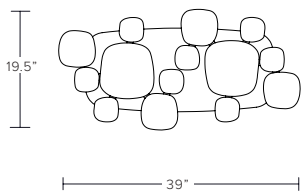

MULTI-MODULE CHANDELIER, 7 + 7