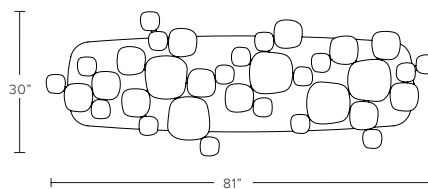

MULTI-MODULE CHANDELIER, 5 + 7 + 11 + 11