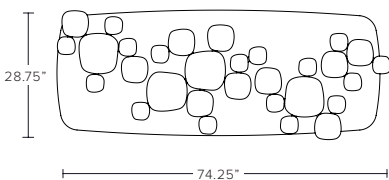

MULTI-MODULE CHANDELIER, 5 + 7 + 7 + 11