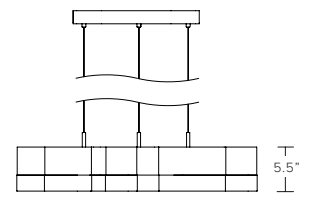

Glass - small - 4"W x 4"D x 5.5"H
medium - 6"W x 6"D x 5.5"H
large - 9"W x 8.75"D x 5.5"

Glass dimensions may vary slightly due to hand-poured process

CONFIGURATIONS

Standard canopy provided per standard module. Any combination of standard modules can be put together to create a custom multi module chandelier.

UL listed

3 PC MODULE

5 PC MODULE

7 PC MODULE

11 PC MODULE

MULTI-MODULE CHANDELIER, 7 + 7

MULTI-MODULE CHANDELIER, 7+11

MULTI-MODULE CHANDELIER, 5+7+11