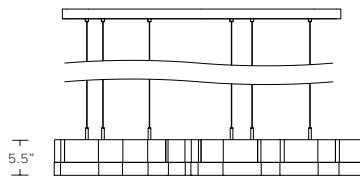

Glass - small - 4"W x 4"D x 5.5"H
medium - 6"W x 6"D x 5.5"H
large - 9"W x 8.75"D x 5.5"

Glass dimensions may vary slightly due to hand-poured process

CONFIGURATIONS

Standard canopy provided per standard module. Any combination of standard modules can be put together to create a custom multi module chandelier.

UL listed

3 PC MODULE

5 PC MODULE

7 PC MODULE

11 PC MODULE

MULTI-MODULE CHANDELIER, 7 + 7

MULTI-MODULE CHANDELIER, 7+11

MULTI-MODULE CHANDELIER, 5+7+11