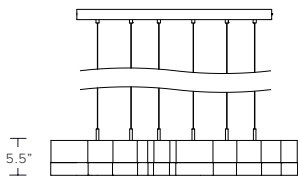

AS SHOWN (IN PHOTO)

Multi Module Chandelier, 5 + 7 + 11
Glass - clear crystal with iridescence
Metal - burnished silver

DIMENSIONS

Available in four sizes:

3 piece - 10.5"W x 9.75"D x 5.5"H
5 piece - 15.5"W x 12.75"D x 5.5"H
7 piece - 20.25"W x 18.25"D x 5.5"H
11 piece - 30"W x 24.5"D x 5.5"H

Glass - small - 4"W x 4"D x 5.5"H
medium - 6"W x 6"D x 5.5"H
large - 9"W x 8.75"D x 5.5"

Glass dimensions may vary slightly due to hand-poured process

CONFIGURATIONS

Standard canopy provided per standard module. Any combination of standard modules can be put together to create a custom multi module chandelier.

UL listed

3 PC MODULE

5 PC MODULE

7 PC MODULE

11 PC MODULE

MULTI-MODULE CHANDELIER, 7 + 7

MULTI-MODULE CHANDELIER, 7+11

MULTI-MODULE CHANDELIER, 5+7+11