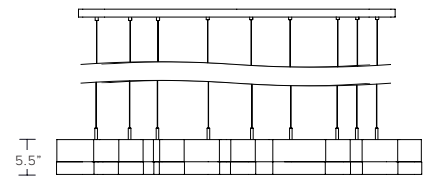

Glass - small - 4"W x 4"D x 5.5"H
medium - 6"W x 6"D x 5.5"H
large - 9"W x 8.75"D x 5.5"

Glass dimensions may vary slightly due to hand-poured process

CONFIGURATIONS

Standard canopy provided per standard module. Any combination of standard modules can be put together to create a custom multi module chandelier.

UL listed

3 PC MODULE

5 PC MODULE

7 PC MODULE

11 PC MODULE

MULTI-MODULE CHANDELIER, 7 + 7

MULTI-MODULE CHANDELIER, 7+11

MULTI-MODULE CHANDELIER, 5+7+11