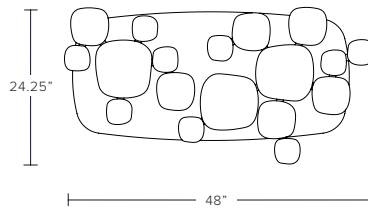

AS SHOWN (IN PHOTO)

Multi Module Chandelier, 5 + 7 + 11
Glass - clear crystal with iridescence
Metal - burnished silver

DIMENSIONS

Available in four sizes:

3 piece - 10.5"W x 9.75"D x 5.5"H
5 piece - 15.5"W x 12.75"D x 5.5"H
7 piece - 20.25"W x 18.25"D x 5.5"H
11 piece - 30"W x 24.5"D x 5.5"H

Glass - small - 4"W x 4"D x 5.5"H
medium - 6"W x 6"D x 5.5"H
large - 9"W x 8.75"D x 5.5"

Glass dimensions may vary slightly due to hand-poured process

CONFIGURATIONS

Standard canopy provided per standard module. Any combination of standard modules can be put together to create a custom multi module chandelier.

6 suggested configurations below:

Multi module chandelier, 7 + 7 - 39"W x 19.5"D x 5.5"H
Multi module chandelier, 7 + 11 - 48"W x 24.25"D x 5.5"H
Multi module chandelier, 5 + 7 + 11 - 57.75"W x 27.5"D x 5.5"H
Multi module chandelier, 5 + 7 + 7 + 11 - 74.25"W x 28.75"D x 5.5"H
Multi module chandelier 5 + 7 + 11 + 11 - 81"W x 30"D x 5.5"H
Multi module chandelier, 5 + 5 + 7 + 11 + 11 - 96"W x 29.75"D x 5.5"H

UL listed

3 PC MODULE

5 PC MODULE

7 PC MODULE

11 PC MODULE

MULTI-MODULE CHANDELIER, 7 + 7

MULTI-MODULE CHANDELIER, 7+11

MULTI-MODULE CHANDELIER, 5+7+11