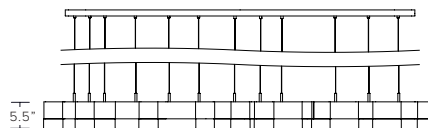

MULTI-MODULE CHANDELIER, 5 + 7 + 11 + 11