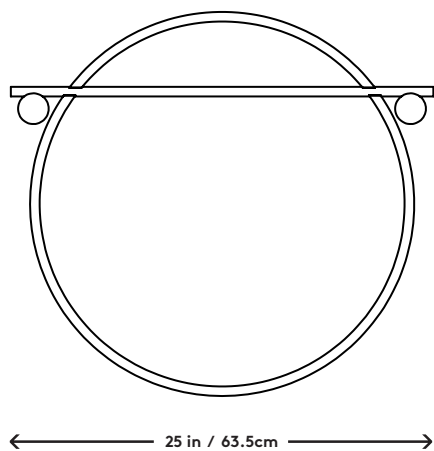

Abal Round Mirror - Small

Matter Made, 2016

Product Type	Mirror
Materials	Aluminum, Painted Glass, Mirror, Brass
Dimensions	Dia 25" x W 0.75" Dia 63.5cm x W 1.9cm
Finishes	<ul style="list-style-type: none"> ● Black Glass ● Deep Blue Glass ● Neutral Pink Glass
Weight	10lbs 5kgs
Shipping	Carton L 30.5" x W 30.5" x H 3.5" L 77.5cm x W 77.5cm x H 8.9cm
Shipping Weight	15lbs 6.8kgs
Lead Time	Stock program starting Q1 2020

triode

28 rue Jacob 75006 Paris
+33 (0)1 43 29 40 05

contact@triodedesign.com
www.triodedesign.com

Abal Round Mirror - Large

Matter Made, 2016

Product Type	Mirror
Materials	Aluminum, Painted Glass, Mirror, Brass
Dimensions	Dia 40" x W 0.75" Dia 101.6cm x 1.9cm
Finishes	<ul style="list-style-type: none"> ● Black Glass ● Deep Blue Glass ● Neutral Pink Glass
Weight	20lbs 9kgs
Shipping	Carton L 47" x W 47" x H 3.5" L 119.3cm x W 119.3cm x H 8.90cm
Shipping Weight	25lbs 11.3kgs
Lead Time	Stock program starting Q1 2020