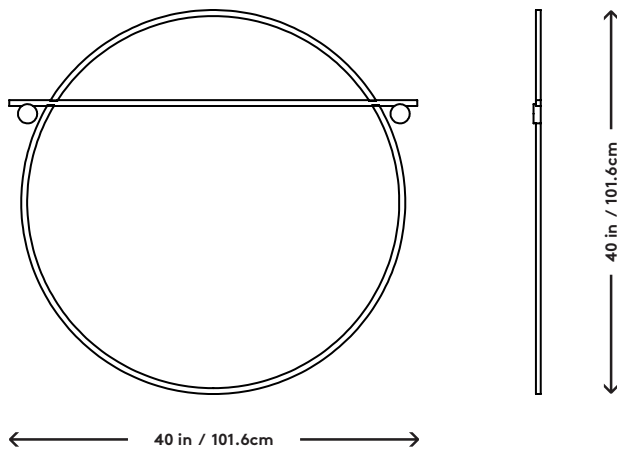

Abal Round Mirror - Small

Matter Made, 2016

Product Type	Mirror
Materials	Aluminum, Painted Glass, Mirror, Brass
Dimensions	Dia 25" x W 0.75" Dia 63.5cm x W 1.9cm
Finishes	<ul style="list-style-type: none"> ● Black Glass ● Deep Blue Glass ● Neutral Pink Glass
Weight	10lbs 5kgs
Shipping	Carton L 30.5" x W 30.5" x H 3.5" L 77.5cm x W 77.5cm x H 8.9cm
Shipping Weight	15lbs 6.8kgs
Lead Time	Stock program starting Q1 2020

triode

28 rue Jacob 75006 Paris
+33 (0)1 43 29 40 05

contact@triodedesign.com
www.triodedesign.com

Abal Round Mirror - Large

Matter Made, 2016

Product Type	Mirror
Materials	Aluminum, Painted Glass, Mirror, Brass
Dimensions	Dia 40" x W 0.75" Dia 101.6cm x 1.9cm
Finishes	<ul style="list-style-type: none"> ● Black Glass ● Deep Blue Glass ● Neutral Pink Glass
Weight	20lbs 9kgs
Shipping	Carton L 47" x W 47" x H 3.5" L 119.3cm x W 119.3cm x H 8.90cm
Shipping Weight	25lbs 11.3kgs
Lead Time	Stock program starting Q1 2020