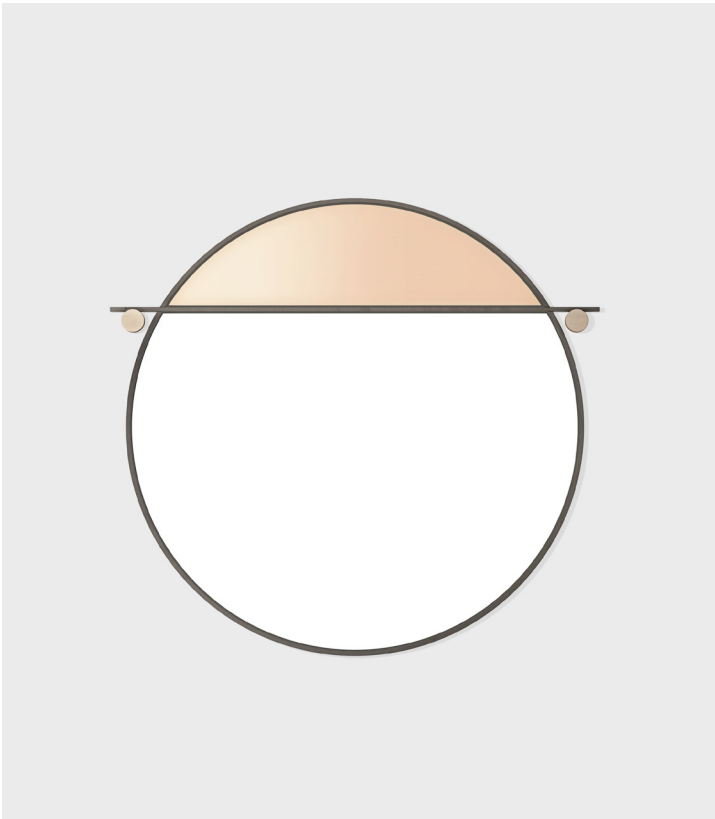

Abal Round Mirror - Small

Matter Made, 2016

Product Type	Mirror
Materials	Aluminum, Painted Glass, Mirror, Brass
Dimensions	Dia 25" x W 0.75" Dia 63.5cm x W 1.9cm
Finishes	<ul style="list-style-type: none"> ● Black Glass ● Deep Blue Glass ● Neutral Pink Glass
Weight	10lbs 5kgs
Shipping	Carton L 30.5" x W 30.5" x H 3.5" L 77.5cm x W 77.5cm x H 8.9cm
Shipping Weight	15lbs 6.8kgs
Lead Time	Stock program starting Q1 2020

triode

28 rue Jacob 75006 Paris
+33 (0)1 43 29 40 05

contact@triodedesign.com
www.triodedesign.com

Abal Round Mirror - Large

Matter Made, 2016

Product Type	Mirror
Materials	Aluminum, Painted Glass, Mirror, Brass
Dimensions	Dia 40" x W 0.75" Dia 101.6cm x 1.9cm
Finishes	<ul style="list-style-type: none"> ● Black Glass ● Deep Blue Glass ● Neutral Pink Glass
Weight	20lbs 9kgs
Shipping	Carton L 47" x W 47" x H 3.5" L 119.3cm x W 119.3cm x H 8.90cm
Shipping Weight	25lbs 11.3kgs
Lead Time	Stock program starting Q1 2020