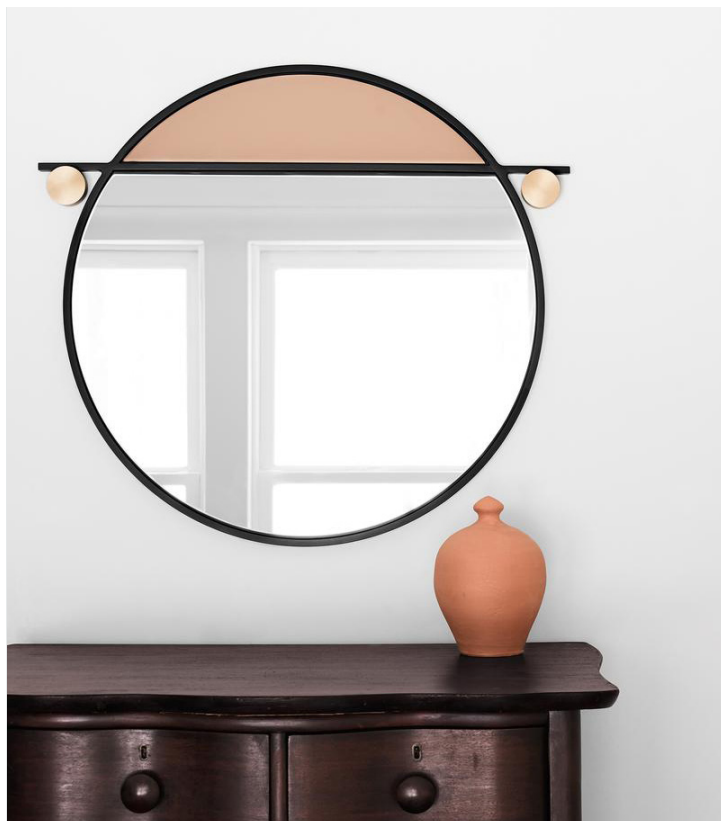

Abal Round Mirror - Small

Matter Made, 2016

Product Type	Mirror
Materials	Aluminum, Painted Glass, Mirror, Brass
Dimensions	Dia 25" x W 0.75" Dia 63.5cm x W 1.9cm
Finishes	<ul style="list-style-type: none"> ● Black Glass ● Deep Blue Glass ● Neutral Pink Glass
Weight	10lbs 5kgs
Shipping	Carton L 30.5" x W 30.5" x H 3.5" L 77.5cm x W 77.5cm x H 8.9cm
Shipping Weight	15lbs 6.8kgs
Lead Time	Stock program starting Q1 2020

triode

28 rue Jacob 75006 Paris
+33 (0)1 43 29 40 05

contact@triodedesign.com
www.triodedesign.com

Abal Round Mirror - Large

Matter Made, 2016

Product Type	Mirror
Materials	Aluminum, Painted Glass, Mirror, Brass
Dimensions	Dia 40" x W 0.75" Dia 101.6cm x 1.9cm
Finishes	<ul style="list-style-type: none"> ● Black Glass ● Deep Blue Glass ● Neutral Pink Glass
Weight	20lbs 9kgs
Shipping	Carton L 47" x W 47" x H 3.5" L 119.3cm x W 119.3cm x H 8.90cm
Shipping Weight	25lbs 11.3kgs
Lead Time	Stock program starting Q1 2020