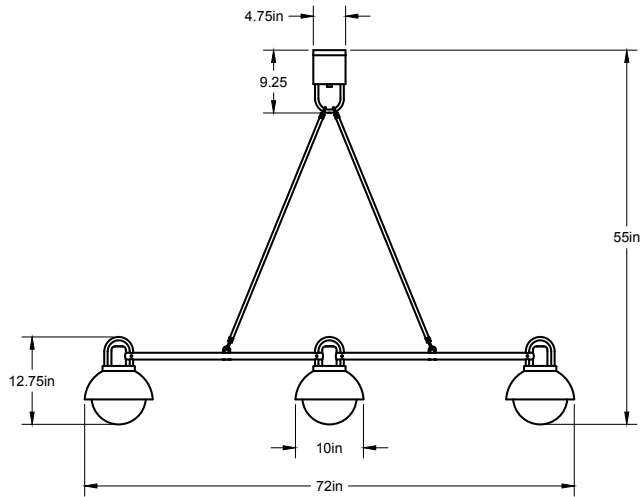

HANDMADE
IN U.S.A.

triode

28 rue Jacob 75006 Paris contact@triodedesign.com
+33 (0)1 43 29 40 05 www.triodedesign.com

Lamping

120V - E26 Base
240V - E27 Base

Bulb Included

A19 Cree LED
3x 10W (60W Equivalent) LED
2445 Total Lumen Output
2700K / 90 CRI
E26 Base / Dimmable / 120 Volt
240V available upon request

J-Box Requirements

Fits all standard
junction boxes

Certifications

cUL Damp locations

Materials

Machined Brass,
Blown Glass,
Hardwood

Weight

36.5 lbs