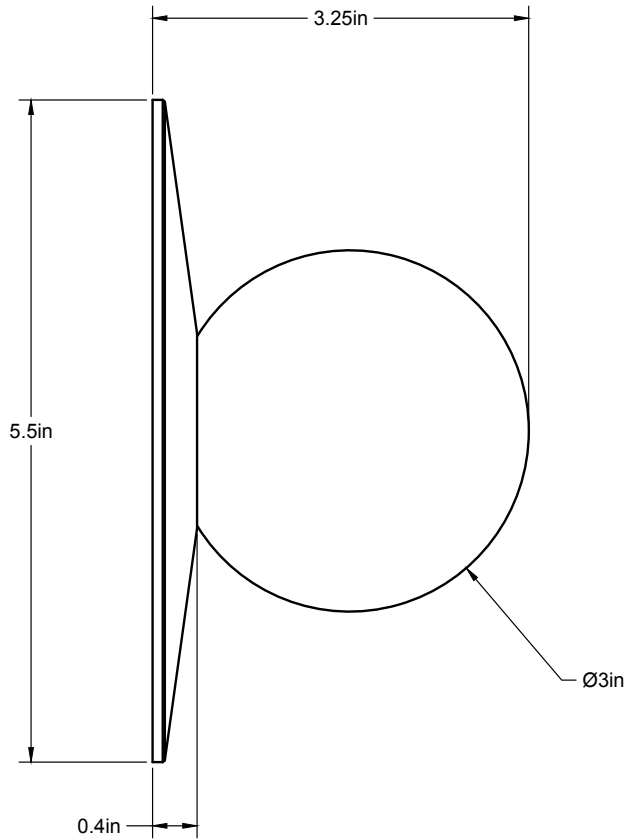

triode

28 rue Jacob 75006 Paris contact@triodedesign.com
+33 (0)1 43 29 40 05 www.triodedesign.com