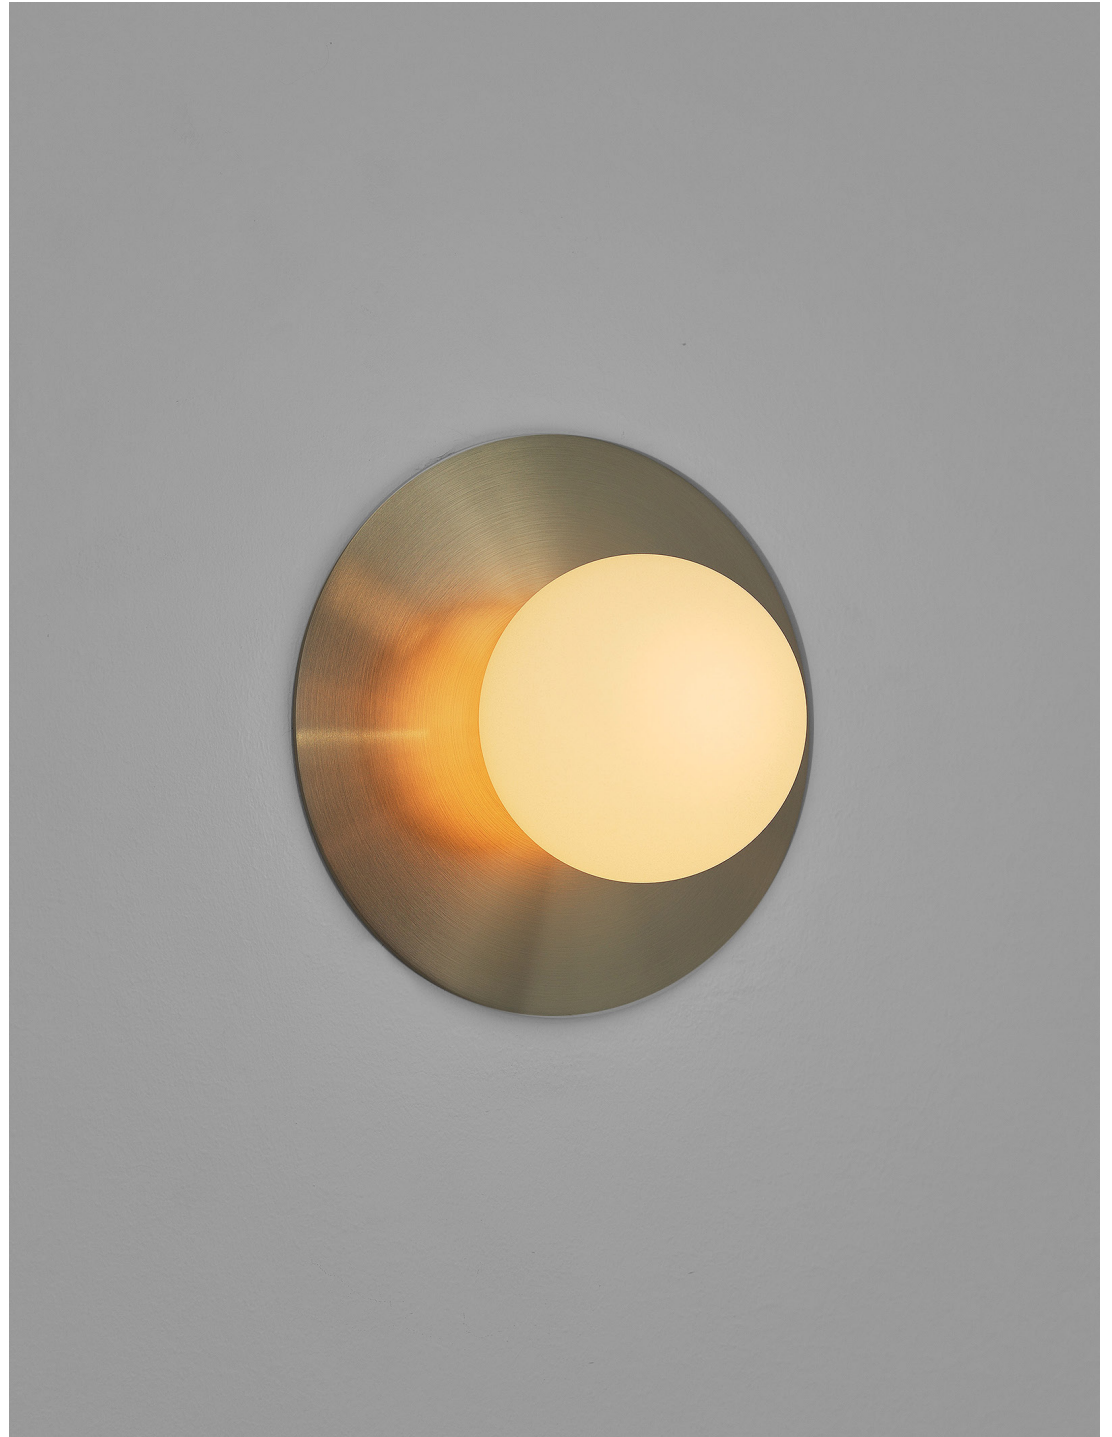

Mini Orb 3-5

WAC-034

A mouth-blown glass globe sits flush on a cast-brass disc. Hardware disappears, and the sphere becomes mysteriously endless.

Metal Finish Options

Available in any Allied Maker metal finish

Glass Options

Opal, Matte White

triode

28 rue Jacob 75006 Paris contact@triodedesign.com
+33 (0)1 43 29 40 05 www.triodedesign.com