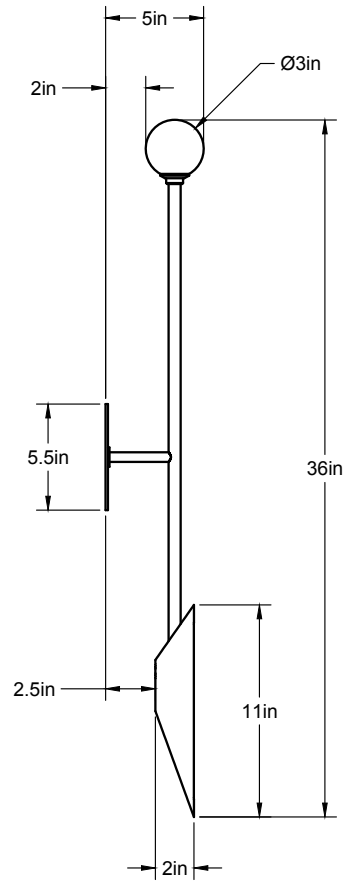

HANDMADE
IN U.S.A.

triode

28 rue Jacob 75006 Paris contact@triodedesign.com
+33 (0)1 43 29 40 05 www.triodedesign.com