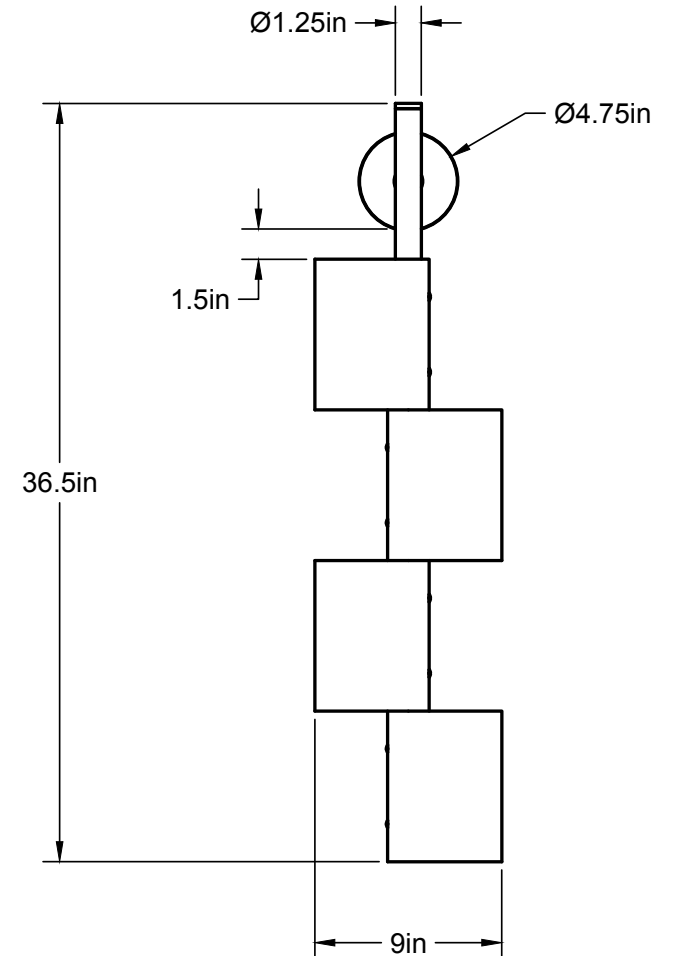

Fits all standard  
junction boxes

**Certifications**

cUL Damp locations

**Materials**

Hardwood,  
Machined Brass

**Weight**

11 lbs

triode