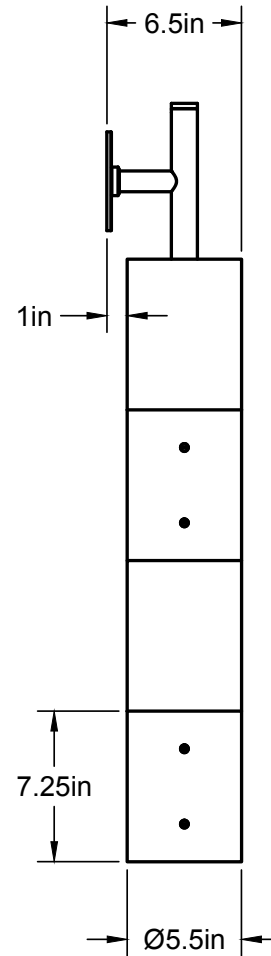

## Wood Totem Sconce

WAC-063

**Bulb Included**

**G8 Emery Allen LED**  
4x 4.5W (60W Equivalent) LED  
1800 Total Lumen Output  
2700K / 100 CRI  
G8 Bi-pin Base / Dimmable / 120 Volt  
240V available upon request

**J-Box Requirements**

Fits all standard  
junction boxes

**Certifications**

cUL Damp locations

**Materials**

Hardwood,  
Machined Brass

**Weight**

11 lbs

triode