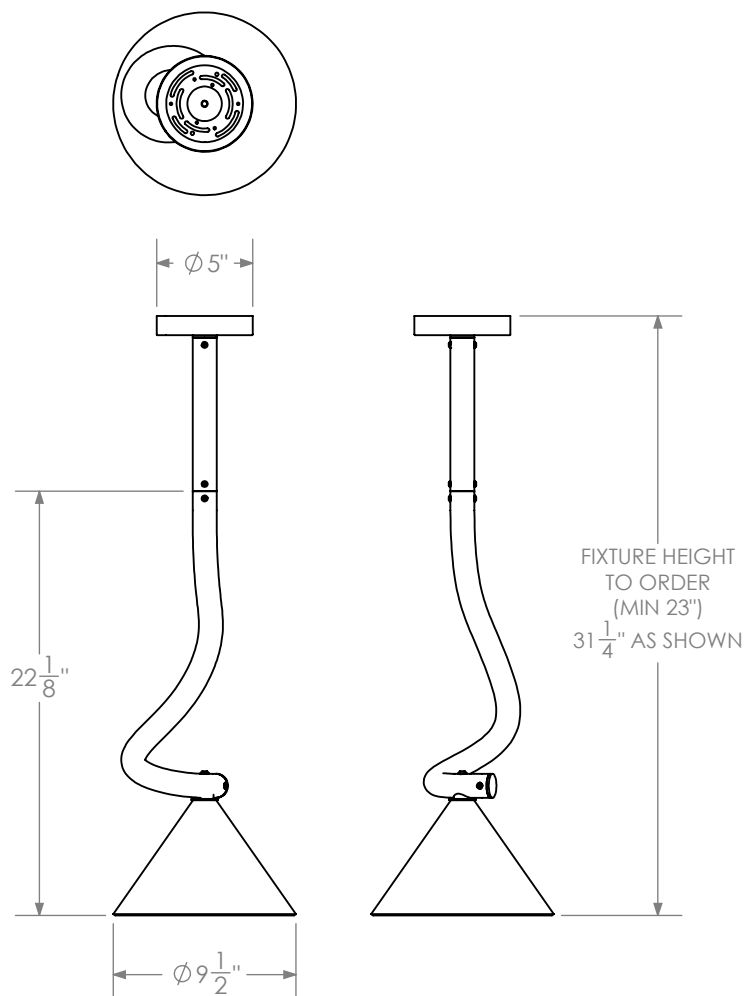

# SKETCH PENDANT - SINGLE

A single porcelain shade is suspended from a curved metal tube. Inside the shade, a hand blown white glass teardrop houses the light source.

## Dimensions

9-1/2" W x 9-1/2" D x Variable H  
Overall height to order - minimum 23"

## Lead Time

8-10 weeks

**Customization** Available - please contact us. **Weight** 5 lbs