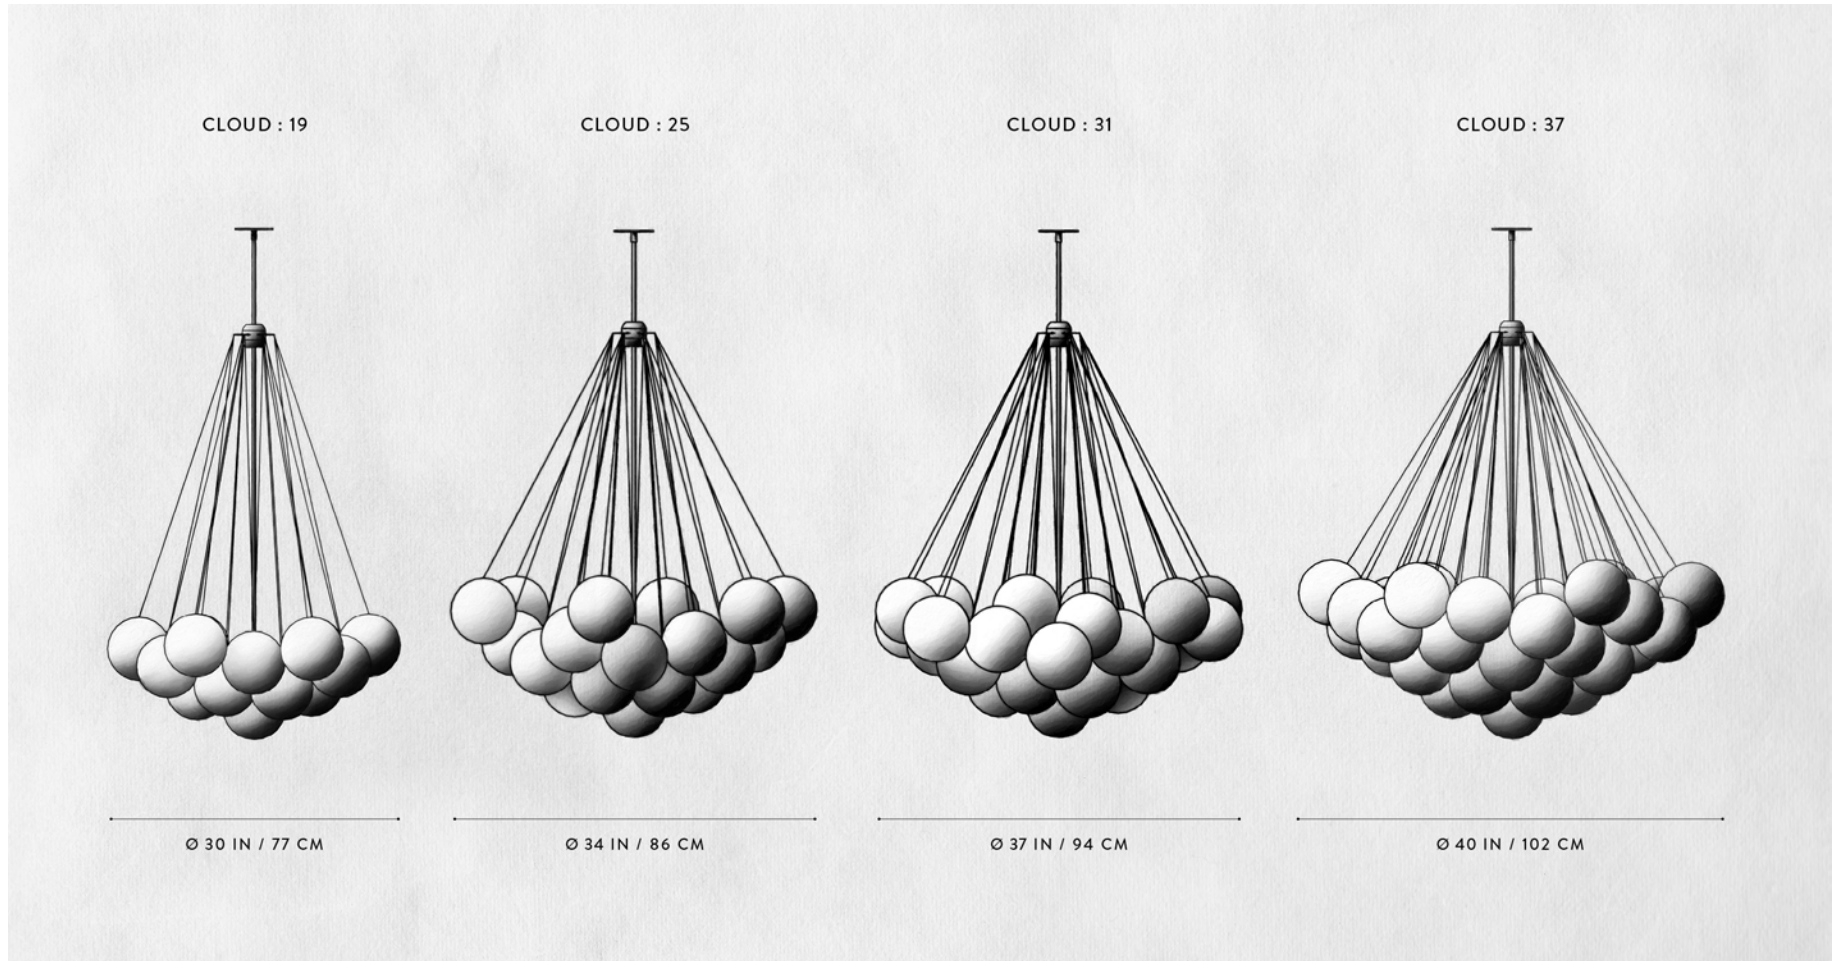

### COMPOSITION

FEATHERWEIGHT SPHERES SUSPENDED  
FROM BRASS CHAIN MOUTH-BLOWN, FROSTED GLASS  
REFRACTS A CENTRAL LIGHT SOURCE

A P P A R A T U S

CLOUD : 19, BLACKENED BRASS

CLOUD : 19, BLACKENED BRASS

CLOUD : 37, BLACKENED BRASS

A P P A R A T U S

A P P A R A T U S

CLOUD: 19, BLACKENED BRASS

# A P P A R A T U S

	CLOUD : 19
DIMENSIONS	Ø 30 IN Ø 77 CM HEIGHT TO ORDER APPROX. 20 LBS / 9 KG
WEIGHT	
PRICE	FROM \$6200
MINIMUM HEIGHT	24 IN ONLY OVERALL FIXTURE HEIGHT 41 IN AND ABOVE WILL INCLUDE A TOP STEM
INCLUDES ADD HEIGHT	60 IN \$10 / IN
VOLTAGE	120-240 UL / CE
LAMPING BULB INCLUDED	MAX 40W 3 X 3W DIMMABLE LED BULB 240 LUMENS EACH 2500K 120V : E26 GLOBE M : MATTE WHITE 240V : E27 GLOBE M : MATTE WHITE
BULB LIFE	30,000 HOURS
DEPOSIT BALANCE LEAD TIME	50% UPON ORDER PRIOR TO SHIPPING PLEASE REFER TO WEBSITE
	FINISHED AND ASSEMBLED BY HAND IN NY DOMESTIC AND IMPORTED COMPONENTS