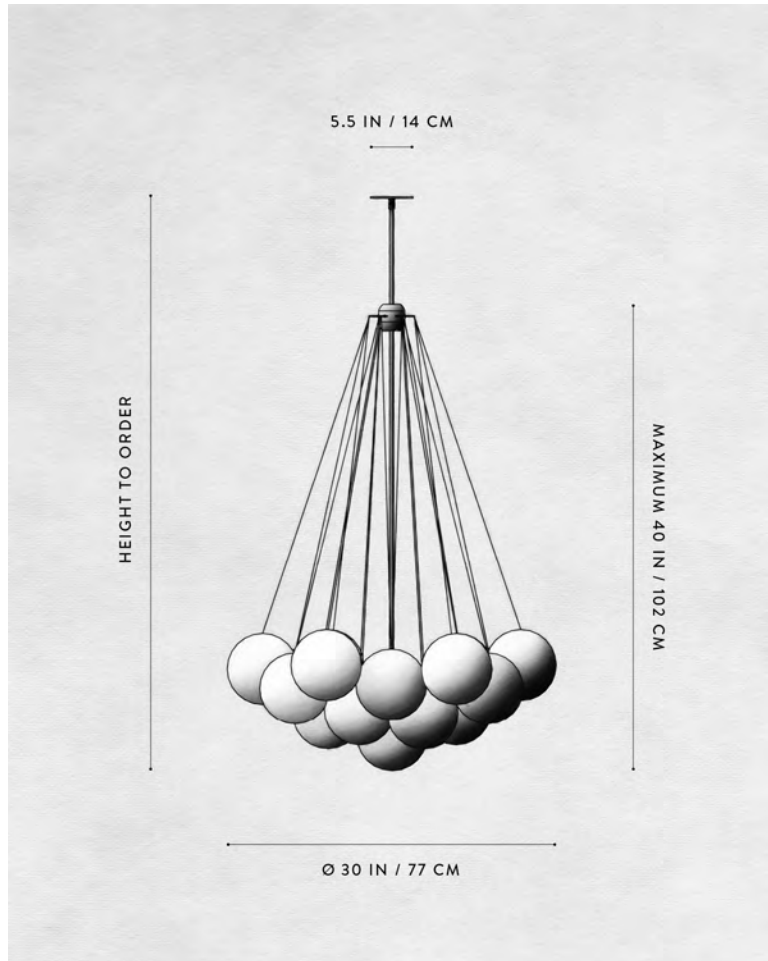

### COMPOSITION

FEATHERWEIGHT SPHERES SUSPENDED  
FROM BRASS CHAIN MOUTH-BLOWN, FROSTED GLASS  
REFRACTS A CENTRAL LIGHT SOURCE

A P P A R A T U S

CLOUD : 19, BLACKENED BRASS

CLOUD : 19, BLACKENED BRASS

CLOUD : 37, BLACKENED BRASS

A P P A R A T U S

A P P A R A T U S

CLOUD: 19, BLACKENED BRASS

# A P P A R A T U S

	CLOUD : 19
DIMENSIONS	Ø 30 IN Ø 77 CM HEIGHT TO ORDER APPROX. 20 LBS / 9 KG
WEIGHT	
PRICE	FROM \$6200
MINIMUM HEIGHT	24 IN ONLY OVERALL FIXTURE HEIGHT 41 IN AND ABOVE WILL INCLUDE A TOP STEM
INCLUDES ADD HEIGHT	60 IN \$10 / IN
VOLTAGE	120-240 UL / CE
LAMPING BULB INCLUDED	MAX 40W 3 X 3W DIMMABLE LED BULB 240 LUMENS EACH 2500K 120V : E26 GLOBE M : MATTE WHITE 240V : E27 GLOBE M : MATTE WHITE
BULB LIFE	30,000 HOURS
DEPOSIT BALANCE LEAD TIME	50% UPON ORDER PRIOR TO SHIPPING PLEASE REFER TO WEBSITE
	FINISHED AND ASSEMBLED BY HAND IN NY DOMESTIC AND IMPORTED COMPONENTS