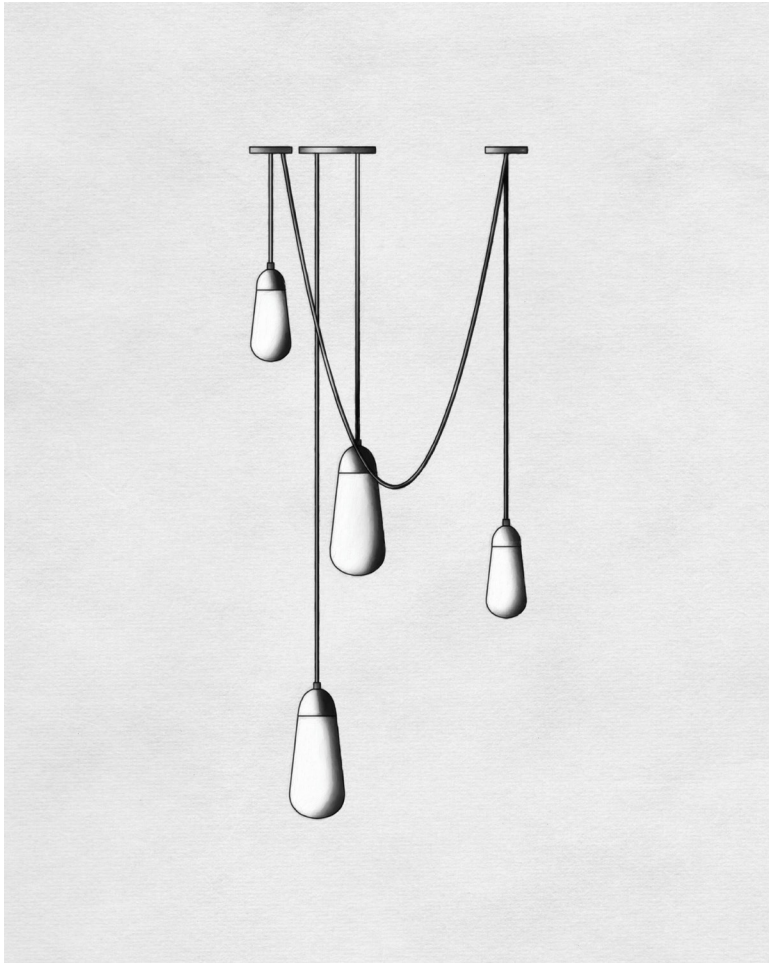

A P P A R A T U S

DIMENSIONS

PRICE

LARIAT : INSTALLATION

SITE-SPECIFIC ARRANGEMENT
VARIABLE NUMBER OF PENDANTS,
SWAGS, AND CANOPIES

FROM $2880 PER PENDANT SMALL
FROM $3420 PER PENDANT LARGE

CONTACT US TO BEGIN THE DESIGN PROCESS