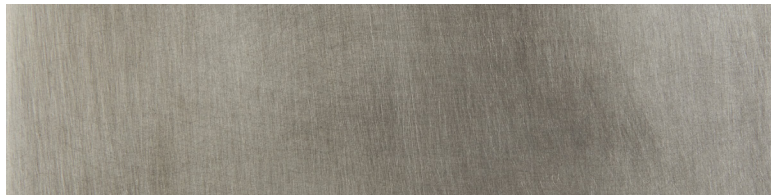

CONTACT US TO BEGIN THE DESIGN PROCESS

A P P A R A T U S

AGED BRASS

OIL-RUBBED BRONZE

BLACKENED BRASS

TARNISHED SILVER

METAL

LARIAT : PENDANT

AGED BRASS [WAXED]

OIL-RUBBED BRONZE [WAXED]

BLACKENED BRASS [WAXED]

TARNISHED SILVER [LACQUERED] ADD 35%