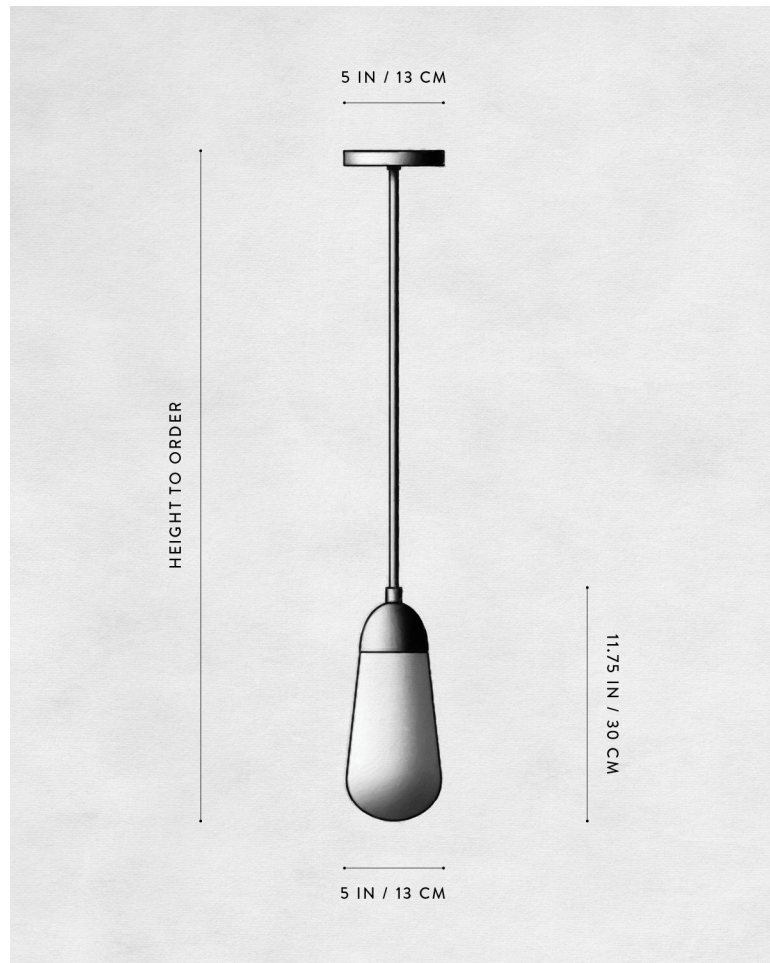

A P P A R A T U S

BLACKENED BRASS

LARIAT : PENDANT

REFERENCE

GEOMETRY UNDER THE FORCE OF GRAVITY
FORMS FOUND IN JEWELRY
DEW

COMPOSITION

BRASS AND ETCHED GLASS ELONGATED SPHERES
FINELY WOVEN BRASS MESH LINE SEGMENTS
CUSTOM INSTALLATION OF MULTIPLE PENDANTS

A P P A R A T U S

TARNISHED SILVER

BLACKENED BRASS

A P P A R A T U S

LARIAT : PENDANT LARGE

DIMENSIONS	Ø 6.5 IN Ø 17 CM HEIGHT TO ORDER APPROX. 5 LBS / 2 KG
WEIGHT	
PRICE	FROM \$2700
MINIMUM HEIGHT INCLUDES ADD HEIGHT	20 IN 85 IN \$10 / IN
VOLTAGE	120-240 UL / CE
LAMPING BULB INCLUDED	MAX 40W 3W DIMMABLE LED BULB 240 LUMENS 2500K 120V : E26 TUBE LG : CLEAR 240V : E27 TUBE LG : CLEAR
BULB LIFE	30,000 HOURS
DEPOSIT BALANCE LEAD TIME	50% UPON ORDER DUE PRIOR TO SHIPPING PLEASE REFER TO WEBSITE

FINISHED AND ASSEMBLED BY HAND IN NY
DOMESTIC AND IMPORTED COMPONENTS

A P P A R A T U S

LARIAT : PENDANT SMALL

DIMENSIONS	Ø 5 IN Ø 15 CM HEIGHT TO ORDER APPROX. 5 LBS / 2 KG
WEIGHT	
PRICE	FROM \$2400
MINIMUM HEIGHT INCLUDES ADD HEIGHT	16 IN 85 IN \$10 / IN
VOLTAGE	120-240 UL / CE
LAMPING BULB INCLUDED	MAX 40W 3W DIMMABLE LED BULB 240 LUMENS 2500K 120V : E26 TUBE LG : CLEAR 240V : E27 TUBE LG : CLEAR
BULB LIFE	30,000 HOURS
DEPOSIT BALANCE LEAD TIME	50% UPON ORDER DUE PRIOR TO SHIPPING PLEASE REFER TO WEBSITE