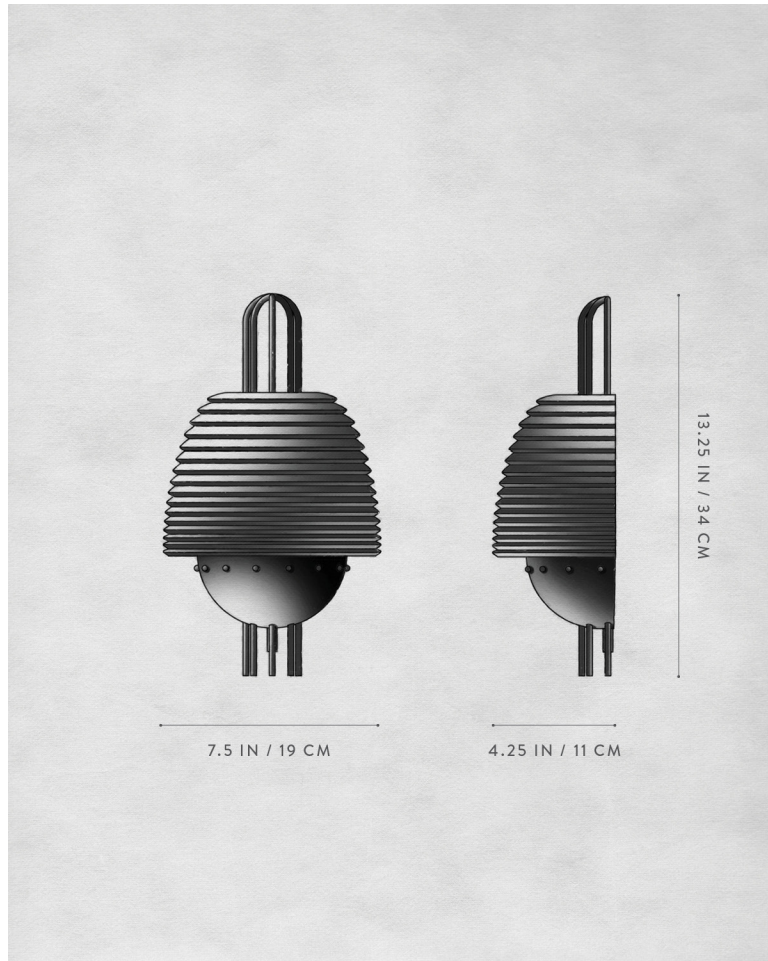

# A P P A R A T U S

SIGNAL X : SCONCE

DIMENSIONS

13.25 H, 7.5 W, 4.25 D IN  
34 H, 19 W, 11 D CM

WEIGHT

APPROX. 7 LBS / 3 KG

PRICE

FROM \$3800