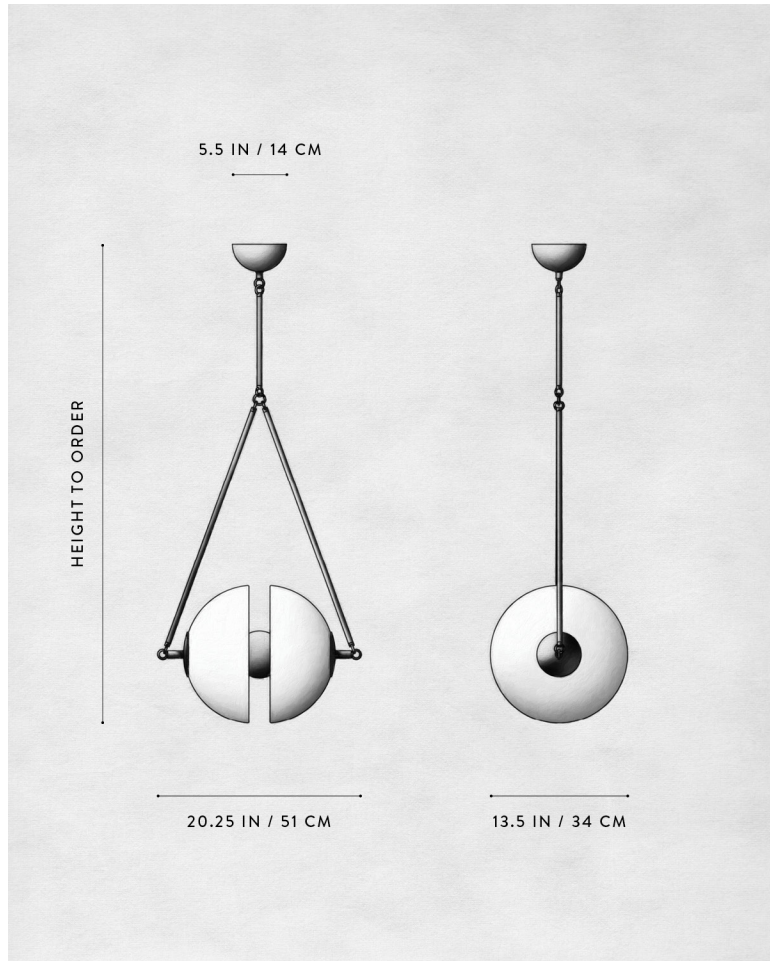

A P P A R A T U S

AGED BRASS

SYNAPSE

REFERENCE

NEURAL STRUCTURES
VOLUME, CONNECTION AND GRAVITY

COMPOSITION

BISECTED GLASS VOLUME
BRASS SPHERE IN TRANSIT BETWEEN
SAND-BLASTED HEMISPHERES

A P P A R A T U S

SYNAPSE : LARGE, TARNISHED SILVER

SYNAPSE : SMALL, AGED BRASS / BLACKENED BRASS

A P P A R A T U S

SYNAPSE : LARGE

DIMENSIONS	26.75 W, 19.25 D IN 68 W, 50 D CM HEIGHT TO ORDER
WEIGHT	APPROX. 30 LBS / 14 KG
PRICE	FROM \$13000
MINIMUM HEIGHT	38 IN ONLY OVERALL FIXTURE HEIGHT 52 IN AND ABOVE WILL INCLUDE A TOP STEM
INCLUDES ADD HEIGHT	60 IN \$10 / IN
VOLTAGE	120-240 UL / CE
LAMPING BULB INCLUDED	MAX 40W 12 X 3W DIMMABLE LED BULB 240 LUMENS EACH 2500K 120V : E12 GLOBE SM : MATTE WHITE 240V : E14 GLOBE SM : MATTE WHITE
BULB LIFE	30,000 HOURS
DEPOSIT BALANCE LEAD TIME	50% UPON ORDER DUE PRIOR TO SHIPPING PLEASE REFER TO WEBSITE

FINISHED AND ASSEMBLED BY HAND IN NY
DOMESTIC AND IMPORTED COMPONENTS

A P P A R A T U S

	SYNAPSE : SMALL
DIMENSIONS	20.25 W, 13.5 D IN 51 W, 34 D CM HEIGHT TO ORDER
WEIGHT	APPROX. 15 LBS / 7 KG
PRICE	FROM \$10000
MINIMUM HEIGHT	33 IN ONLY OVERALL FIXTURE HEIGHT 40 IN AND ABOVE WILL INCLUDE A TOP STEM
INCLUDES ADD HEIGHT	60 IN \$10 / IN
VOLTAGE	120-240 UL / CE
LAMPING BULB INCLUDED	MAX 40W 8 X 3W DIMMABLE LED BULB 240 LUMENS EACH 2500K 120V : E12 GLOBE SM : MATTE WHITE 240V : E14 GLOBE SM : MATTE WHITE
BULB LIFE	30,000 HOURS
DEPOSIT BALANCE LEAD TIME	50% UPON ORDER DUE PRIOR TO SHIPPING PLEASE REFER TO WEBSITE
	FINISHED AND ASSEMBLED BY HAND IN NY DOMESTIC AND IMPORTED COMPONENTS