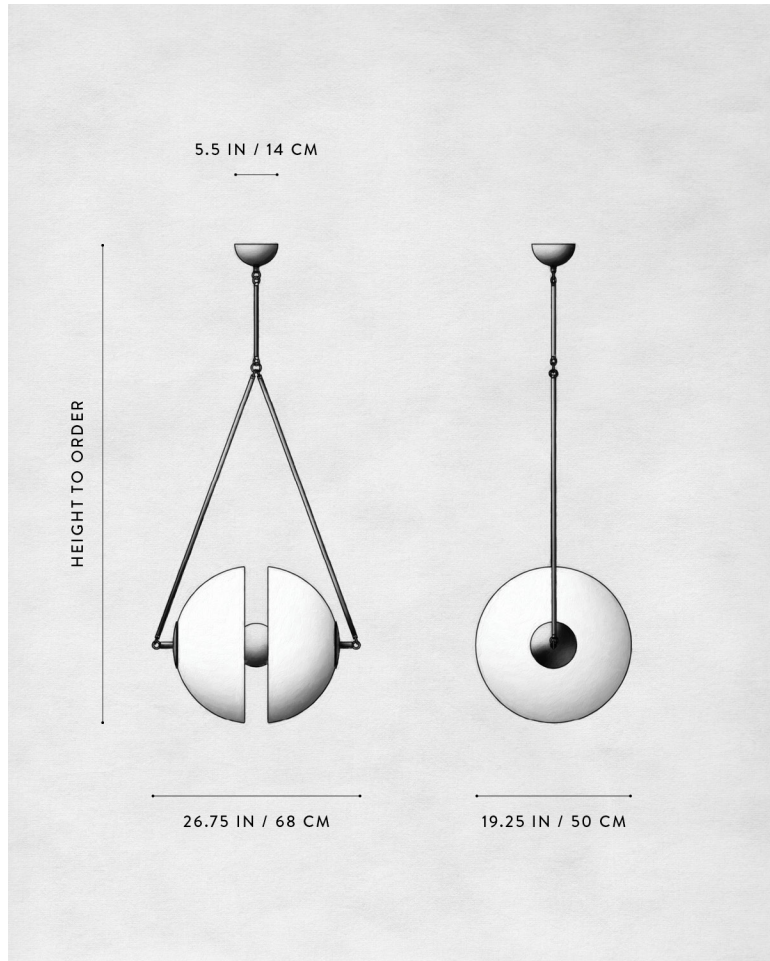

A P P A R A T U S

AGED BRASS

SYNAPSE

REFERENCE

NEURAL STRUCTURES
VOLUME, CONNECTION AND GRAVITY

COMPOSITION

BISECTED GLASS VOLUME
BRASS SPHERE IN TRANSIT BETWEEN
SAND-BLASTED HEMISPHERES

A P P A R A T U S

SYNAPSE : LARGE, TARNISHED SILVER

SYNAPSE : SMALL, AGED BRASS / BLACKENED BRASS

A P P A R A T U S

SYNAPSE : LARGE

DIMENSIONS	26.75 W, 19.25 D IN 68 W, 50 D CM HEIGHT TO ORDER
WEIGHT	APPROX. 30 LBS / 14 KG
PRICE	FROM \$13000
MINIMUM HEIGHT	38 IN ONLY OVERALL FIXTURE HEIGHT 52 IN AND ABOVE WILL INCLUDE A TOP STEM
INCLUDES ADD HEIGHT	60 IN \$10 / IN
VOLTAGE	120-240 UL / CE
LAMPING BULB INCLUDED	MAX 40W 12 X 3W DIMMABLE LED BULB 240 LUMENS EACH 2500K 120V : E12 GLOBE SM : MATTE WHITE 240V : E14 GLOBE SM : MATTE WHITE
BULB LIFE	30,000 HOURS
DEPOSIT BALANCE LEAD TIME	50% UPON ORDER DUE PRIOR TO SHIPPING PLEASE REFER TO WEBSITE

FINISHED AND ASSEMBLED BY HAND IN NY
DOMESTIC AND IMPORTED COMPONENTS

A P P A R A T U S

	SYNAPSE : SMALL
DIMENSIONS	20.25 W, 13.5 D IN 51 W, 34 D CM HEIGHT TO ORDER
WEIGHT	APPROX. 15 LBS / 7 KG
PRICE	FROM \$10000
MINIMUM HEIGHT	33 IN ONLY OVERALL FIXTURE HEIGHT 40 IN AND ABOVE WILL INCLUDE A TOP STEM
INCLUDES ADD HEIGHT	60 IN \$10 / IN
VOLTAGE	120-240 UL / CE
LAMPING BULB INCLUDED	MAX 40W 8 X 3W DIMMABLE LED BULB 240 LUMENS EACH 2500K 120V : E12 GLOBE SM : MATTE WHITE 240V : E14 GLOBE SM : MATTE WHITE
BULB LIFE	30,000 HOURS
DEPOSIT BALANCE LEAD TIME	50% UPON ORDER DUE PRIOR TO SHIPPING PLEASE REFER TO WEBSITE
	FINISHED AND ASSEMBLED BY HAND IN NY DOMESTIC AND IMPORTED COMPONENTS