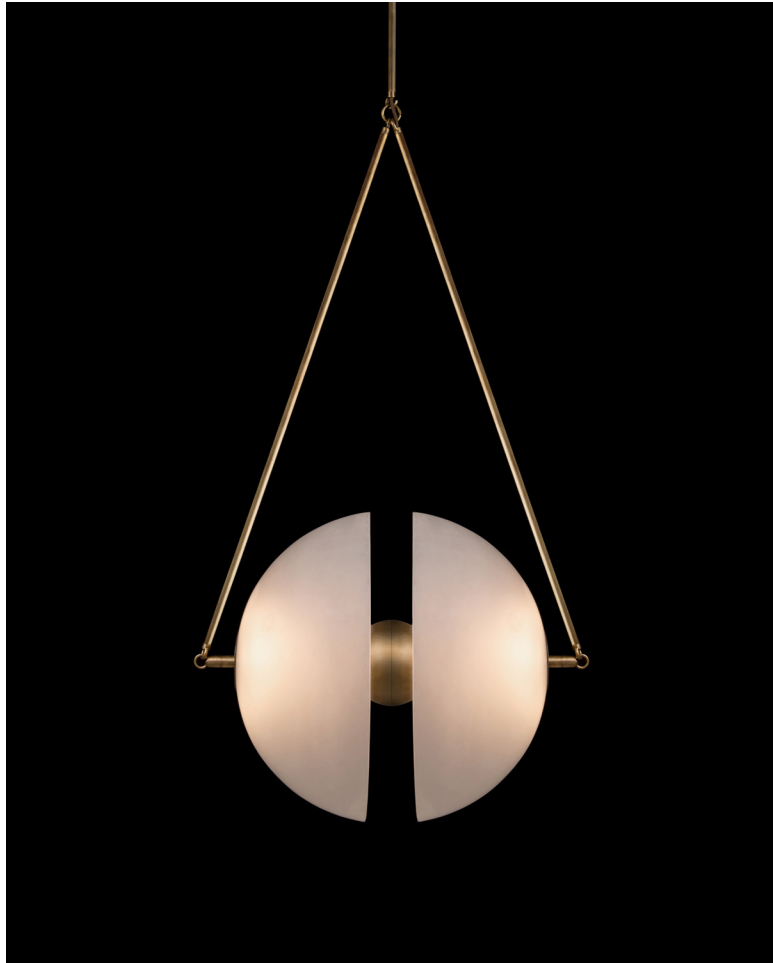

A P P A R A T U S

AGED BRASS

SYNAPSE

REFERENCE

NEURAL STRUCTURES
VOLUME, CONNECTION AND GRAVITY

COMPOSITION

BISECTED GLASS VOLUME
BRASS SPHERE IN TRANSIT BETWEEN
SAND-BLASTED HEMISPHERES

A P P A R A T U S

SYNAPSE : LARGE, TARNISHED SILVER

SYNAPSE : SMALL, AGED BRASS / BLACKENED BRASS

A P P A R A T U S

SYNAPSE : LARGE

DIMENSIONS	26.75 W, 19.25 D IN 68 W, 50 D CM HEIGHT TO ORDER
WEIGHT	APPROX. 30 LBS / 14 KG
PRICE	FROM \$13000
MINIMUM HEIGHT	38 IN ONLY OVERALL FIXTURE HEIGHT 52 IN AND ABOVE WILL INCLUDE A TOP STEM
INCLUDES ADD HEIGHT	60 IN \$10 / IN
VOLTAGE	120-240 UL / CE
LAMPING BULB INCLUDED	MAX 40W 12 X 3W DIMMABLE LED BULB 240 LUMENS EACH 2500K 120V : E12 GLOBE SM : MATTE WHITE 240V : E14 GLOBE SM : MATTE WHITE
BULB LIFE	30,000 HOURS
DEPOSIT BALANCE LEAD TIME	50% UPON ORDER DUE PRIOR TO SHIPPING PLEASE REFER TO WEBSITE

FINISHED AND ASSEMBLED BY HAND IN NY
DOMESTIC AND IMPORTED COMPONENTS

A P P A R A T U S

	SYNAPSE : SMALL
DIMENSIONS	20.25 W, 13.5 D IN 51 W, 34 D CM HEIGHT TO ORDER
WEIGHT	APPROX. 15 LBS / 7 KG
PRICE	FROM \$10000
MINIMUM HEIGHT	33 IN ONLY OVERALL FIXTURE HEIGHT 40 IN AND ABOVE WILL INCLUDE A TOP STEM
INCLUDES ADD HEIGHT	60 IN \$10 / IN
VOLTAGE	120-240 UL / CE
LAMPING BULB INCLUDED	MAX 40W 8 X 3W DIMMABLE LED BULB 240 LUMENS EACH 2500K 120V : E12 GLOBE SM : MATTE WHITE 240V : E14 GLOBE SM : MATTE WHITE
BULB LIFE	30,000 HOURS
DEPOSIT BALANCE LEAD TIME	50% UPON ORDER DUE PRIOR TO SHIPPING PLEASE REFER TO WEBSITE
	FINISHED AND ASSEMBLED BY HAND IN NY DOMESTIC AND IMPORTED COMPONENTS