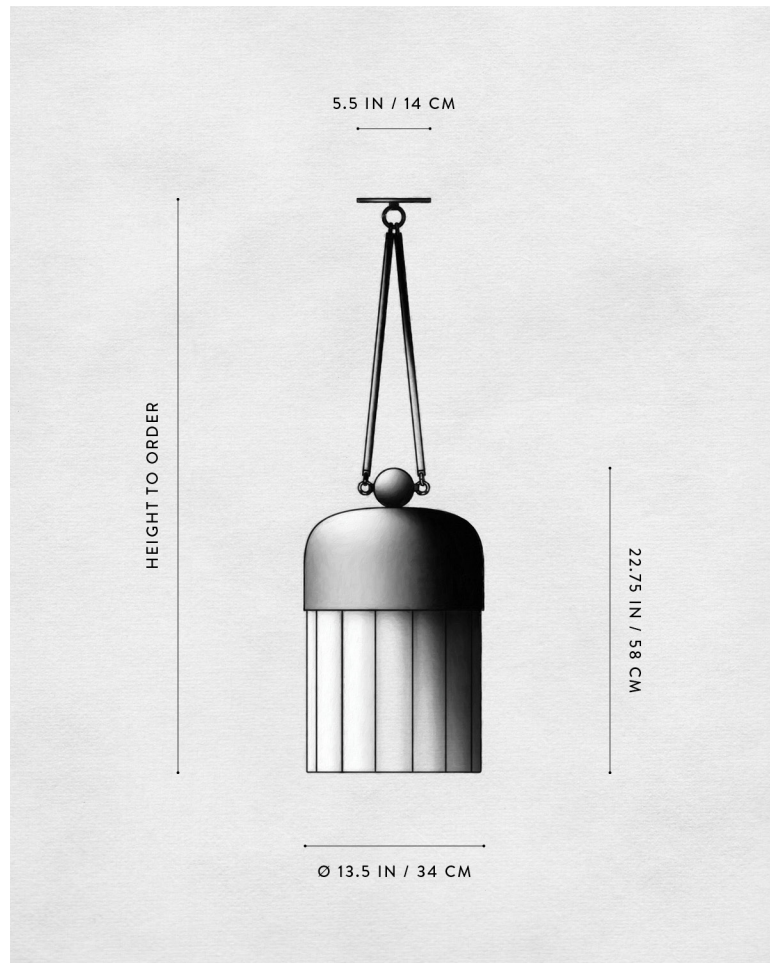

A P P A R A T U S

BLACKENED BRASS

TASSEL : 19

REFERENCE	PASSEMENERIE HISTORICAL REINTERPRETATION YVES SAINT LAURENT
COMPOSITION	MOLD-BLOWN GLASS CYLINDERS BRASS DOME AND ARMATURE

A P P A R A T U S

BLACKENED BRASS

BLACKENED BRASS

A P P A R A T U S

	TASSEL : 19
DIMENSIONS	Ø 13.5 IN Ø 34 CM HEIGHT TO ORDER
WEIGHT	APPROX. 60 LBS / 27 KG
PRICE	FROM \$16000
MINIMUM HEIGHT	32 IN
INCLUDES	60 IN
ADD HEIGHT	\$20 / IN
VOLTAGE	120-240 UL / CE
LAMPING	18W DIMMABLE LED 1750 LUMENS 2700K
DRIVER LIFE	50,000 HOURS
DEPOSIT	50% UPON ORDER
BALANCE	DUE PRIOR TO SHIPPING
LEAD TIME	PLEASE REFER TO WEBSITE