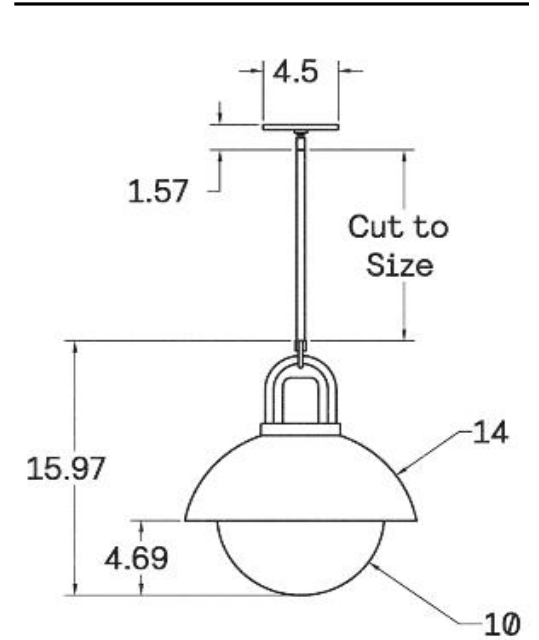

CERTIFICATIONS

CE, Damp Locations, UL and cUL Certified

DIMENSIONAL DRAWING