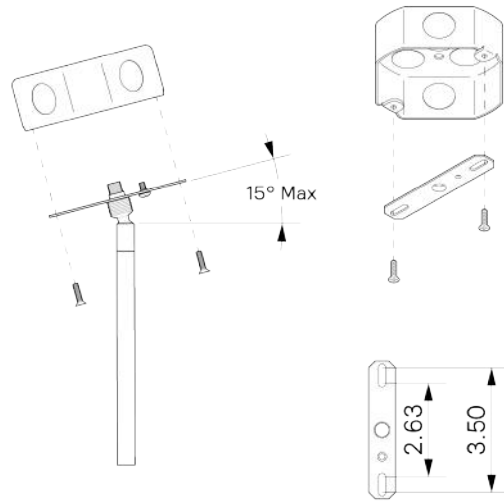

Arc Dome 14"

ALLIED MAKER

CEI-014

Arc Dome 14"

CEI-014

DESCRIPTION

The carefully shaped arc of the bent brass, hand-turned Black Walnut top, and hand-blown glass globe serve both an aesthetic and functional purpose. This hand-spun 14" dome is meticulously brushed and waxed to a matte satin finish. The pendant is finished with a hand-blown glass diffuser. Height is cut to order. Handcrafted in USA

MOUNTING HARDWARE DIAGRAM

MOUNTING

Universal

WEIGHT

12 lb

LAMPING

E26 or E27 Screw Base. Type A Lamps

BULB INCLUDED (120V USA)