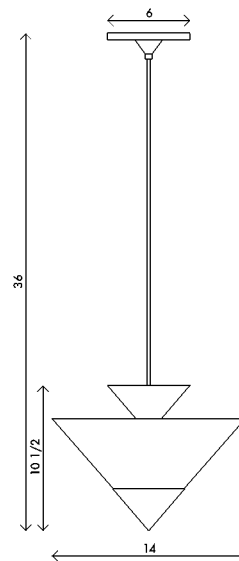

<b>Materials</b>	Brass with handblown sandblasted glass
<b>Dimensions</b>	14 in (35.5 cm) W x 14 in (35.5 cm) D x 36 in (91.5 cm) H
<b>Weight</b>	14 lbs (6.4 kg)
<b>Packing</b>	48 in (122 cm) W x 20 in (50.8 cm) D x 20 in (50.8 cm) H 18 lbs (8.1 kg)
<b>Canopy</b>	6 in (15.2 cm) DIA x 1/2 in (1.3 cm) D
<b>Drop height</b>	36 in (91.4 cm) H Custom upon request, not adjustable on site
<b>Lamping</b>	2 x E12 socket G16.5 LED bulb (provided) 4W 2700K 350 lm

### Finishes

- Canopy and Fame**
- Satin Brass
  - Matte Black

- Glass**
- Opal
  - Eel Green

<b>Bulb life</b>	15,000 hrs
<b>Dimming</b>	0-100%. Wattage +/- 10% Lumen Values +/- 5Lms CRI +/- 5% Fully tested with LUTRON® DVCL, DVEL
<b>Voltage</b>	120 V/240
<b>Certification</b>	UL, CE listed
	Handmade in Los Angeles Hardwired Assembly required