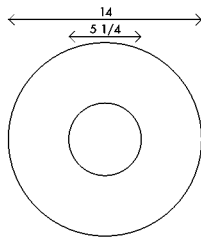

<b>Materials</b>	Brass with handblown sandblasted glass
<b>Dimensions</b>	14 in (35.5 cm) W x 14 in (35.5 cm) D x 36 in (91.5 cm) H
<b>Weight</b>	14 lbs (6.4 kg)
<b>Packing</b>	48 in (122 cm) W x 20 in (50.8 cm) D x 20 in (50.8 cm) H 18 lbs (8.1 kg)
<b>Canopy</b>	6 in (15.2 cm) DIA x 1/2 in (1.3 cm) D
<b>Drop height</b>	36 in (91.4 cm) H Custom upon request, not adjustable on site
<b>Lamping</b>	2 x E12 socket G16.5 LED bulb (provided) 4W 2700K 350 lm

### Finishes

- Canopy and Fame**
- Satin Brass
  - Matte Black

- Glass**
- Opal
  - Eel Green

<b>Bulb life</b>	15,000 hrs
<b>Dimming</b>	0-100%. Wattage +/- 10% Lumen Values +/- 5Lms CRI +/- 5% Fully tested with LUTRON® DVCL, DVEL
<b>Voltage</b>	120 V/240
<b>Certification</b>	UL, CE listed
	Handmade in Los Angeles Hardwired Assembly required