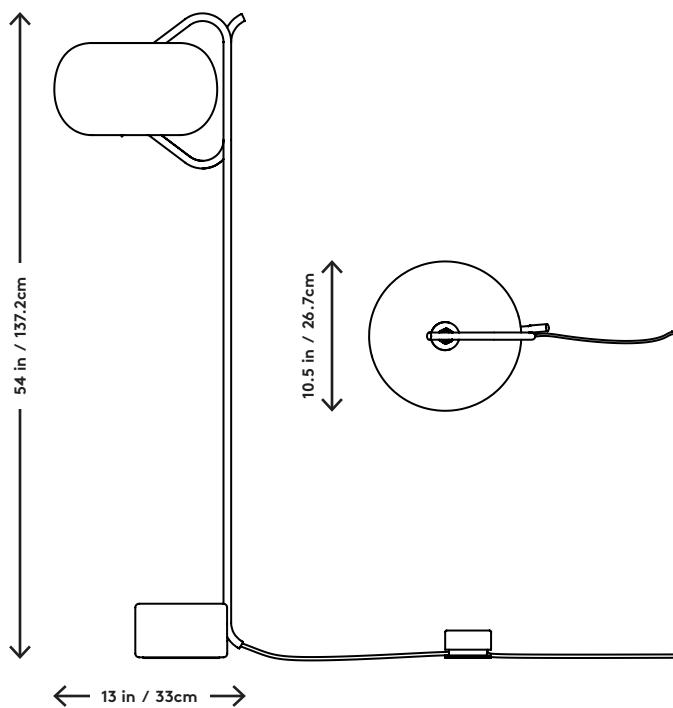

Balloon Floor Lamp

Jamie Wolfond, 2021

Product Type	Floor Lamp
Materials	Aluminum, Glass
Dimensions	L 13" x W 10.5" x H 54" L 33.0cm x W 26.7cm x H 137.2cm
Finishes	● White ● Black
Weight	14lbs 7kgs
Packaging	L 15" x W 12" x H 60" L 38.1cm x W 30.48cm x H 152.4cm
Package Weight	18lbs 9kgs
Lead Time	14 -16 weeks
Light Source	Line Voltage G9 LED 2700k 550lm 5W 120V / 220V input
Switch	Foot switch on cord