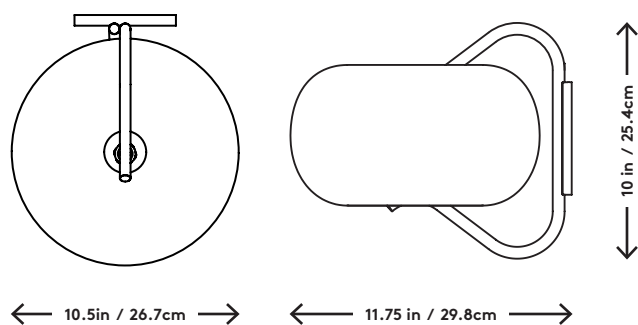

## Balloon Sconce

Jamie Wolfond, 2021

<b>Product Type</b>	Wall Sconce
<b>Materials</b>	Aluminum, Glass
<b>Dimensions</b>	L 11.75" x W 10.5" x H 10" L 29.8cm x W 26.7cm x H 25.4cm
<b>Finishes</b>	● White ● Black
<b>Weight</b>	5lbs 3kgs
<b>Packaging</b>	L 12" x W 12" x H 12" L 30.48cm x W 30.48cm x H 30.48cm
<b>Package Weight</b>	8lbs 4kgs
<b>Lead Time</b>	14 -16 weeks
<b>Light Source</b>	Line Voltage G9 LED 2700k 550lm 5W 120V / 220V input
<b>Dimming</b>	Triac, ELV