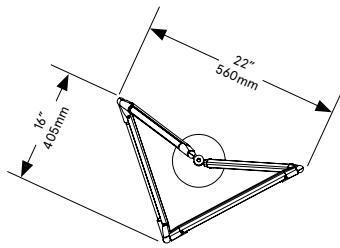

BEC BRITAIN

PLAN

Helix Floor

Lead Time

14 - 16 weeks

Dimensions

22 inch x 16 inch x 62 inch H
560 mm x 405 mm x 1575 mm H

Weight

28 lb / 12.6 kg

LED Illumination

24 VDC T5 LED tube
CRI 90

Color Temperature

2700 Kelvin

Wiring

Wired with one floor switch and one plug-in transformer (3" x 2" x 1.25").
Dimmer available at additional cost.