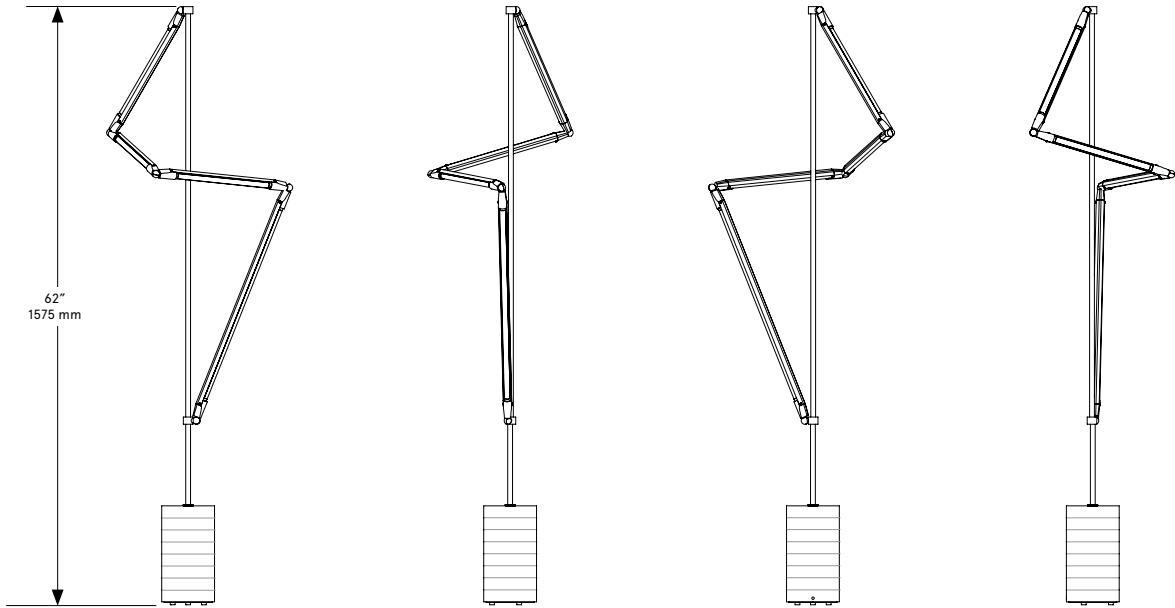

BEC BRITAIN

PLAN

Helix Floor

Lead Time

14 - 16 weeks

Dimensions

22 inch x 16 inch x 62 inch H
560 mm x 405 mm x 1575 mm H

Weight

28 lb / 12.6 kg

LED Illumination

24 VDC T5 LED tube
CRI 90

Color Temperature

2700 Kelvin

Wiring

Wired with one floor switch and one plug-in transformer (3" x 2" x 1.25").
Dimmer available at additional cost.

Electrical - Total

Wattage: 15 Watt
Lumens: 1200 Lumens

Input Voltage

110 - 240 VAC

Materials

Finished Brass

Standard Finishes

Brushed Brass
Oil-Rubbed Bronze
Satin Nickel
Nickel Brass Contrast