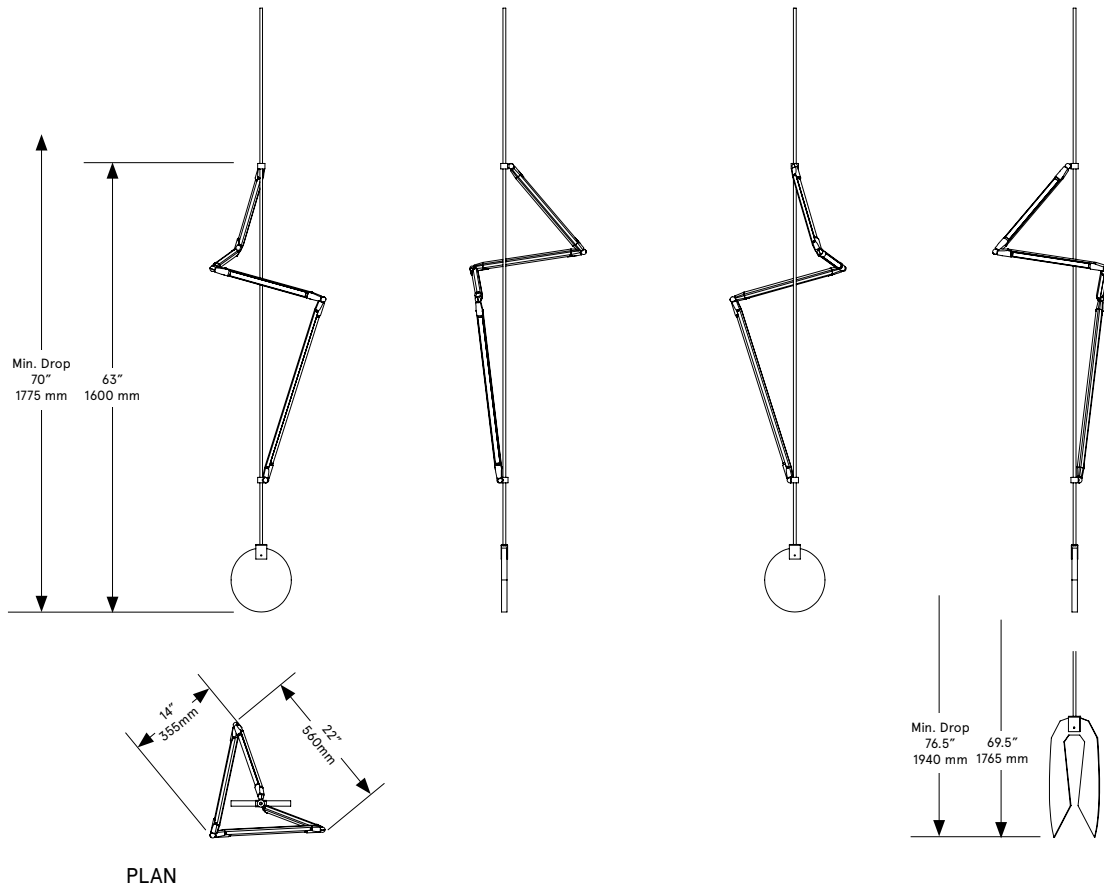

BEC BRITAIN

Helix Short

Lead Time

14 - 16 weeks

Dimensions

Ellipse:

22 inch x 14 inch x 63 inch H
560 mm x 355 mm x 1600 mm H

Cravat:

22 in x 14 in x 69.5 in H
560 mm x 355 mm x 1765 mm H

Weight

11 lb / 5 kg

LED Illumination

24 VDC T5 LED tube
CRI 90

Color Temperature

2700 Kelvin

Suspension

1/8 IP brass stem with matching metal finish up to 35 inch length included with fixture.

Length up to 95 inches available for additional cost.

Canopy

Local: 8 x 1.625 inch (203 x 41mm) round in matching metal finish

2700 Kelvin

Suspension

1/8 IP brass stem with matching metal finish up to 35 inch length included with fixture.

Length up to 95 inches available for additional cost.

Canopy

Local: 8 x 1.625 inch (203 x 41 mm) round in matching metal finish