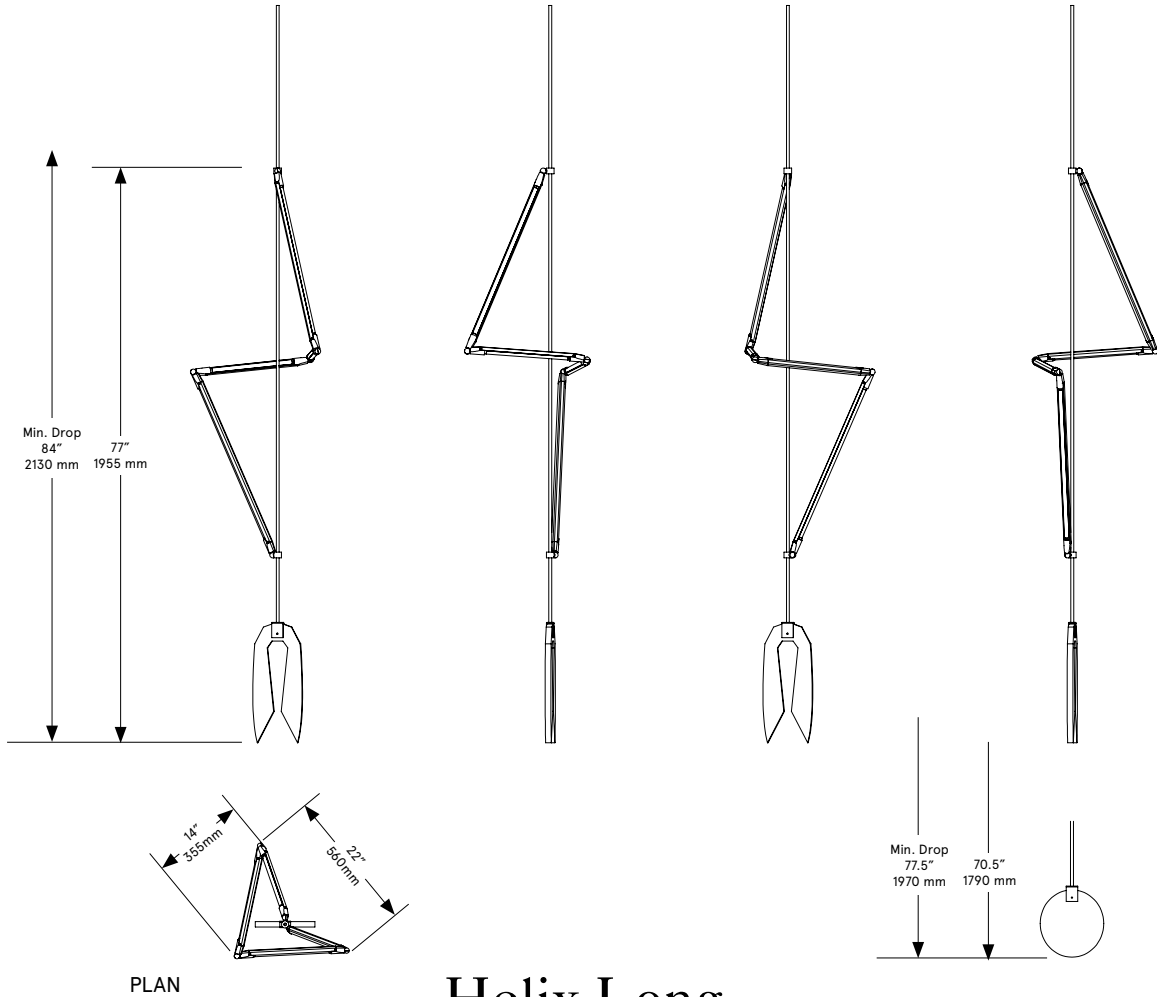

BEC BRITAIN

Helix Long

Lead Time

14 - 16 weeks

Dimensions

Ellipse:

22 inch x 14 inch x 70.5 inch H
560 mm x 355 mm x 1790 mm H

Cravat:

22 inch x 14 inch x 77 inch H
560 mm x 355 mm x 1955 mm H

Weight

11 lb / 5 kg

LED Illumination

24 VDC T5 LED tube
CRI 90

Color Temperature

2700 Kelvin

Suspension

1/8 IP brass stem with matching metal finish up to 35 inch length included with fixture.

Length up to 95 inches available for additional cost.

Canopy

Local: 8 x 1.625 inch (203 x 41 mm) round in matching metal finish

Long and Short pair: 12.25 x 1.75 inch (311 x 44 mm). Remote: upon request

Electrical - Total

Wattage: 18 Watt
Lumens: 1440 Lumens

Input Voltage

110 - 240 VAC
277 VAC upon request

ETL listed to UL, CE, and CSA standards

Materials

Finished Brass

Standard Finishes

Brushed Brass
Oil-Rubbed Bronze
Satin Nickel
Nickel Brass Contrast

Special Order Finishes

Polished Brass
Medium Antique Brass
Polished Nickel
Dark Pewter
Polished Black Nickel
Polished Copper
Smoky Copper

Counterweight Finishes

White Marble
Absolute Black Granite
Black Marble (Ellipse only)