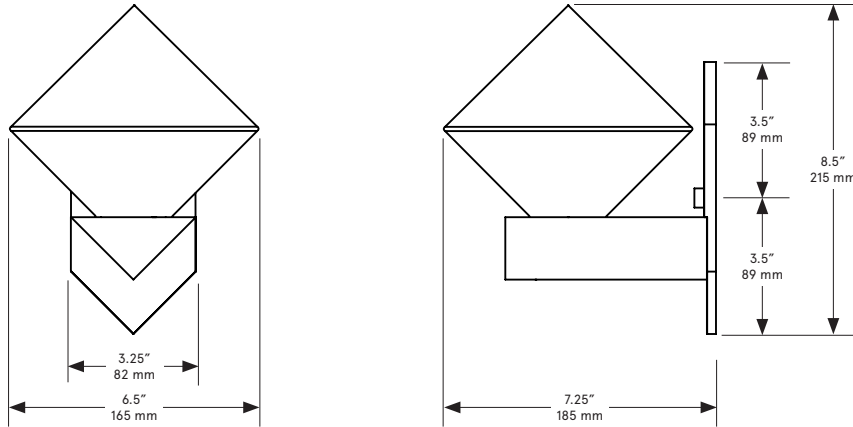

BEC BRITAIN

THEMIS Sconce 6

Lead Time

14 - 16 weeks

Dimensions

6.5in x 8.55in x 7.25in proj.
165 mm x 215 mm x 185 mm

Weight

4 lb/1.8 kg

LED Illumination

G9 LED bulb
ELV dimming
110-120 VAC
2.5 Watt
240 Lumens
2700 Kelvin
220-240
4 Watt
250 Lumens
3000 Kelvin

Installation

Backplate mounts directly to standard US single gang box

Wiring

Direct 120 / 240 VAC line voltage connection
Requires an Electronic Low-Voltage dimmer switch

Electrical - Total

110-120 VAC
Wattage: 2.5 Watt
Lumens: 240
220-240 VAC
Wattage: 4 Watt
Lumens: 250

ETL listed to UL, CE, and CSA standards

Materials

Finished Brass, Marble,
Glass globes

Standard Finishes

Brushed Brass
Oil-Rubbed Bronze
Satin Nickel
Nickel Brass Contrast

Special Order Finishes

Polished Brass
Medium Antique Brass
Polished Nickel
Dark Pewter
Polished Black Nickel
Polished Copper
Smoky Copper

Globe Colors

White, Ivory, Soft Pink, Grey.
Other colors upon request.

Bracket Finish

White Marble

triode