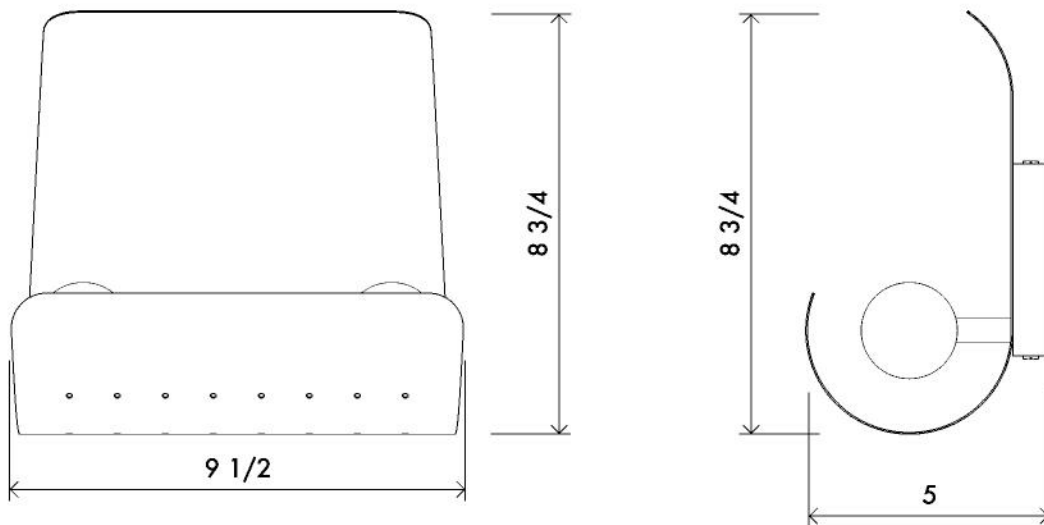

BINY sconce

triode

28 rue Jacob 75006 Paris
+33 (0)1 43 29 40 05

contact@triodedesign.com
www.triodedesign.com

01
FRONT
1" = 1/4"

02
SIDE
1" = 1/4"

Handmade in Los Angeles.
Hardwired.

FINISHES
Solid brass.

DIMENSIONS
Width 9 1/2" | 24 cm |
Depth 5" | 12.7 cm |
Height 8 3/4" | 22.2 cm |

LAMPING
2 X 40 W candelabra socket
120 V / 240 V
UL, CE listed