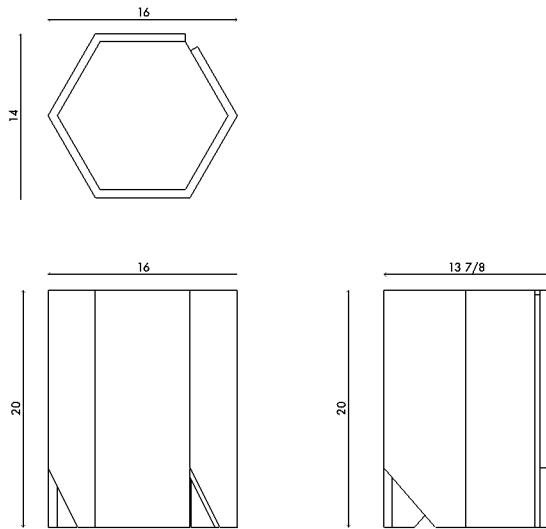

triode

28 rue Jacob 75006 Paris contact@triodedesign.com
+33 (0)143 29 40 05 www.triodedesign.com