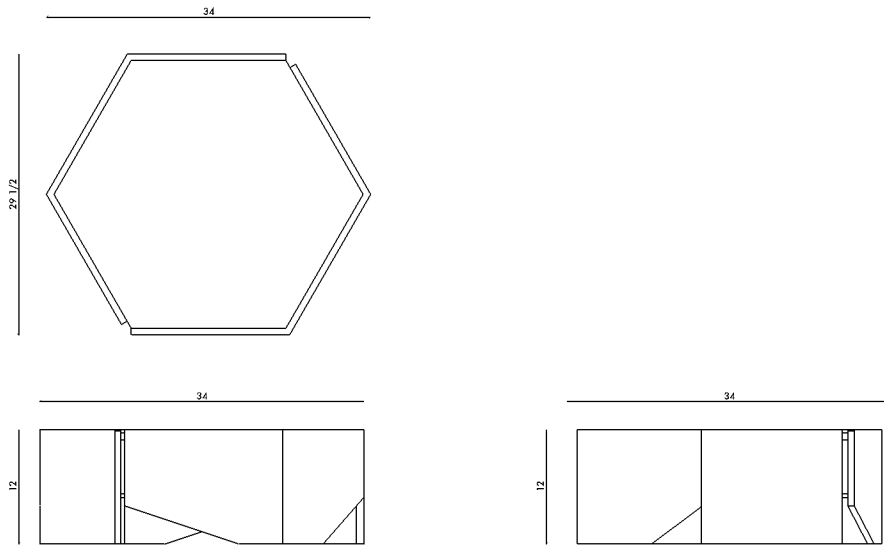

triode

28 rue Jacob 75006 Paris contact@triodedesign.com
+33 (0)1 43 29 40 05 www.triodedesign.com