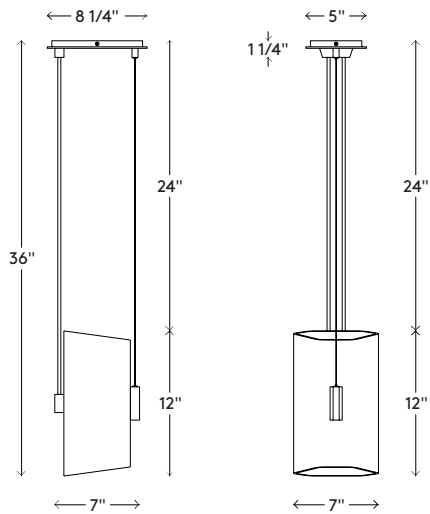

Materials	Backplate and hardware in brass Shade in sandblasted opal white glass
Dimensions	8¼ in (21.6 cm) W x 7 in (17.8 cm) D x 36 in (91.4 cm) H
Weight	15 lbs (6.8 kg)
Packing	24 in (61.0 cm) W x 12 in (30.5 cm) D x 12 in (30.5 cm) H 24 in (61.0 cm) W x 4 in (10.2 cm) D x 4 in (10.2 cm) H Boxed
Canopy	8¼ in (21.6 cm) W x 5 in (12.7 cm) D x 1¼ in (3.8 cm) H J-box location at center
Drop height	36 in (92 cm) H Custom upon request, not adjustable on site
Lamping	2 x E12 socket G16.5 LED bulbs (not provided) 4W 2700K 350 lm

Finishes	● Matte Black
	● Satin Brass

Bulb life	15,000 hrs
Dimming	10-100%. Wattage +/- 10% Lumen Values +/- 5Lms CRI +/- 5% Fully tested with LUTRON® DVCL, DVEL
Voltage	120 V/240
Certification	UL, CE listed
	Handmade in Los Angeles Hardwired