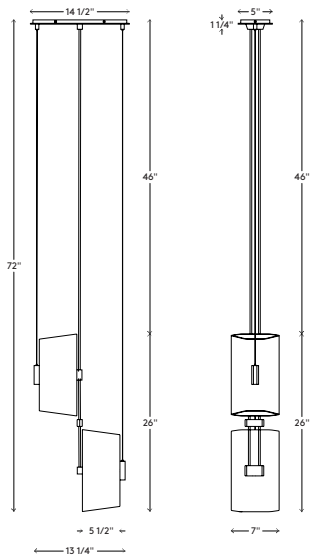

Materials Backplate and hardware in brass
Shade in sandblasted opal white glass

Dimensions 14½ in (36.8 cm) W x 13¼ in (33.7 cm) D x 72 in (91.4 cm) H

Weight 25 lbs (11.3 kg)

Packing (2x) 24 in (61.0 cm) W x 12 in (30.5 cm) D x 12 in (30.5 cm) H
(1x) 58 in (147.3 cm) W x 4 in (10.2 cm) D x 4 in (10.2 cm) H
Boxed

Canopy 14½ in (36.8 cm) W x 5 in (12.7 cm) D x 1¼ in (3.8 cm) H
J-box location at center

Drop height 72 in (91.4 cm) H
Custom upon request, not adjustable on site

Lamping 4 x E12 socket
G16.5 LED bulbs (not provided)
4W 2700K
350 lm

Finishes

- Matte Black
- Satin Brass

Bulb life 15,000 hrs

Dimming 10-100%. Wattage +/- 10%
Lumen Values +/- 5Lms
CRI +/- 5%
Fully tested with LUTRON® DVCL, DVEL

Voltage 120 V/240

Certification UL, CE listed

Handmade in Los Angeles
Hardwired