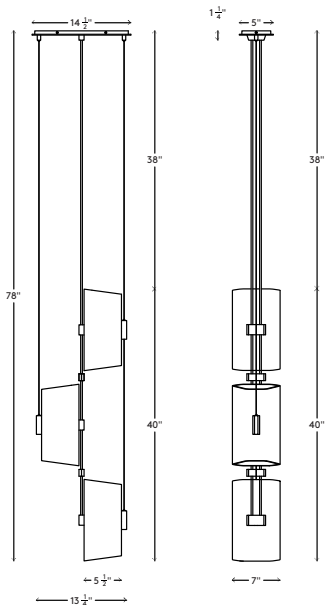

Materials	Backplate and hardware in brass Shade in sandblasted opal white glass
Dimensions	14½ in (36.8 cm) W x 13¼ in (33.7 cm) D x 78 in (198.1 cm) H
Weight	35 lbs (15.9 kg)
Packing	(3x) 24 in (61.0 cm) W x 12 in (30.5 cm) D x 12 in (30.5 cm) H (1x) 58 in (147.3 cm) W x 4 in (10.2 cm) D x 4 in (10.2 cm) H Boxed
Canopy	14½ in (36.8 cm) W x 5 in (12.7 cm) D x 1¼ in (3.8 cm) H J-box location at center
Drop height	38 in (96.5 cm) H Custom upon request, not adjustable on site
Lamping	6 x E12 socket G16.5 LED bulbs (not provided) 4W 2700K 350 lm

Finishes	● Matte Black
	● Satin Brass

Bulb life	15,000 hrs
Dimming	10-100%. Wattage +/- 10% Lumen Values +/- 5Lms CRI +/- 5% Fully tested with LUTRON® DVCL, DVEL
Voltage	120 V/240
Certification	UL, CE listed
	Handmade in Los Angeles Hardwired