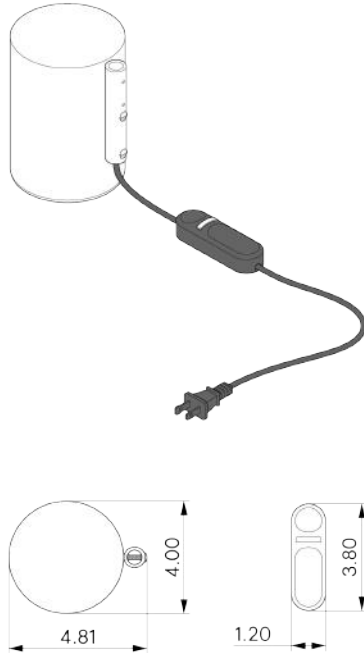

Contour Table Lamp

TAB-003

MATERIALS

Brass, Glass

METAL FINISHES

Available in All Standard Metal Finishes

GLASS FINISHES

Matte White, Opal

MOUNTING HARDWARE DIAGRAM

LAMPING

G8 Bi-Pin Base. Type T Lamps