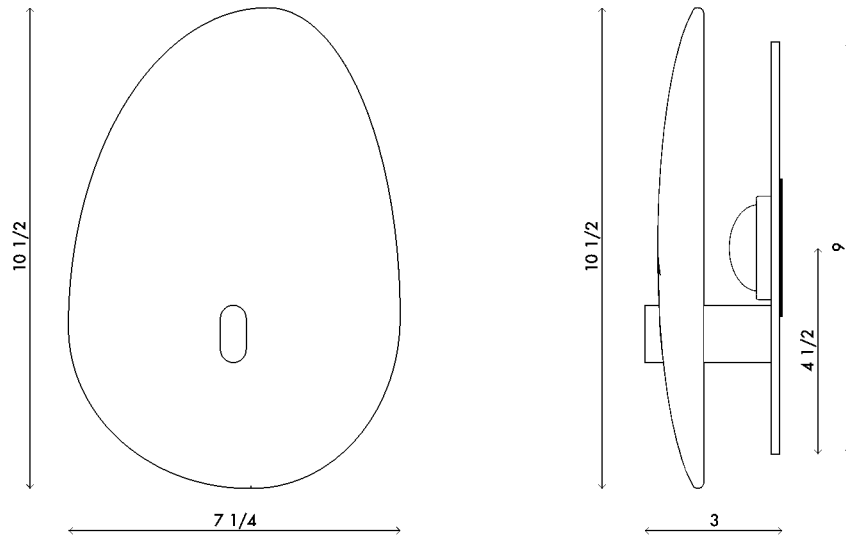

Materials	Brass with cast glass
Dimensions	7 1/4 in (18.5 cm) W x 3 1/2 in (9 cm) D x 10 1/2 in (27 cm) H
Weight	8 lbs (3.6 kg)
Packing	18 in (45.7 cm) W x 12 in (30.5 cm) D x 10 in (25.4 cm) H 12 lbs (5.4 kg)
Backplate	5 3/4 in (14.5 cm) W x 3/16 in (0.5 cm) D x 9 in (23 cm) H
Lamping	1x LED disc (built-in) 4W 2700K 350 lm

Finishes	● Satin Brass
	● Matte Black

Bulb life	25,000 hrs
Dimming	10-100%. Wattage +/- 10% Lumen Values +/- 5Lms CRI +/- 5% Fully tested with LUTRON® DVCL, DVEL
Voltage	120 V/240
Certification	UL, CE listed
	Handmade in Los Angeles Hardwired