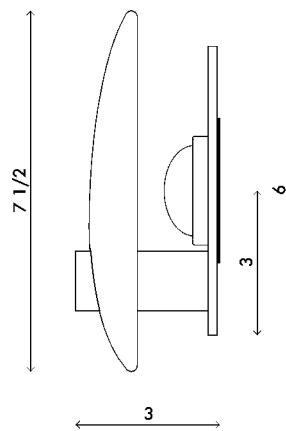

Materials	Brass with cast glass
Dimensions	6 in (15.5 cm) W x 3 1/2 in (9 cm) D x 7 1/2 in (19 cm) H
Weight	6 lbs (2.7 kg)
Packing	18 in (45.7 cm) W x 10 in (25.4 cm) D x 10 in (25.4 cm) H 12 lbs (5.4 kg)
Backplate	4 1/2 in (11.5 cm) W x 3/16 in (0.5 cm) D x 6 in (15.5 cm) H
Lamping	1x LED disc (built-in) 4W 2700K 350 lm

1. **Finishes**
2. Satin Brass
   - Matte Black

Bulb life	25,000 hrs
Dimming	10-100%. Wattage +/- 10% Lumen Values +/- 5Lms CRI +/- 5% Fully tested with LUTRON® DVCL, DVEL
Voltage	120 V/240
Certification	UL, CE listed
	Handmade in Los Angeles Hardwired