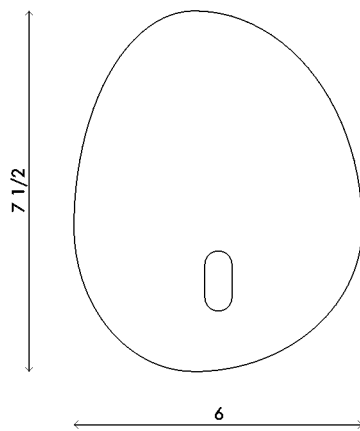

Materials	Brass with cast glass
Dimensions	6 in (15.5 cm) W x 3 1/2 in (9 cm) D x 7 1/2 in (19 cm) H
Weight	6 lbs (2.7 kg)
Packing	18 in (45.7 cm) W x 10 in (25.4 cm) D x 10 in (25.4 cm) H 12 lbs (5.4 kg)
Backplate	4 1/2 in (11.5 cm) W x 3/16 in (0.5 cm) D x 6 in (15.5 cm) H
Lamping	1x LED disc (built-in) 4W 2700K 350 lm

1. **Finishes**
2. Satin Brass
   - Matte Black

Bulb life	25,000 hrs
Dimming	10-100%. Wattage +/- 10% Lumen Values +/- 5Lms CRI +/- 5% Fully tested with LUTRON® DVCL, DVEL
Voltage	120 V/240
Certification	UL, CE listed
	Handmade in Los Angeles Hardwired