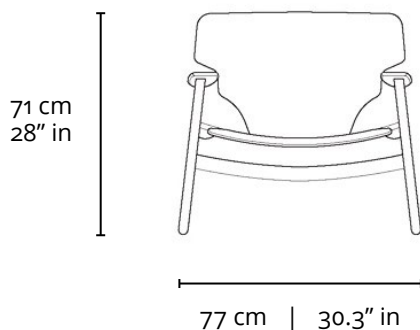

POLTRONA DIZ 2001

DESCRIÇÃO TÉCNICA

DIMENSÕES

- 77 x 88 x 71h (cm)

MATERIAIS E FABRICAÇÃO

- Estrutura em madeira maciça.
- Assento e encosto - compensado moldado, folheado em Carvalho ou Imbuia.
- Opção de assento e / ou encosto estofados ou de almofada sobreposta ao assento.

LinBrasil Licensed by Sergio Rodrigues © Todos os direitos reservados.

DIZ ARMCHAIR 2001

PRODUCT INFO

DIMENSIONS

- 77 x 88 x 71h (cm)
- 30.3" x 34.5" x 28"h (inches)*

PRODUCT DESCRIPTION

- Solid wood structure.
- Molded plywood seat and back with Oak or Imbuia veneer.
- Available in upholstered seat and / or back or with a loose cushion on seat.

* The inch measurements are approximate for better picturing the dimensions. Only the centimeters measurements are accurate.

INFO

"This Sergio Rodrigues furniture line is licensed to and commercialized exclusively by LinBrasil Ltda and is protected by patent laws and legal sanctions under both criminal and civil codes. Legal proceedings may be instituted against any parties breaching the rights of LinBrasil."