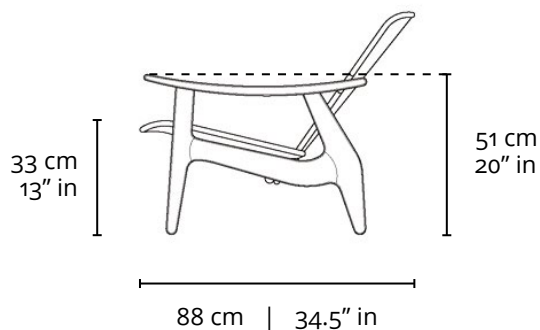

POLTRONA DIZ 2001

DESCRIÇÃO TÉCNICA

DIMENSÕES

- 77 x 88 x 71h (cm)

MATERIAIS E FABRICAÇÃO

- Estrutura em madeira maciça.
- Assento e encosto - compensado moldado, folheado em Carvalho ou Imbuia.
- Opção de assento e / ou encosto estofados ou de almofada sobreposta ao assento.

LinBrasil Licensed by Sergio Rodrigues © Todos os direitos reservados.

DIZ ARMCHAIR 2001

PRODUCT INFO

DIMENSIONS

- 77 x 88 x 71h (cm)
- 30.3" x 34.5" x 28"h (inches)*

PRODUCT DESCRIPTION

- Solid wood structure.
- Molded plywood seat and back with Oak or Imbuia veneer.
- Available in upholstered seat and / or back or with a loose cushion on seat.

* The inch measurements are approximate for better picturing the dimensions. Only the centimeters measurements are accurate.

INFO

"This Sergio Rodrigues furniture line is licensed to and commercialized exclusively by LinBrasil Ltda and is protected by patent laws and legal sanctions under both criminal and civil codes. Legal proceedings may be instituted against any parties breaching the rights of LinBrasil."