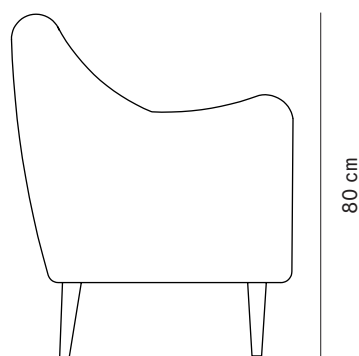

**HOUSE OF  
FINN JUHL**

**46 SOFA** 1946  
BY **FINN JUHL**

## 46 SOFA 1946

The 46 Sofa is a charming and cozy addition to any interior style - classic as well as modern. The sofa is masterfully build, consisting of a solid wooden frame with springs in the cushion and entirely handsewn upholstery.

### PRODUCT INFO

<b>CATEGORY</b>	Sofa
<b>DESIGN</b>	Finn Juhl
<b>YEAR</b>	1946, relaunched in 2008
<b>MATERIALS</b>	Legs: Walnut, oak or black stained Upholstery: Textile or leather
<b>DIMENSIONS</b>	Size: W 132 cm x D 75 cm x H 80 cm Seat height: 42 cm Weight: 42 kg Cbm: 0,99 m <sup>3</sup>  Fabric consumption: Frame: 4,00 m Seat: 1,10 m

132 cm

80 cm

75 cm

triode