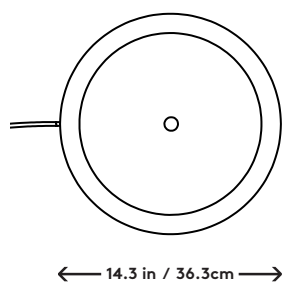

F/K/A

Jonah Takagi, 2013

<b>Product Type</b>	Table Lamp
<b>Materials</b>	Aluminum, Steel, Acrylic, Fabric Cord
<b>Dimensions</b>	Dia 14.3" x H 16.5" Dia 36.3cm x H 41.9cm
<b>Finishes</b>	<ul style="list-style-type: none"> <li>● Purple Red Shade</li> <li>● Light Grey Base</li> <li>● Ivory Cord</li> <li>● White Shade</li> <li>● Cream Base</li> <li>● Shrimp Cord</li> <li>● Mint Shade</li> <li>● Opal Green Base</li> <li>● Asphalt Grey</li> </ul>
<b>Weight</b>	8lbs 4kgs
<b>Shipping</b>	<b>Carton</b> L 17" x W 17" x H 17" L 43.2cm x W 43.2cm x H 43.2cm
<b>Shipping Weight</b>	10lbs 4.5kgs
<b>Lead Time</b>	4-6 weeks
<b>Light Source</b>	3 LED Bulbs 2700k 2400lm 27W 120V / 220V input
<b>Switch</b>	On/Off pull switch