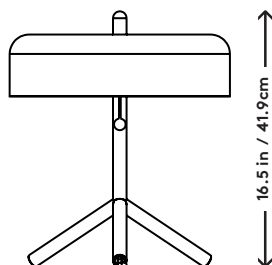

F/K/A

Jonah Takagi, 2013

<b>Product Type</b>	Table Lamp
<b>Materials</b>	Aluminum, Steel, Acrylic, Fabric Cord
<b>Dimensions</b>	Dia 14.3" x H 16.5" Dia 36.3cm x H 41.9cm
<b>Finishes</b>	<ul style="list-style-type: none"> <li>● Purple Red Shade</li> <li>● Light Grey Base</li> <li>● Ivory Cord</li> <li>● White Shade</li> <li>● Cream Base</li> <li>● Shrimp Cord</li> <li>● Mint Shade</li> <li>● Opal Green Base</li> <li>● Asphalt Grey</li> </ul>
<b>Weight</b>	8lbs 4kgs
<b>Shipping</b>	<b>Carton</b> L 17" x W 17" x H 17" L 43.2cm x W 43.2cm x H 43.2cm
<b>Shipping Weight</b>	10lbs 4.5kgs
<b>Lead Time</b>	4-6 weeks
<b>Light Source</b>	3 LED Bulbs 2700k 2400lm 27W 120V / 220V input
<b>Switch</b>	On/Off pull switch