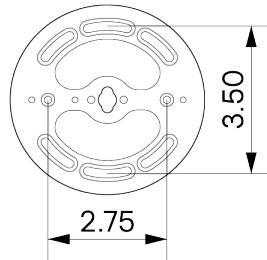

Groove Sconce

ALLIED MAKER

WAL-029

DESCRIPTION

Milled channels create a minimalist yet dramatic ambiance on a 2-1/2" square brass shade.

MATERIALS

Brass, Wood

METAL FINISHES

Available in All Standard Metal Finishes

WOOD FINISHES

Available in All Standard Wood Finishes

MOUNTING HARDWARE DIAGRAM

MOUNTING

Universal

WEIGHT

3.75 lb