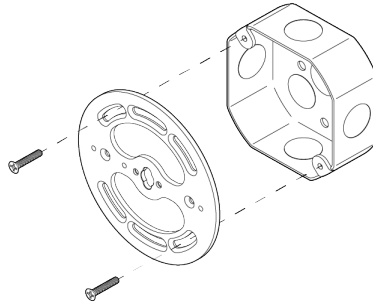

Groove Sconce

ALLIED MAKER

WAL-029

DESCRIPTION

Milled channels create a minimalist yet dramatic ambiance on a 2-1/2" square brass shade.

MATERIALS

Brass, Wood

METAL FINISHES

Available in All Standard Metal Finishes

WOOD FINISHES

Available in All Standard Wood Finishes

MOUNTING HARDWARE DIAGRAM

MOUNTING

Universal

WEIGHT

3.75 lb