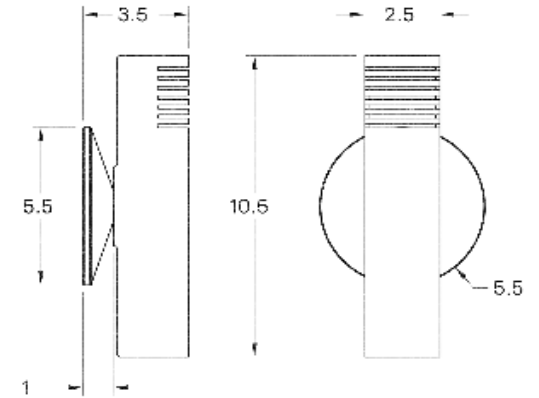

DIMENSIONAL DRAWING

CERTIFICATIONS

CE, Damp Locations, UL and cUL Certified