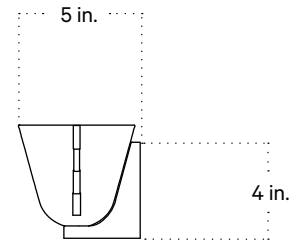

In Common With

Calla Sconce, Small
Technical Specifications

Calla Sconce, Small

Technical Specifications

Materials	Glass, brass
Product weight	5 lbs
Lead time	12 weeks
Bulbs included (1)	G9 / 120 V / 4.5 W / 450 lm 2700 K / dimmable
Dimmer	TRIAC
Max wattage	10 W
Certifications	UL listed, damp-rated

Notes

1. This fixture has handmade elements and may exhibit variability within the same piece. These variations are inherent in the production process and are not to be considered as defects. We do our best to maintain a consistent product while honoring handmade craftsmanship.
2. Dimensions may vary within one inch.
3. This fixture has a mud ring for a trimless installation over a standard junction box. Please note a professional drywall finisher will be required. See installation instructions for details.

Updated May 18, 2023

Front View

Side View

Top View

Isometric View

Calla Sconce, Small with Backplate

Technical Specifications

Materials	Glass, brass
Product weight	5 lbs
Lead time	12 weeks
Bulbs included (1)	G9 / 120 V / 4.5 W / 450 lm 2700 K / dimmable
Dimmer	TRIAC
Max wattage	10 W
Certifications	UL listed, damp-rated

Notes

1. This fixture has handmade elements and may exhibit variability within the same piece. These variations are inherent in the production process and are not to be considered as defects. We do our best to maintain a consistent product while honoring handmade craftsmanship.
2. Dimensions may vary within one inch.