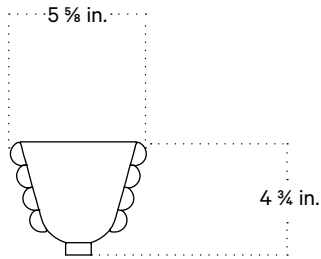

In Common With

Calla Sconce, Small
Technical Specifications

Calla Sconce, Small

Technical Specifications

Materials	Glass, brass
Product weight	5 lbs
Lead time	12 weeks
Bulbs included (1)	G9 / 120 V / 4.5 W / 450 lm 2700 K / dimmable
Dimmer	TRIAC
Max wattage	10 W
Certifications	UL listed, damp-rated

Updated May 18, 2023

Front View

Side View

Top View

Isometric View

Calla Sconce, Small with Backplate

Technical Specifications

Materials	Glass, brass
Product weight	5 lbs
Lead time	12 weeks
Bulbs included (1)	G9 / 120 V / 4.5 W / 450 lm 2700 K / dimmable
Dimmer	TRIAC
Max wattage	10 W
Certifications	UL listed, damp-rated

Notes

1. This fixture has handmade elements and may exhibit variability within the same piece. These variations are inherent in the production process and are not to be considered as defects. We do our best to maintain a consistent product while honoring handmade craftsmanship.
2. Dimensions may vary within one inch.