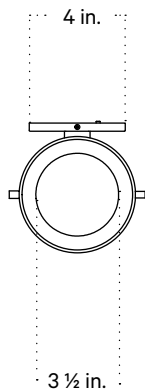

In Common With

Calla Sconce, Small
Technical Specifications

Calla Sconce, Small

Technical Specifications

Materials	Glass, brass
Product weight	5 lbs
Lead time	12 weeks
Bulbs included (1)	G9 / 120 V / 4.5 W / 450 lm 2700 K / dimmable
Dimmer	TRIAC
Max wattage	10 W
Certifications	UL listed, damp-rated

Updated May 18, 2023

Front View

Side View

Top View

Isometric View

Calla Sconce, Small with Backplate

Technical Specifications

Materials	Glass, brass
Product weight	5 lbs
Lead time	12 weeks
Bulbs included (1)	G9 / 120 V / 4.5 W / 450 lm 2700 K / dimmable
Dimmer	TRIAC
Max wattage	10 W
Certifications	UL listed, damp-rated

Notes

1. This fixture has handmade elements and may exhibit variability within the same piece. These variations are inherent in the production process and are not to be considered as defects. We do our best to maintain a consistent product while honoring handmade craftsmanship.
2. Dimensions may vary within one inch.

Updated May 18, 2023

Front View

Side View

Top View

Isometric View

Hand-blown Glass

Opaline
Opaline Embellishments

Opaline
Pistachio Embellishments