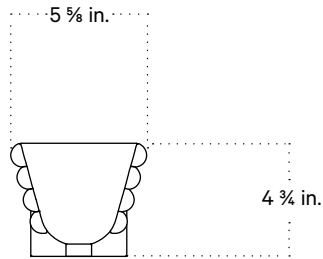

Front View

Side View