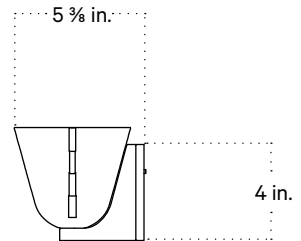

Front View

Side View

Top View

Isometric View