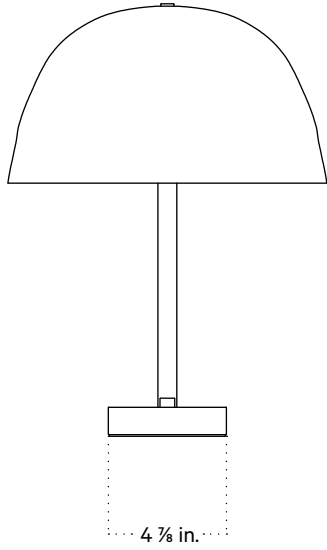

Front View

Top View

Side View

Isometric View