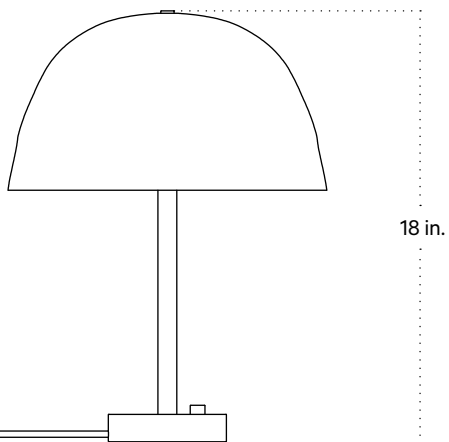

Front View

Top View

Side View

Isometric View