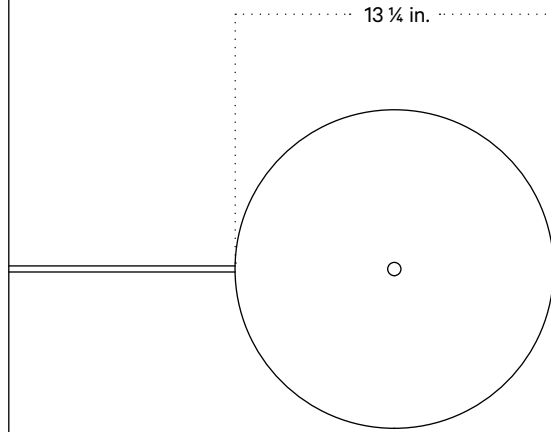

Front View

Top View

Side View

Isometric View