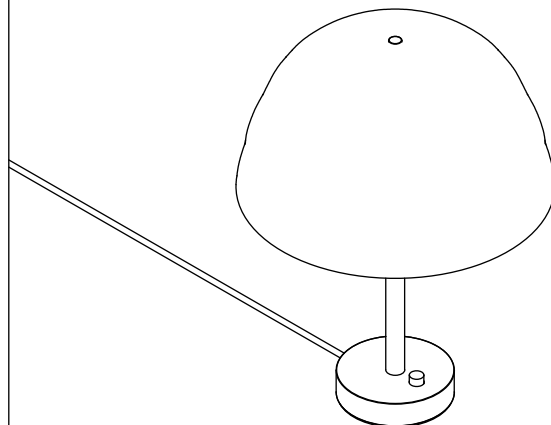

Isometric View