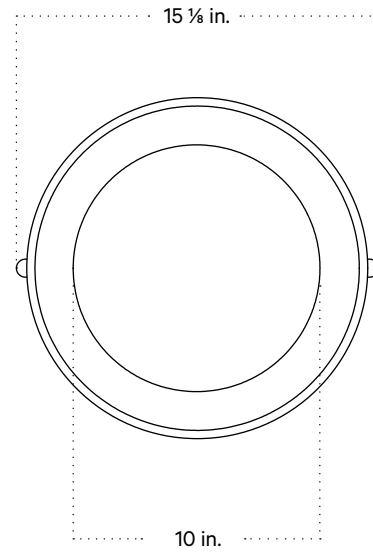

Bottom View