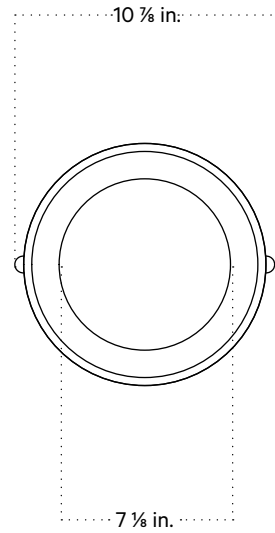

Notes

1. This fixture has handmade elements and may exhibit variability within the same piece. These variations are inherent in the production process and are not to be considered as defects. We do our best to maintain a consistent product while honoring handmade craftsmanship.
2. Dimensions may vary within one inch.
3. This fixture has a fixed brass rod that is not adjustable. Please specify the overall length (OAL) when placing your order. OAL is measured from the ceiling to the bottom of a fixture and includes the shades.
4. 3-foot OAL is included in the price of this fixture. Additional length is priced per inch.
5. The minimum OAL for this fixture is 18 inches, and the maximum with no seam is 82 inches. With an additional stem the maximum OAL is 154 inches with the seam at 80.5 inches.
6. This pendant can be customized for installation on a sloped ceiling. Please get in touch with us for more information.

Updated May 15, 2023

Front View

Bottom View

Isometric View

Gemma Pendant, Large

Technical Specifications

Materials	Glass, brass
Product weight	20 lbs
Lead time	12 weeks
Bulbs included (1)	E12 / 120 V / 9.5 W / 950 lm 2700 K / dimmable
Dimmer	TRIAC
Max wattage	10 W
Certifications	UL listed, damp-rated