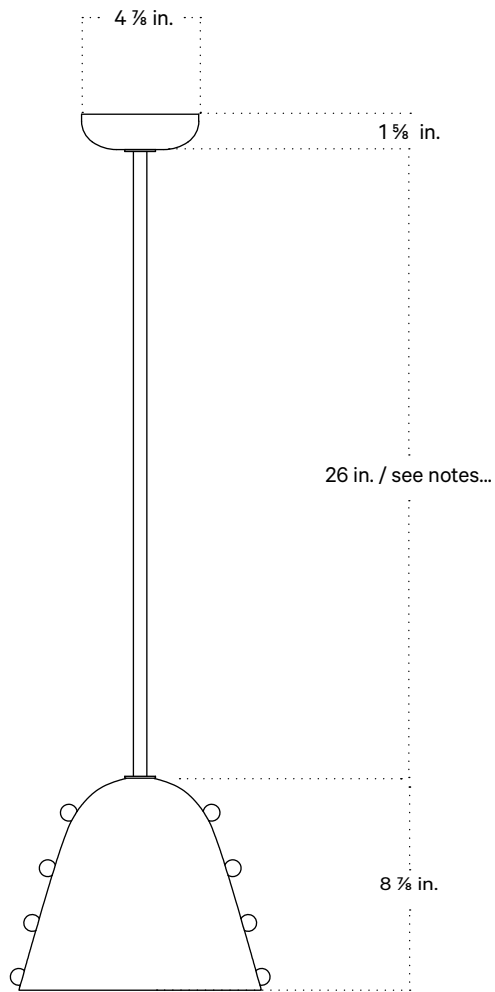

In Common With

Gemma Pendant
Technical Specifications

Gemma Pendant, Medium

Technical Specifications

Materials	Glass, brass
Product weight	11 lbs
Lead time	12 weeks
Bulbs included (1)	G9 / 120 V / 7.0 W / 700 lm 2700 K / dimmable
Dimmer	TRIAC
Max wattage	10 W
Certifications	UL listed, damp-rated

Notes

1. This fixture has handmade elements and may exhibit variability within the same piece. These variations are inherent in the production process and are not to be considered as defects. We do our best to maintain a consistent product while honoring handmade craftsmanship.
2. Dimensions may vary within one inch.
3. This fixture has a fixed brass rod that is not adjustable. Please specify the overall length (OAL) when placing your order. OAL is measured from the ceiling to the bottom of a fixture and includes the shades.
4. 3-foot OAL is included in the price of this fixture. Additional length is priced per inch.
5. The minimum OAL for this fixture is 18 inches, and the maximum with no seam is 82 inches. With an additional stem the maximum OAL is 154 inches with the seam at 80.5 inches.
6. This pendant can be customized for installation on a sloped ceiling. Please get in touch with us for more information.

Updated May 15, 2023

Front View

Bottom View

Isometric View

Gemma Pendant, Large

Technical Specifications

Materials	Glass, brass
Product weight	20 lbs
Lead time	12 weeks
Bulbs included (1)	E12 / 120 V / 9.5 W / 950 lm 2700 K / dimmable
Dimmer	TRIAC
Max wattage	10 W
Certifications	UL listed, damp-rated