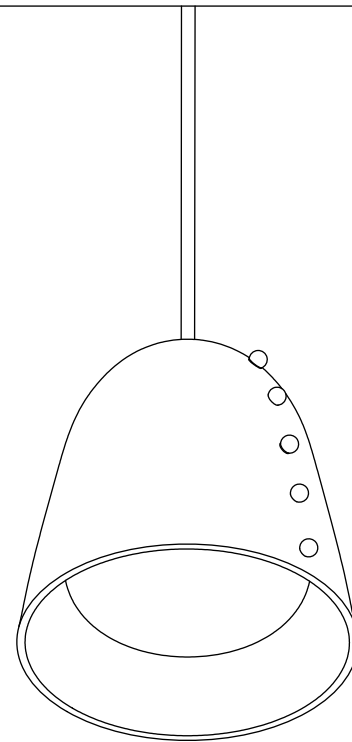

Notes

1. This fixture has handmade elements and may exhibit variability within the same piece. These variations are inherent in the production process and are not to be considered as defects. We do our best to maintain a consistent product while honoring handmade craftsmanship.
2. Dimensions may vary within one inch.
3. This fixture has a fixed brass rod that is not adjustable. Please specify the overall length (OAL) when placing your order. OAL is measured from the ceiling to the bottom of a fixture and includes the shades.
4. 3-foot OAL is included in the price of this fixture. Additional length is priced per inch.
5. The minimum OAL for this fixture is 18 inches, and the maximum with no seam is 82 inches. With an additional stem the maximum OAL is 154 inches with the seam at 80.5 inches.
6. This pendant can be customized for installation on a sloped ceiling. Please get in touch with us for more information.

Notes

1. This fixture has handmade elements and may exhibit variability within the same piece. These variations are inherent in the production process and are not to be considered as defects. We do our best to maintain a consistent product while honoring handmade craftsmanship.
2. Dimensions may vary within one inch.
3. This fixture has a fixed brass rod that is not adjustable. Please specify the overall length (OAL) when placing your order. OAL is measured from the ceiling to the bottom of a fixture and includes the shades.
4. 3-foot OAL is included in the price of this fixture. Additional length is priced per inch.
5. The minimum OAL for this fixture is 22 inches, and the maximum with no seam is 87.5 inches. With an additional stem the maximum OAL is 159.5 inches with the seam at 86 inches.
6. This pendant can be customized for installation on a sloped ceiling. Please get in touch with us for more information.

Updated May 15, 2023

Front View

Bottom View

Isometric View

Hand-blown Glass

Brass