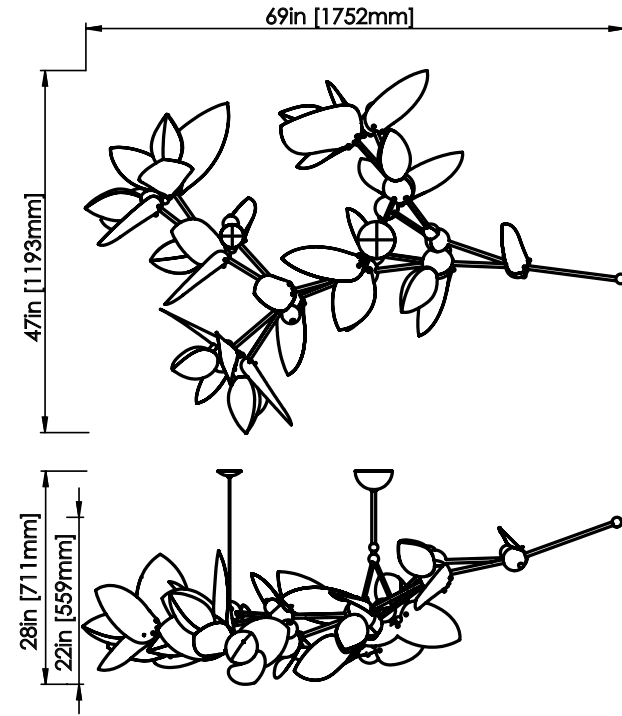

ROSIE LI

LAUREL BLOSSOM 09 CHANDELIER

DIMENSIONS

Length: 69 IN / 1752 MM
Width: 47 IN / 1193 MM
Height: 22 IN / 559 MM
Min. Drop: 28 IN / 711 MM
*SPECIFY DESIRED DROP

MATERIALS

Brass, milk glass, steel cable

FINISHES

Brushed & polished brass
Brushed & polished nickel
Oil-rubbed bronze

WEIGHT

34 LB / 15 KG

ILLUMINATION

120V / 240V
Accepts (9) E12 / E14 bulbs
3W LED bulbs provided,
2200K or 2500K color temp.
2160 / 2430 lumens delivered
Dimmable, Trailing Edge Lutron

SUSPENSION

5-IN canopy and stem, plus
second hanging point with 3-IN
canopy in matching finish

CERTIFICATION

UL Dry / CE

LEAD TIME

12-16 weeks