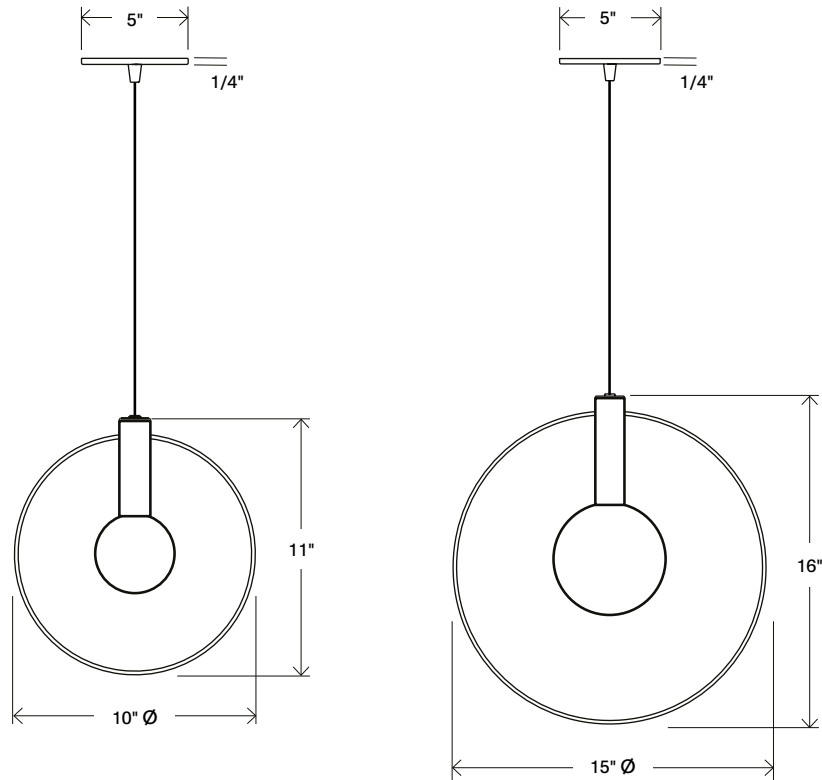

Aura Pendant

APPEARANCE

Materials	Copper, brass, wire, cord
Suspension	8' warm dark grey fabric, adjustable
Canopy	5" round brass
Finishes	See Material Options page
Style Options	10" ring / 15" ring
Customize	Finish, cord

TECHNICAL

Socket	E26/E27 base
Bulb	10": G25 or G95, 15": G40 or G125
Watt / Volt	Max 60W; line voltage to 300v
Compatibility	Most international
Certification	UL, cUL
Weight	1 lb.

Aura Pendant

REC. USE / SPACES