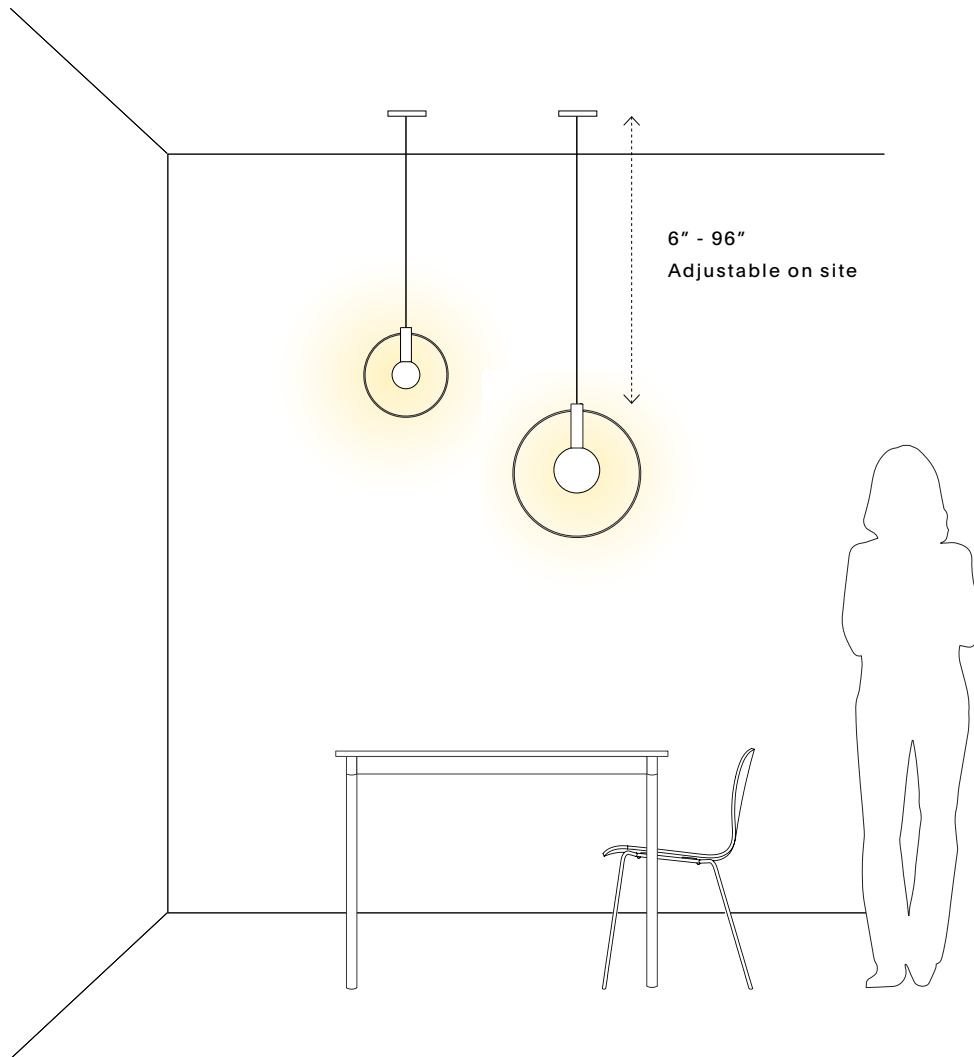

Aura Pendant

APPEARANCE

Materials	Copper, brass, wire, cord
Suspension	8' warm dark grey fabric, adjustable
Canopy	5" round brass
Finishes	See Material Options page
Style Options	10" ring / 15" ring
Customize	Finish, cord

TECHNICAL

Socket	E26/E27 base
Bulb	10": G25 or G95, 15": G40 or G125
Watt / Volt	Max 60W; line voltage to 300v
Compatibility	Most international
Certification	UL, cUL
Weight	1 lb.

Aura Pendant

REC. USE / SPACES

- Ambient/accent lighting
- Kitchen counters
- Bedside
- Dining
- Commercial dining
- Bathroom vanity

BULB

Sold Separately
10": G25/G95
15" G40/G125
E26/27 base
60w max

COLOR TEMP

2700K
recommended

LUMENS SCALE