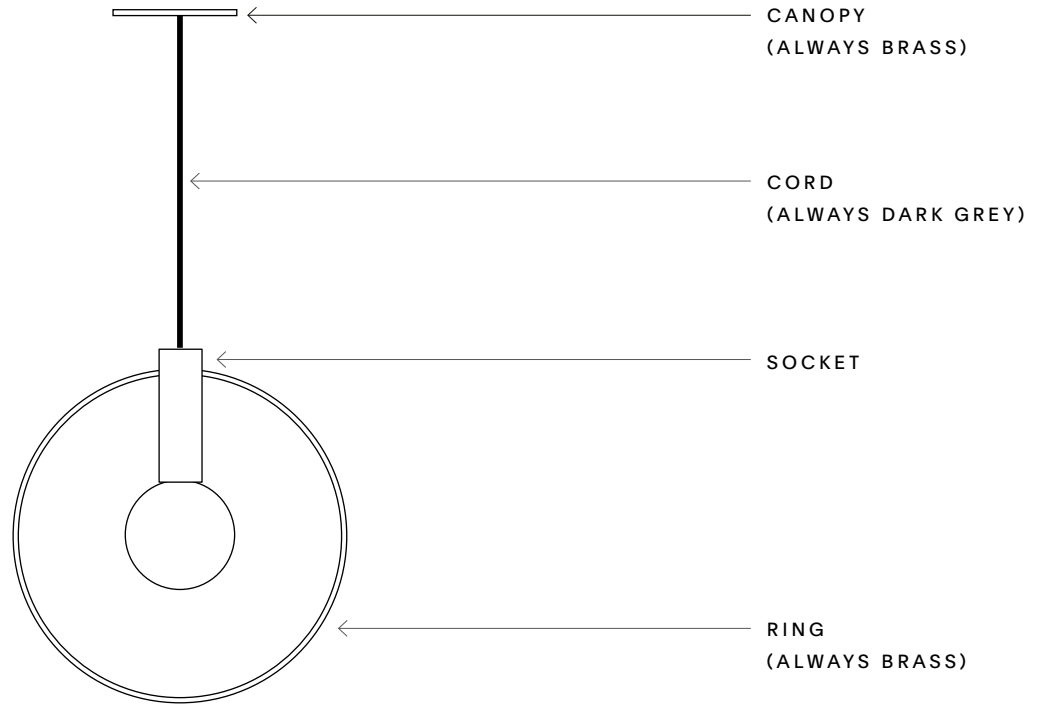

Aura Pendant

MATERIAL OPTIONS

*A vast array of custom materials and finishes are available for most products upon request.

SOCKET