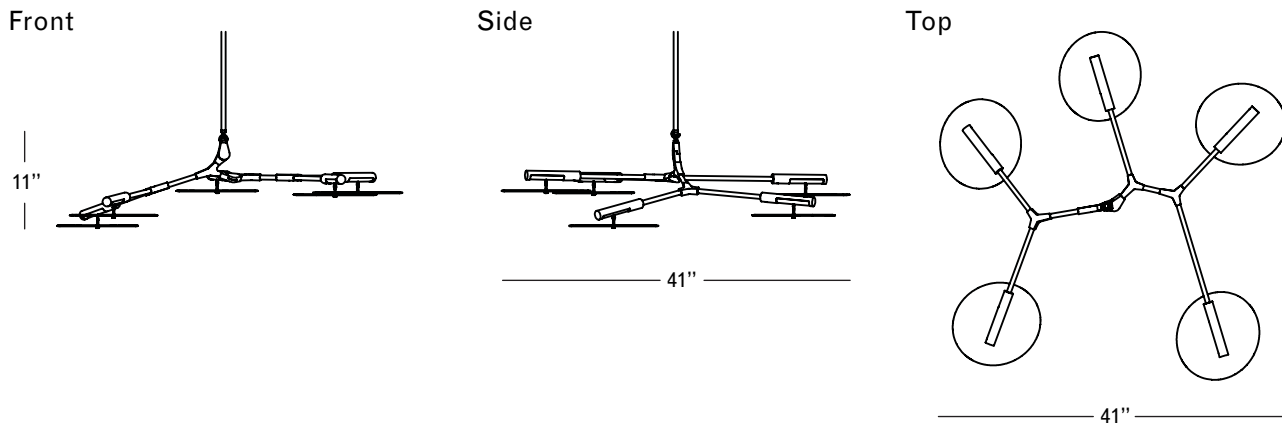

Finishes

16 weeks

16 weeks

16 weeks

16 weeks

Specifications

Height: 11in / 23cm
Depth: 41in / 104cm
Width: 41in / 104cm
Weight: 15lb / 7kg
Max Wattage: 10w
Minimum Drop: 14in / 36cm

Suspension: Ships with 36" or 72" stem cut to length on site
Canopy: Ø5 x 1.5" canopy with screw collar
Materials: Machined brass, unglazed porcelain
Bulbs: 24V|2|2700K Integrated LED, dimmable, transformer provided

UL, cUL (120V) Certified

Inspiration

The Branching collection is the union of two seemingly disparate aesthetics - the industrial and the organic. The precise machined components contrast with handmade porcelain discs, made by Nymphenburg Porcelain, a 400+ year-old family-owned company based in Germany.

28 rue Jacob 75006 Paris contact@triodedesign.com
+33 (0)1 43 29 40 05 www.triodedesign.com