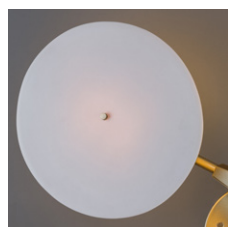

Brushed Brass  
Porcelain Disc

Finishes

Brushed Brass

16 weeks

Oil Rubbed Bronze

16 weeks

Satin Nickel

16 weeks

Vintage Brass

16 weeks

Porcelain Disc

Specifications

Height: 11in / 23cm  
 Depth: 41in / 104cm  
 Width: 41in / 104cm  
 Weight: 15lb / 7kg  
 Max Wattage: 10w  
 Minimum Drop: 14in / 36cm

Suspension: Ships with 36" or 72" stem cut to length on site  
 Canopy: Ø5 x 1.5" canopy with screw collar  
 Materials: Machined brass, unglazed porcelain  
 Bulbs: 24V|2|2700K Integrated LED, dimmable, transformer provided