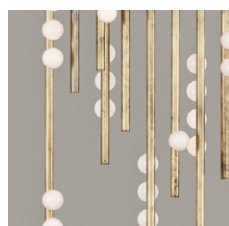

Mottled Brass
White Glass

Finishes

Mottled Brass

Tarnished Nickel

Oil Rubbed Bronze

Brushed Brass

White Glass

Specifications

Height: 40in / 102cm
 Depth: 7in / 18cm
 Width: 5in / 13cm
 Weight: 14lb / 6kg
 Max Wattage: 9w

Backplate: Ø 5" x 1.5" with fixed post
 Materials: Brass, glass
 Bulbs: 12V, G4, 1.2W Dimmable LED, 2700K, 110V or 220V transformer provided

UL, cUL (120V) Certified

Inspiration

Inspired by utilitarian rows of bare bulbs on New York City's subway and the work of Piet Mondrian; Lindsey challenged herself to be reductive in the number of unique elements in this collection. Using brass tubing and mold-blown mini glass globes, her goal was to find the wild spirit within a seemingly rigid form.