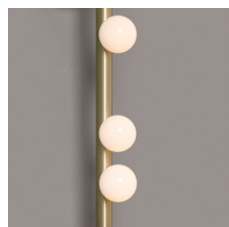

Mottled Brass
White Glass

Finishes

Mottled Brass

Tarnished Nickel

Oil Rubbed Bronze

Brushed Brass

White Glass

Specifications

Height: 40in / 102cm
 Depth: 7in / 18cm
 Width: 5in / 13cm
 Weight: 14lb / 6kg
 Max Wattage: 9w

Backplate: Ø 5" x 1.5" with fixed post
 Materials: Brass, glass
 Bulbs: 12V, G4, 1.2W Dimmable LED, 2700K, 110V or 220V transformer provided

UL, cUL (120V) Certified

Inspiration

Inspired by utilitarian rows of bare bulbs on New York City's subway and the work of Piet Mondrian; Lindsey challenged herself to be reductive in the number of unique elements in this collection. Using brass tubing and mold-blown mini glass globes, her goal was to find the wild spirit within a seemingly rigid form.