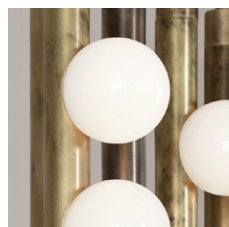

Mottled Brass
White Glass

Finishes

Mottled Brass

Tarnished Nickel

Oil Rubbed Bronze

Brushed Brass

White Glass

Specifications

Height: 40in / 102cm
 Depth: 7in / 18cm
 Width: 5in / 13cm
 Weight: 14lb / 6kg
 Max Wattage: 9w

Backplate: Ø 5" x 1.5" with fixed post
 Materials: Brass, glass
 Bulbs: 12V, G4, 1.2W Dimmable LED, 2700K, 110V or 220V transformer provided

UL, cUL (120V) Certified

Inspiration

Inspired by utilitarian rows of bare bulbs on New York City's subway and the work of Piet Mondrian; Lindsey challenged herself to be reductive in the number of unique elements in this collection. Using brass tubing and mold-blown mini glass globes, her goal was to find the wild spirit within a seemingly rigid form.