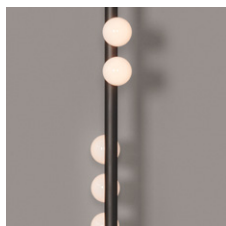

Mottled Brass
White Glass

Finishes

Mottled Brass

Tarnished Nickel

Oil Rubbed Bronze

Brushed Brass

White Glass

Specifications

Height: 40in / 102cm
 Depth: 7in / 18cm
 Width: 5in / 13cm
 Weight: 14lb / 6kg
 Max Wattage: 9w

Backplate: Ø 5" x 1.5" with fixed post
 Materials: Brass, glass
 Bulbs: 12V, G4, 1.2W Dimmable LED, 2700K, 110V or 220V transformer provided

UL, cUL (120V) Certified

Inspiration

Inspired by utilitarian rows of bare bulbs on New York City's subway and the work of Piet Mondrian; Lindsey challenged herself to be reductive in the number of unique elements in this collection. Using brass tubing and mold-blown mini glass globes, her goal was to find the wild spirit within a seemingly rigid form.