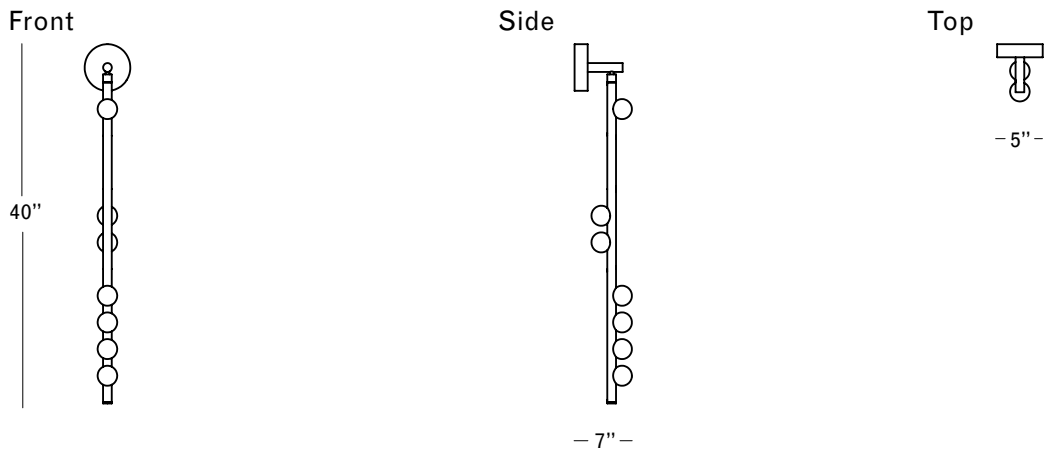

Mottled Brass
White Glass

Finishes

Mottled Brass

Tarnished Nickel

Oil Rubbed Bronze

Brushed Brass

White Glass

Specifications

Height: 40in / 102cm
 Depth: 7in / 18cm
 Width: 5in / 13cm
 Weight: 14lb / 6kg
 Max Wattage: 9w

Backplate: Ø 5" x 1.5" with fixed post
 Materials: Brass, glass
 Bulbs: 12V, G4, 1.2W Dimmable LED, 2700K, 110V or 220V transformer provided

UL, cUL (120V) Certified

Inspiration

Inspired by utilitarian rows of bare bulbs on New York City's subway and the work of Piet Mondrian; Lindsey challenged herself to be reductive in the number of unique elements in this collection. Using brass tubing and mold-blown mini glass globes, her goal was to find the wild spirit within a seemingly rigid form.