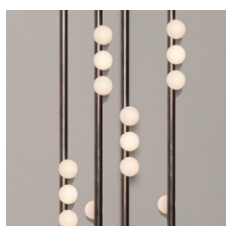

Mottled Brass
White Glass

Finishes

Mottled Brass

Tarnished Nickel

Oil Rubbed Bronze

Brushed Brass

White Glass

Specifications

Height: 40in / 102cm
 Depth: 7in / 18cm
 Width: 5in / 13cm
 Weight: 14lb / 6kg
 Max Wattage: 9w

Backplate: Ø 5" x 1.5" with fixed post
 Materials: Brass, glass
 Bulbs: 12V, G4, 1.2W Dimmable LED, 2700K, 110V or 220V transformer provided

UL, cUL (120V) Certified

Inspiration

Inspired by utilitarian rows of bare bulbs on New York City's subway and the work of Piet Mondrian; Lindsey challenged herself to be reductive in the number of unique elements in this collection. Using brass tubing and mold-blown mini glass globes, her goal was to find the wild spirit within a seemingly rigid form.