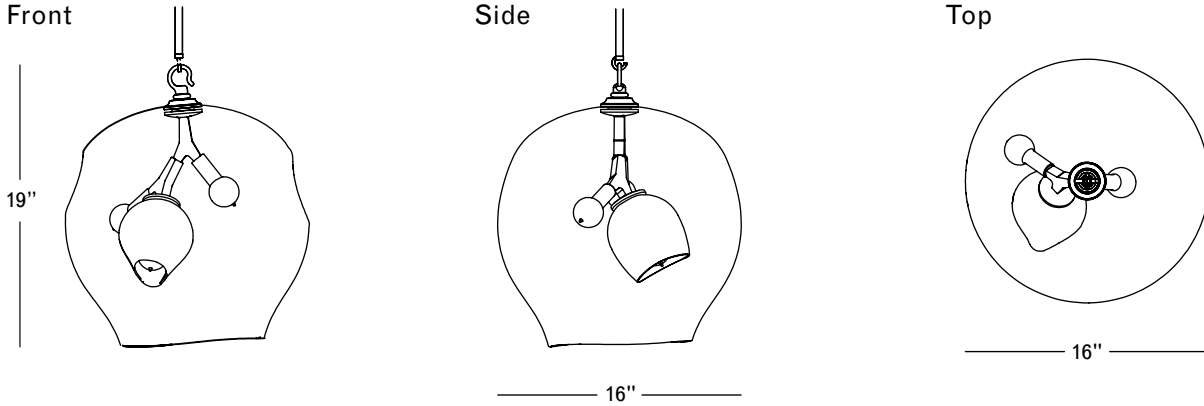

Brushed Brass  
Clear Globe, White With Gold Pod

Finishes

Brushed Brass

16 weeks

Oil Rubbed Bronze

16 weeks

Satin Nickel

16 weeks

Vintage Brass

16 weeks

Clear Globe  
White Pod

Grey Globe  
White Pod

Specifications

Height: 19in / 48cm  
 Depth: 16in / 41cm  
 Width: 16in / 41cm  
 Weight: 15lb / 7kg  
 Max Wattage: 120w  
 Minimum Drop: 23in / 58cm

Suspension: Ships with 36" or 72" stem cut to length on site  
 Canopy: Ø5" x .25" with screw collar  
 Materials: Machined brass, glass  
 Bulbs: E12|110V|3W|2500K LED Globe, Dimmable  
 E12|220V|3W|2500K LED Globe, Dimmable