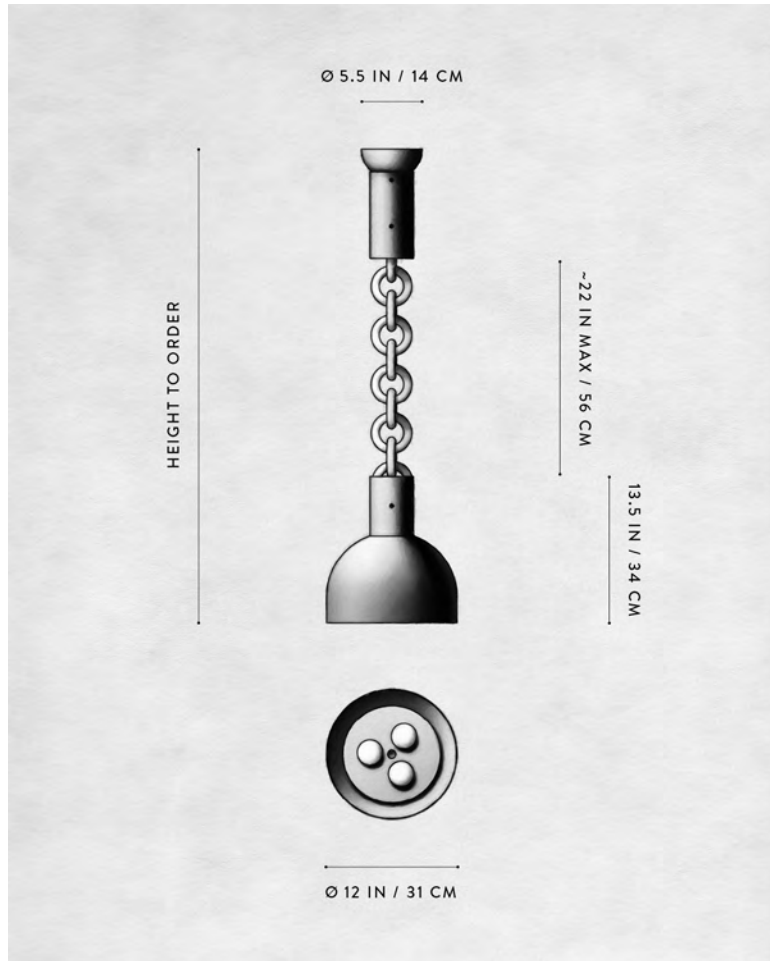

A P P A R A T U S

LINK : PENDANT MEDIUM

DIMENSIONS

Ø 12 IN
Ø 31 CM

WEIGHT

HEIGHT TO ORDER
APPROX. 20 LBS / 9 KG

MINIMUM HEIGHT

33 IN
CUSTOM OPTIONS AVAILABLE
FOR HEIGHT OVER 106 IN

INCLUDES
ADD HEIGHT

60 IN
$20 / IN

VOLTAGE

120-240
UL / CE APPROVED

LAMPING
BULB INCLUDED

MAX 60W
3 X 3W DIMMABLE LED BULBS
240 LUMENS EACH,
2500K COLOR TEMPERATURE
120V: E26 GLOBE M: MATTE WHITE
240V: E27 GLOBE M: MATTE WHITE
30,000 HOURS

BULB LIFE

DEPOSIT
BALANCE
LEAD TIME

50% UPON ORDER
DUE PRIOR TO SHIPPING
PLEASE REFER TO WEBSITE

CUSTOMIZATION AVAILABLE
FINISHED AND ASSEMBLED BY HAND IN NY
DOMESTIC AND IMPORTED COMPONENTS