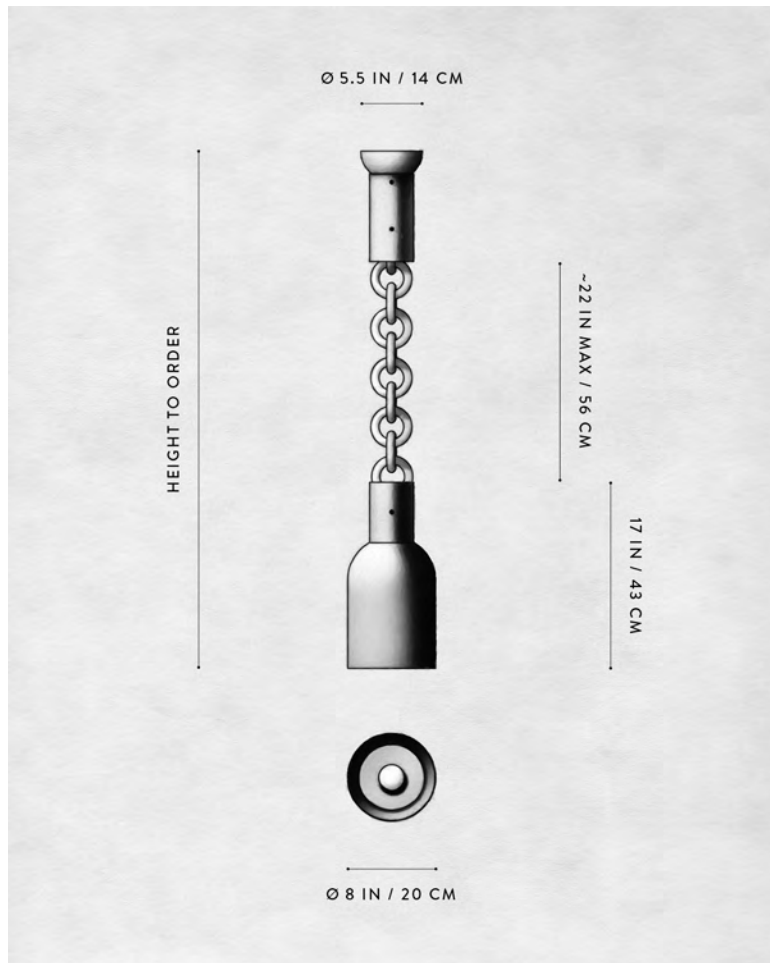

# A P P A R A T U S

LINK : PENDANT MEDIUM

DIMENSIONS

Ø 12 IN  
Ø 31 CM

WEIGHT

HEIGHT TO ORDER  
APPROX. 20 LBS / 9 KG

MINIMUM HEIGHT

33 IN  
CUSTOM OPTIONS AVAILABLE  
FOR HEIGHT OVER 106 IN

INCLUDES  
ADD HEIGHT

60 IN  
\$20 / IN

VOLTAGE

120-240  
UL / CE APPROVED

LAMPING  
BULB INCLUDED

MAX 60W  
3 X 3W DIMMABLE LED BULBS  
240 LUMENS EACH,  
2500K COLOR TEMPERATURE  
120V: E26 GLOBE M: MATTE WHITE  
240V: E27 GLOBE M: MATTE WHITE  
30,000 HOURS

BULB LIFE

DEPOSIT  
BALANCE  
LEAD TIME

50% UPON ORDER  
DUE PRIOR TO SHIPPING  
PLEASE REFER TO WEBSITE

CUSTOMIZATION AVAILABLE  
FINISHED AND ASSEMBLED BY HAND IN NY  
DOMESTIC AND IMPORTED COMPONENTS

# A P P A R A T U S

LINK : PENDANT SMALL

DIMENSIONS

Ø 8 IN  
Ø 20 CM

WEIGHT

HEIGHT TO ORDER  
APPROX. 15 LBS / 7 KG

MINIMUM HEIGHT

33 IN  
CUSTOM OPTIONS AVAILABLE  
FOR HEIGHT OVER 106 IN