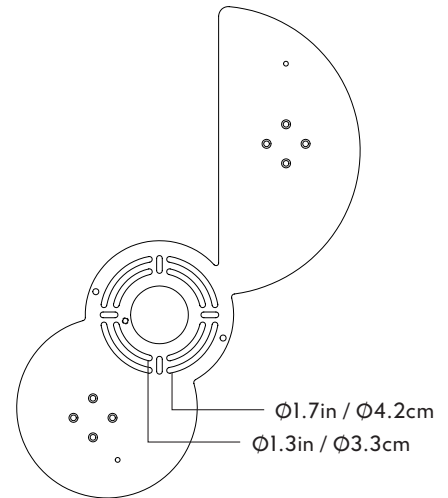

Mounting Dimensions

## Moonrise

Series  
Moonrise

Product  
Sconce 02

Dimensions  
H 19.3in / 49cm x W 13.6in / 34.5cm x  
D 4in / 10.16cm

Weight  
7.5lb / 3.4kg

Materials  
Acrylic, Steel, Aluminum

## Sconce 02

Finishes/Colors  
Brushed Brass, Anodized Black

Certifications  
UL, cUL (120V) (Pending)  
CE (240V) (Pending)

120V Illumination  
Integrated LED  
Wattage: 30 Watts  
Lumens: 2,250 Lumens  
Color Temperature: 2700K, CRI 90+  
Bulb Life: 50,000 Hours  
Dimming: TRIAC, ELV, 0-10V

240V Illumination  
Integrated LED  
Wattage: 30 Watts  
Lumens: 2,250 Lumens  
Color Temperature: 2700K, CRI 90+  
Bulb Life: 50,000 Hours  
Dimming: ELV or 0-10V

Driver Location  
Driver located in lighting fixture