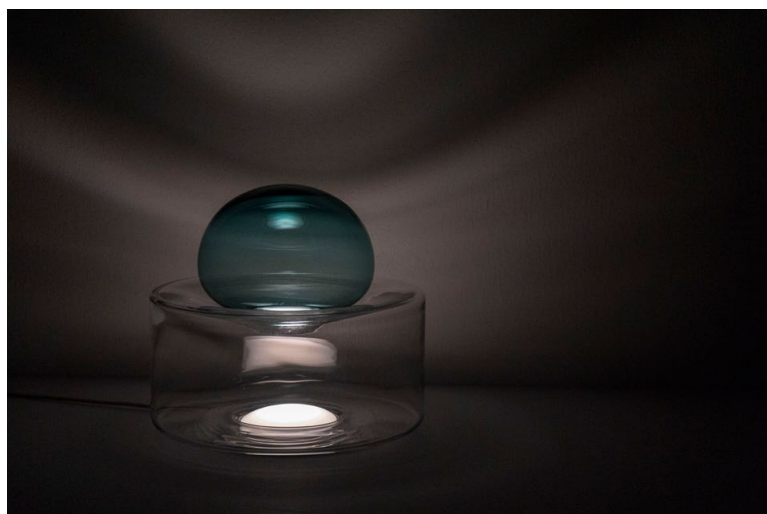

Dew + Drop

Collection / Category

2019 Launch Collection / Lighting

Product Type

Table Lamp

Dimensions

Ø: 25 cm / 10 in

H: 23 cm / 9 in

Weight

2.7 kg / 6 lb

Materials

Hand Blown Glass, Chrome Plated Steel

Colors

Top Glass: Mountain Blue / Antique Yellow /
Iridescent Blue

Bottom Glass: Crystal Clear / Smoke Gray

Light

LED, 3.5 W, 200 lm, 2700 K, 110°, 25,000 h
Dimming Option

Made in:

Italy

Dew + Drop is a table lamp made of two pieces of hand-blown glass, resembling a dewdrop resting on top of a water surface.

The Dew + Drop series combines traditional craft and contemporary aesthetics to donate a unique look to bright interior environments.

A diffused light illuminates the dew from the bottom, throwing pleasant shadows on the surroundings. During daytime, the Dew + Drop lamp shows its other colorful side, becoming a unique piece of decor.