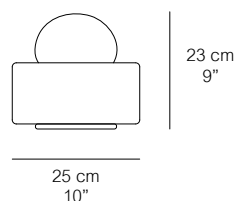

triode

28 rue Jacob 75006 Paris contact@triodedesign.com
+33 (0)1 43 29 40 05 www.triodedesign.com