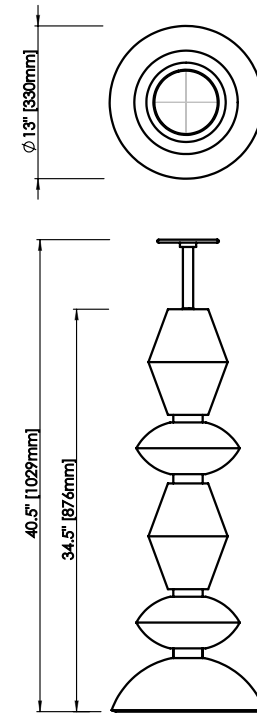

ROSIE LI

Buff gloss / Brushed brass finish shown

PILAR MIXED COLUMN ROUND

DIMENSIONS

Length: 13 IN / 330 MM
Width: 13 IN / 330 MM
Height: 34.5 IN / 876 MM
Min. Drop: 40.5 IN / 1029 MM
*2-FT STEM LENGTH PROVIDED

MATERIALS

Brass, ceramic

FINISHES

Umber bronze/Oil-rubbed bronze
Umber gloss/Oil-rubbed bronze
Buff gloss/Brushed brass

WEIGHT

22 LB / 10 KG

ILLUMINATION

120V / 240V
Accepts (1) E12 / E14 bulbs
6W LED bulbs provided,
2700K color temp.
540 lumens delivered
Dimmable, Trailing Edge Lutron

SUSPENSION

5-IN canopy and stem in
matching finish

CERTIFICATION

UL Dry / CE

LEAD TIME

10-12 weeks