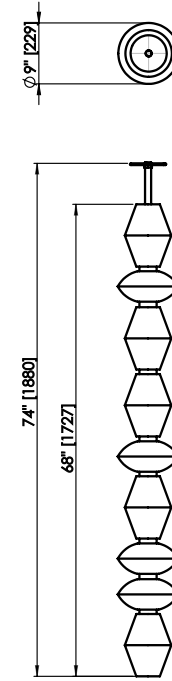

ROSIE LI

Umber gloss & bronze / Oil-rubbed bronze finish shown

PILAR MIXED 09 COLUMN

DIMENSIONS

Length: 9 IN / 229 MM
Width: 9 IN / 229 MM
Height: 68 IN / 1727 MM
Min. Drop: 74 IN / 1880 MM
*SPECIFY DESIRED DROP

MATERIALS

Brass, ceramic

FINISHES

Umber gloss & umber bronze/ oil-rubbed bronze
Buff gloss/ brushed brass

WEIGHT

38 LB / 17 KG

ILLUMINATION

120V / 240V
Accepts (1) E26 / E27 bulbs
6W LED bulbs provided
2700K color temp
500 lumens delivered
Dimmable, Trailing Edge Lutron