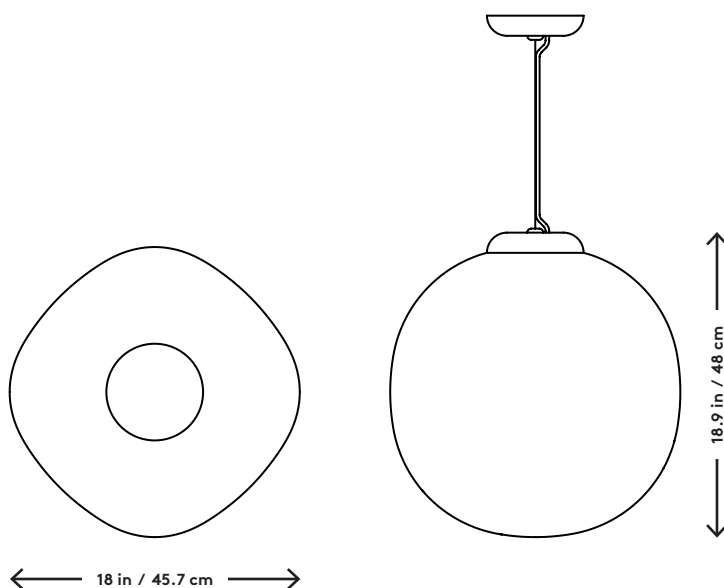

Puffball Pendant, Small

Faye Toogood, 2021

Product Type	Pendant
Materials	Fiberglass, Aluminum, Brass
Dimensions	L 18" x W 18" x H 18.9" L 45.7 cm x W 45.7 cm x H 48 cm
Finishes	<ul style="list-style-type: none"> ● Raw Fiberglass Shade ● Tumbled Aluminum Canopy ● Ivory Canopy
Weight	7 lbs 5.4 kgs
Shipping	Carton L 26" x W 26" x H 36" L 66 cm x W 66 cm x H 91.4 cm
Shipping Weight	12 lbs 6.8 kgs
Lead Time	8-10 weeks
Light Source	Tala® Porcelain III G40 LED Bulb 2700k 540lm 6W 120V or 220V input
Dimming	Triac or ELV
Canopy	Dia 6" x H 1.25" / Dia 15.2 cm x H 3.2 cm
Cord Length	60" / 152.4 cm cable provided Longer cables available upon request
Certification	UL, CE

Product Type	Pendant
Materials	Fiberglass, Aluminum, Brass
Dimensions	L 22" x W 22" x H 23" L 55.9 cm x W 55.9 cm x H 58.4 cm
Finishes	<ul style="list-style-type: none"> ● Raw Fiberglass Shade ● Tumbled Aluminum Canopy ● Ivory Canopy
Weight	10 lbs 4.5 kgs
Shipping	Carton L 26" x W 26" x H 36" L 66 cm x W 66 cm x H 91.4 cm
Shipping Weight	15 lbs 6.8 kgs
Lead Time	8-10 weeks
Light Source	Tala® Porcelain III G40 LED Bulb 2700k 540lm 6W 120V or 220V input
Dimming	Triac or ELV
Canopy	Dia 6" x H 1.25" / Dia 15.2 cm x H 3.2 cm
Cord Length	60" / 152.4 cm cable provided Longer cables available upon request
Certification	UL, CE