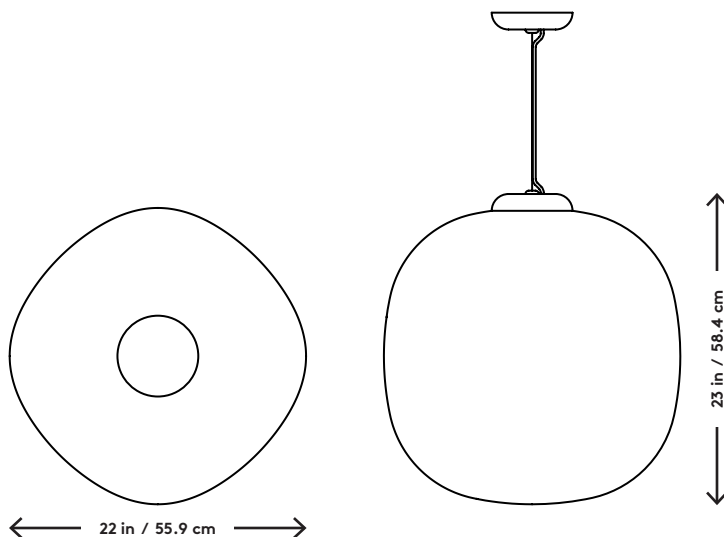

Puffball Pendant, Small

Faye Toogood, 2021

Product Type	Pendant
Materials	Fiberglass, Aluminum, Brass
Dimensions	L 18" x W 18" x H 18.9" L 45.7 cm x W 45.7 cm x H 48 cm
Finishes	<ul style="list-style-type: none"> ● Raw Fiberglass Shade ● Tumbled Aluminum Canopy ● Ivory Canopy
Weight	7 lbs 5.4 kgs
Shipping	Carton L 26" x W 26" x H 36" L 66 cm x W 66 cm x H 91.4 cm
Shipping Weight	12 lbs 6.8 kgs
Lead Time	8-10 weeks
Light Source	Tala® Porcelain III G40 LED Bulb 2700k 540lm 6W 120V or 220V input
Dimming	Triac or ELV
Canopy	Dia 6" x H 1.25" / Dia 15.2 cm x H 3.2 cm
Cord Length	60" / 152.4 cm cable provided Longer cables available upon request
Certification	UL, CE

Product Type	Pendant
Materials	Fiberglass, Aluminum, Brass
Dimensions	L 22" x W 22" x H 23" L 55.9 cm x W 55.9 cm x H 58.4 cm
Finishes	<ul style="list-style-type: none"> ● Raw Fiberglass Shade ● Tumbled Aluminum Canopy ● Ivory Canopy
Weight	10 lbs 4.5 kgs
Shipping	Carton L 26" x W 26" x H 36" L 66 cm x W 66 cm x H 91.4 cm
Shipping Weight	15 lbs 6.8 kgs
Lead Time	8-10 weeks
Light Source	Tala® Porcelain III G40 LED Bulb 2700k 540lm 6W 120V or 220V input
Dimming	Triac or ELV
Canopy	Dia 6" x H 1.25" / Dia 15.2 cm x H 3.2 cm
Cord Length	60" / 152.4 cm cable provided Longer cables available upon request
Certification	UL, CE